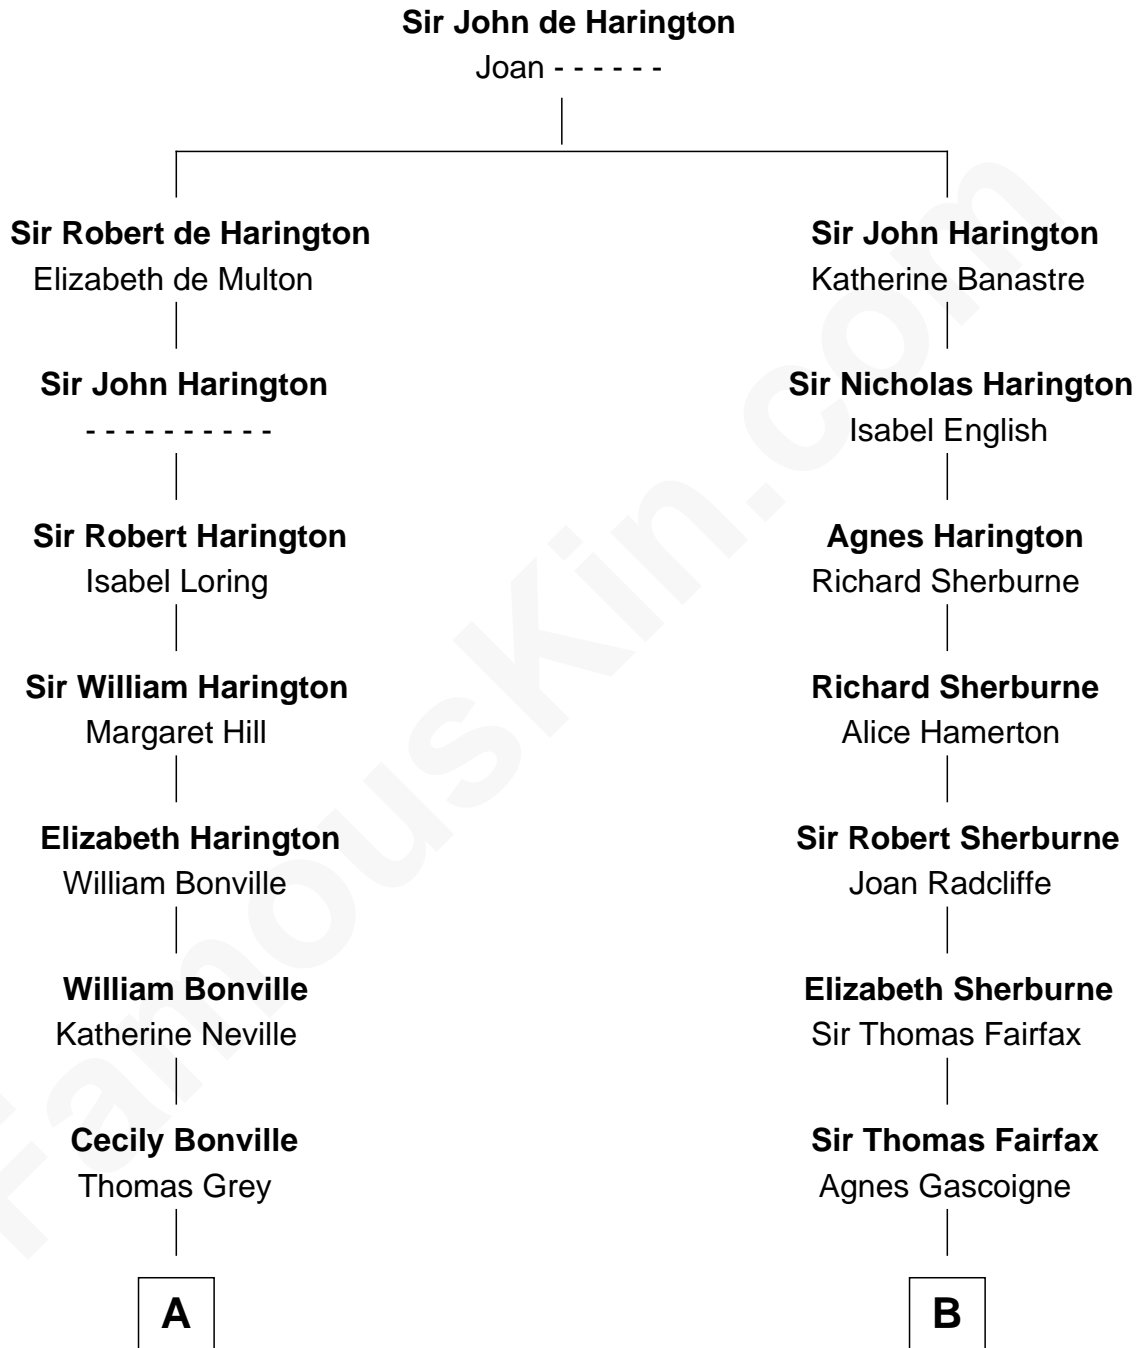

FamousKin.com Relationship Chart of

Bill Weld

68th Governor of Massachusetts

20th cousin 1 time removed of

Guy Ritchie

British Filmmaker

C

Harriet Low
John Babcock Hillard

Harriet Hillard
William Augustus White

Margaret Low White
Francis Minot Weld

David Weld
Mary Blake Nichols

Bill Weld
68th Governor of Massachusetts

D

Edith Jane Martineau
Vivian Guy Ouseley McLaughlin

Doris Margaretta McLaughlin
Stuart John Ritchie