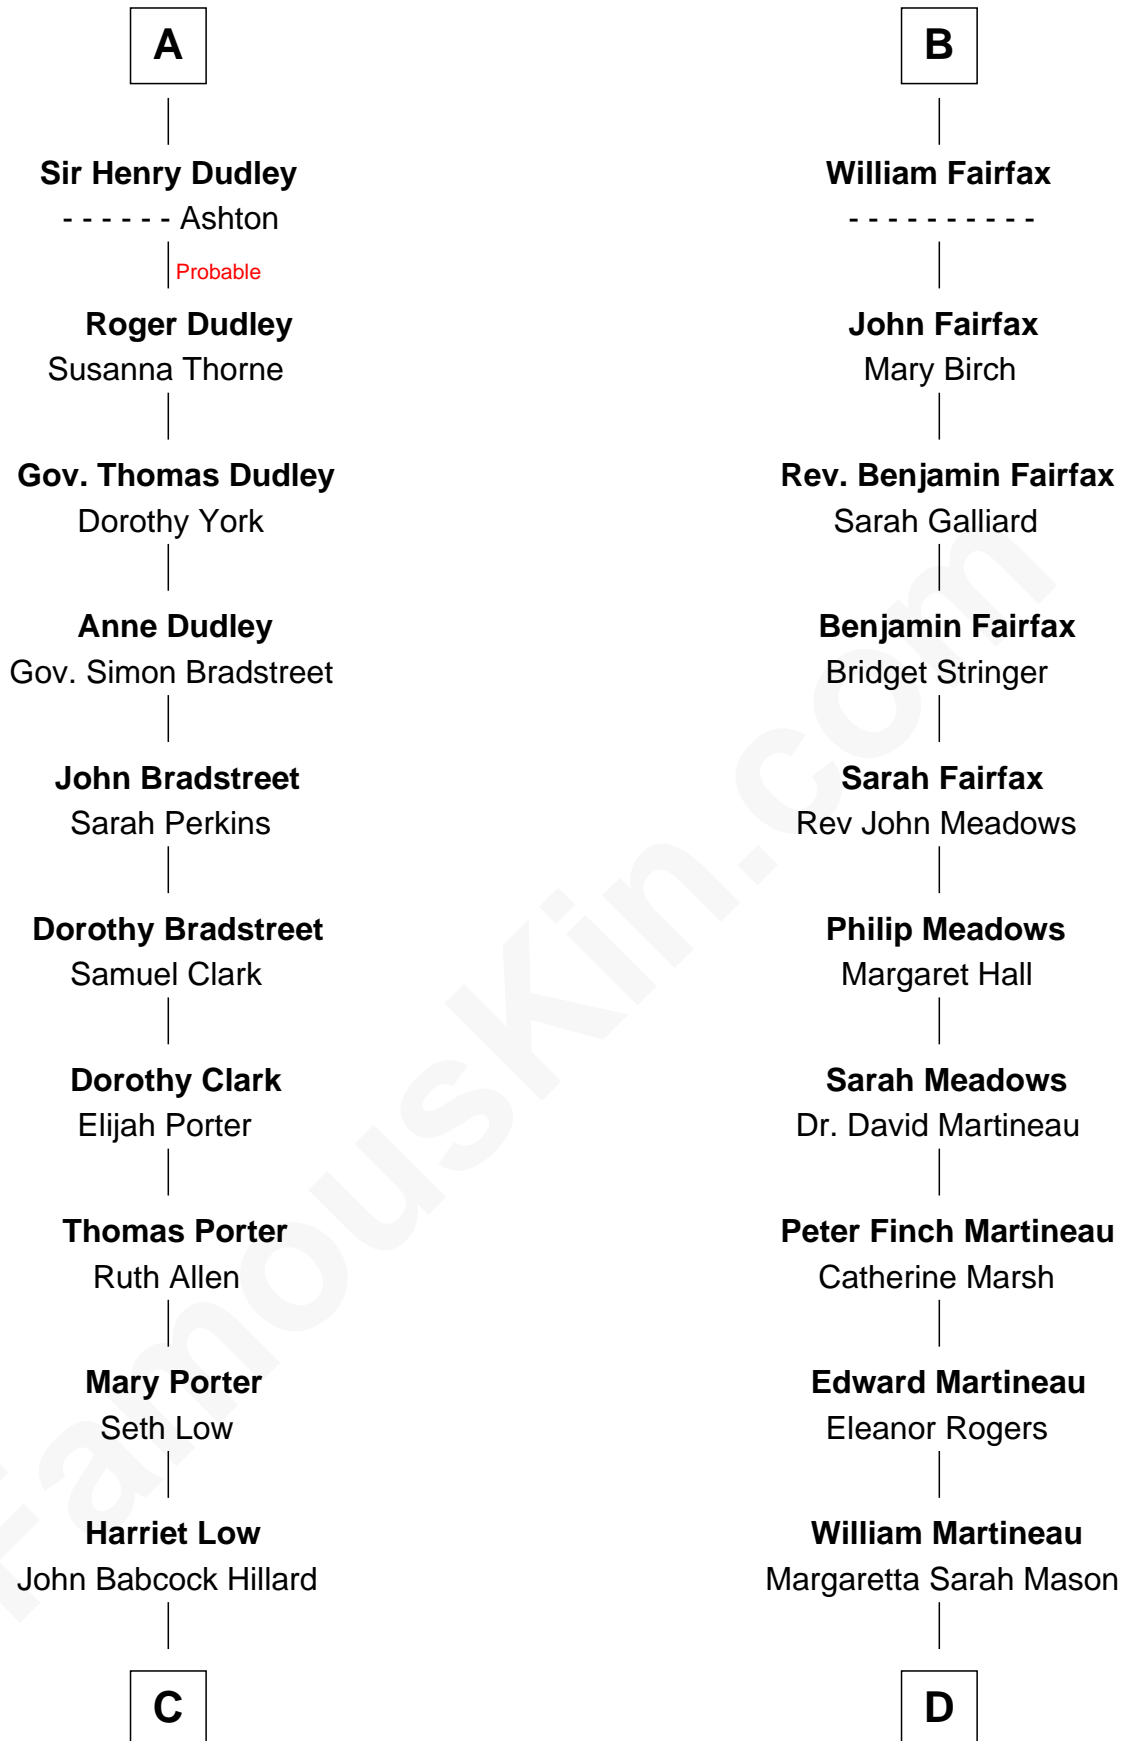

# FamousKin.com Relationship Chart of

**Bill Weld**

*68th Governor of Massachusetts*

20th cousin of

**Guy Ritchie**

*British Filmmaker*

**Ralph de Stafford**  
Margaret de Audley

**Beatrice de Stafford**

Thomas de Ros

**Margaret de Ros**

Sir Reynold Grey

**Margaret Grey**

Sir William Bonville

**William Bonville**

Elizabeth Harington

**William Bonville**

**Margaret de Stafford**

Sir Ralph Neville

**Ralph de Neville**

Mary Ferrers

**John Neville**

Elizabeth Newmarch

**Jane de Neville**

Sir William Gascoigne

**Sir William Gascoigne**

Margaret Percy

**Agnes Gascoigne**

Sir Thomas Fairfax

**B**

**C**

**Harriet Hillard**  
William Augustus White

**Margaret Low White**  
Francis Minot Weld