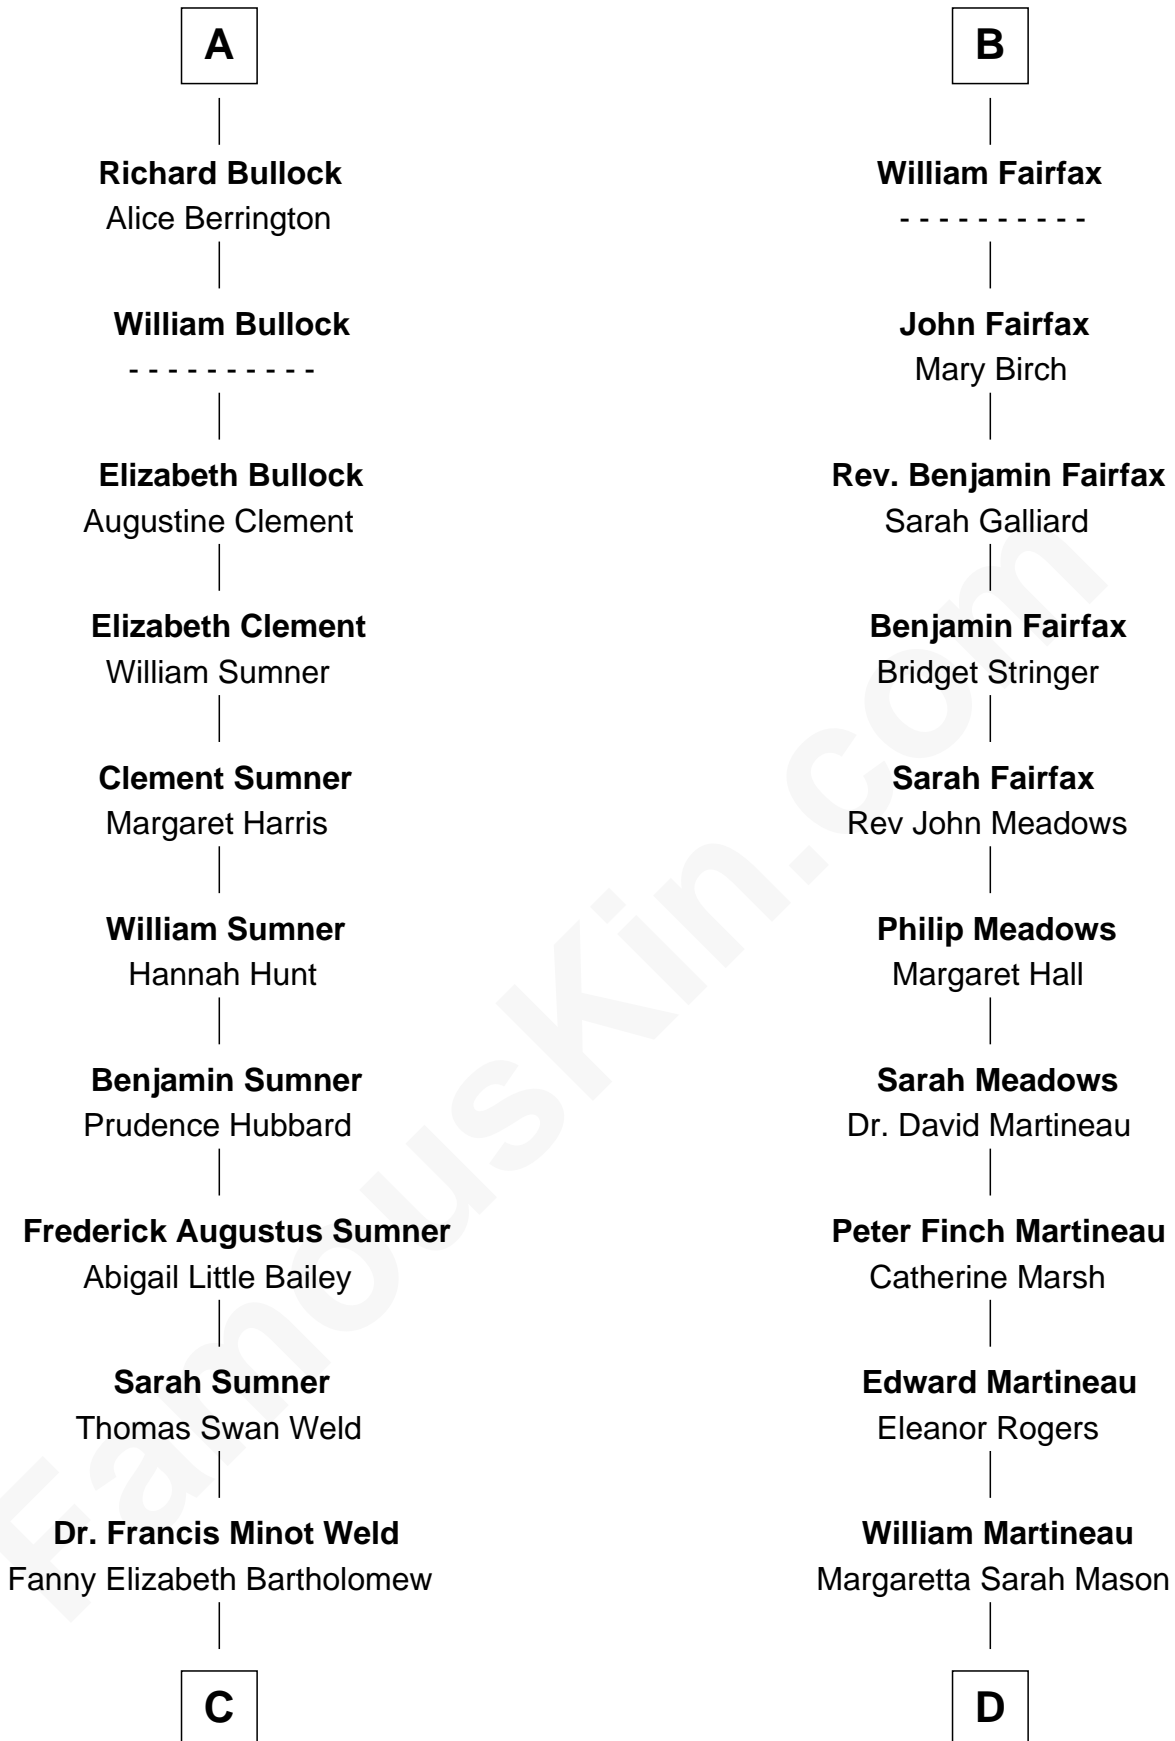

FamousKin.com Relationship Chart of

Bill Weld

68th Governor of Massachusetts

19th cousin 1 time removed of

Guy Ritchie

British Filmmaker

William de Montagu
Katherine de Grandison

Sibyl de Montagu
Sir Edmund Fitzalan

Philippe Fitzalan
Sir Richard Sergeaux

Alice Sergeaux
Sir Richard de Vere

Sir John de Vere
Elizabeth Howard

Joan de Vere
Sir William Norreys

Margaret Norreys
Gilbert Bullock

Thomas Bullock
Alice Kingsmill

A

Philippa de Montagu
Sir Roger de Mortimer

Edmund Mortimer
Philippa Plantagenet

Elizabeth Mortimer
Sir Henry Percy

Sir Henry Percy
Eleanor Neville

Sir Henry Percy
Eleanor Poynings

Margaret Percy
Sir William Gascoigne

Agnes Gascoigne
Sir Thomas Fairfax

B

C

Francis Minot Weld

Margaret Low White

David Weld

Mary Blake Nichols

Bill Weld