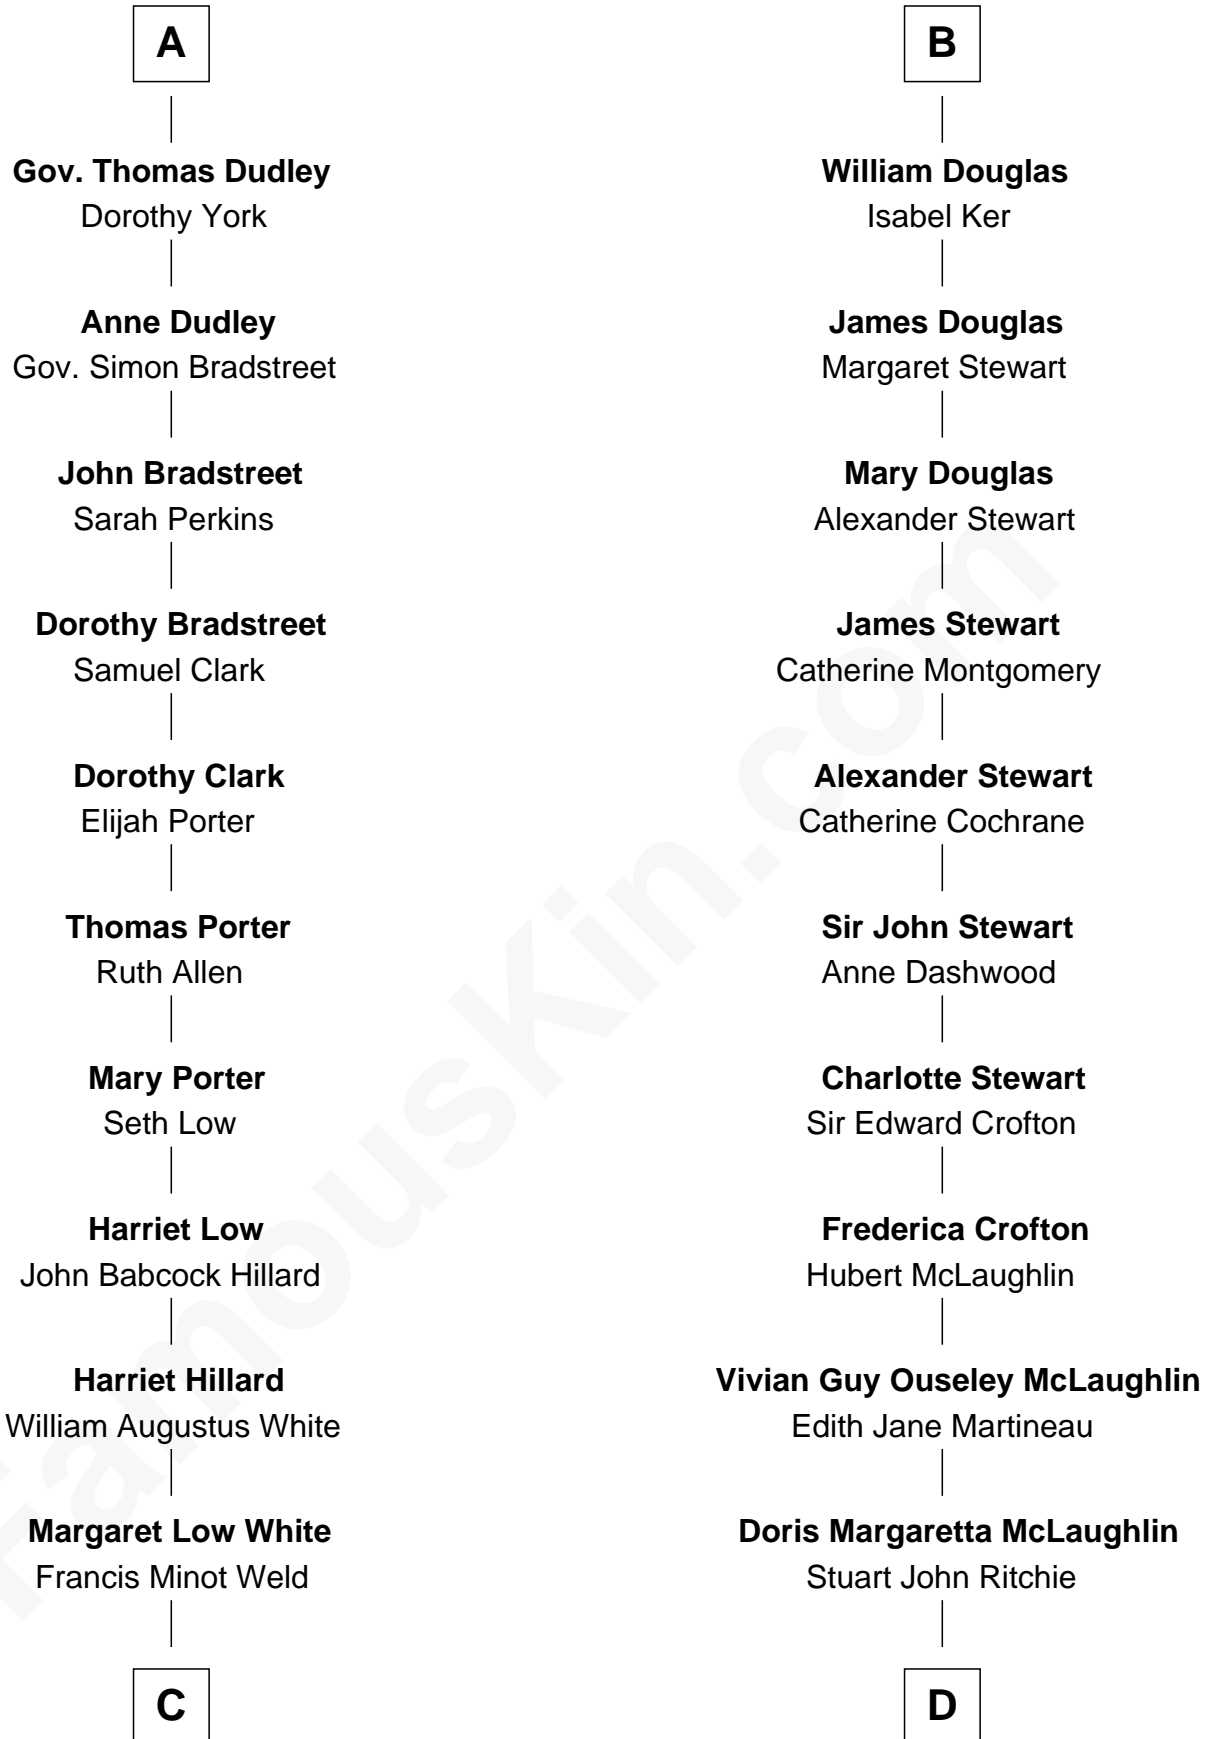

FamousKin.com

Relationship Chart of

Bill Weld

68th Governor of Massachusetts

18th cousin of

Guy Ritchie

British Filmmaker

Sir Thomas de Holand

Alice Fitzalan

C

David Weld
Mary Blake Nichols

Bill Weld

68th Governor of Massachusetts

D

John Vivian Ritchie
Amber Mary Parkinson

Guy Ritchie