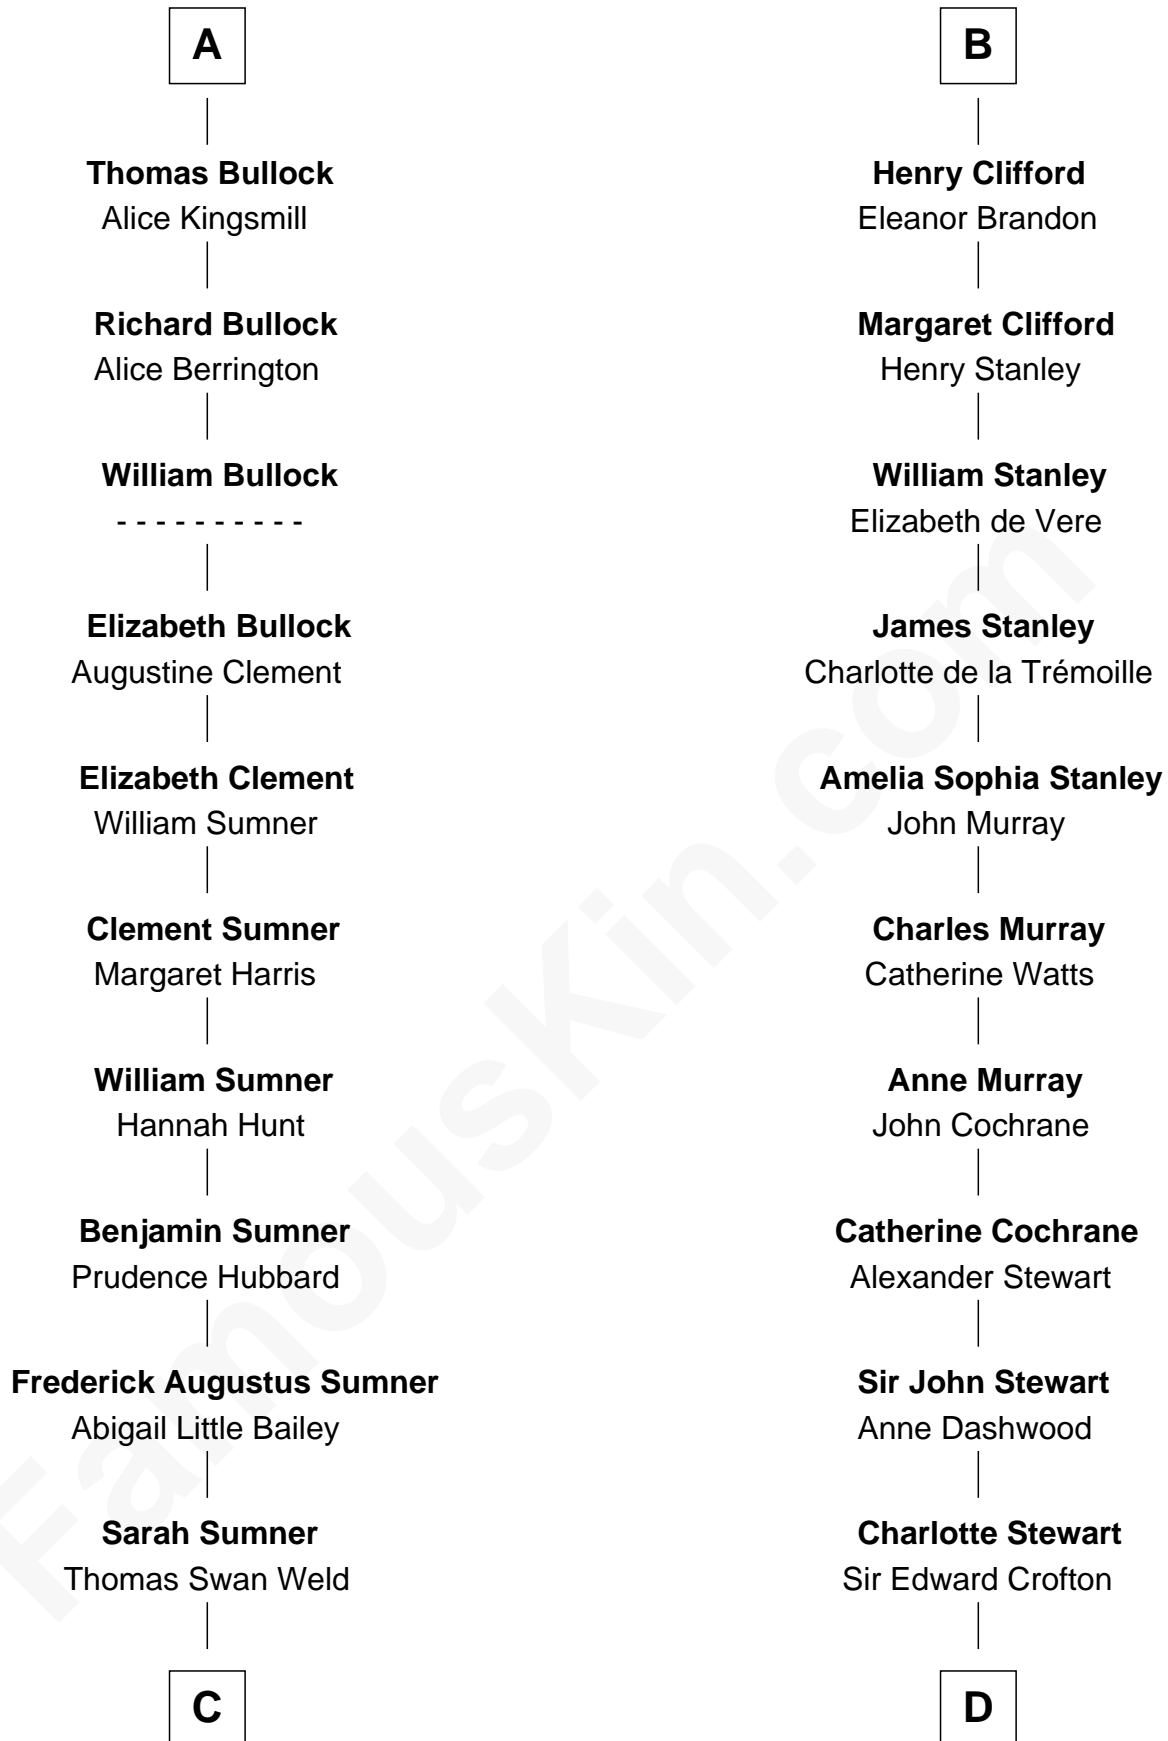

# FamousKin.com Relationship Chart of

**Bill Weld**

*68th Governor of Massachusetts*

20th cousin 1 time removed of

**Guy Ritchie**

*British Filmmaker*

**Hugh le Despencer**

Eleanor de Clare

**C**

**Dr. Francis Minot Weld**  
Fanny Elizabeth Bartholomew

**Francis Minot Weld**  
Margaret Low White

**David Weld**  
Mary Blake Nichols

**Bill Weld**  
*68th Governor of Massachusetts*

**D**

**Frederica Crofton**  
Hubert McLaughlin

**Vivian Guy Ouseley McLaughlin**  
Edith Jane Martineau

**Doris Margaretta McLaughlin**  
Stuart John Ritchie

**John Vivian Ritchie**  
Amber Mary Parkinson

**Guy Ritchie**  
*British Filmmaker*