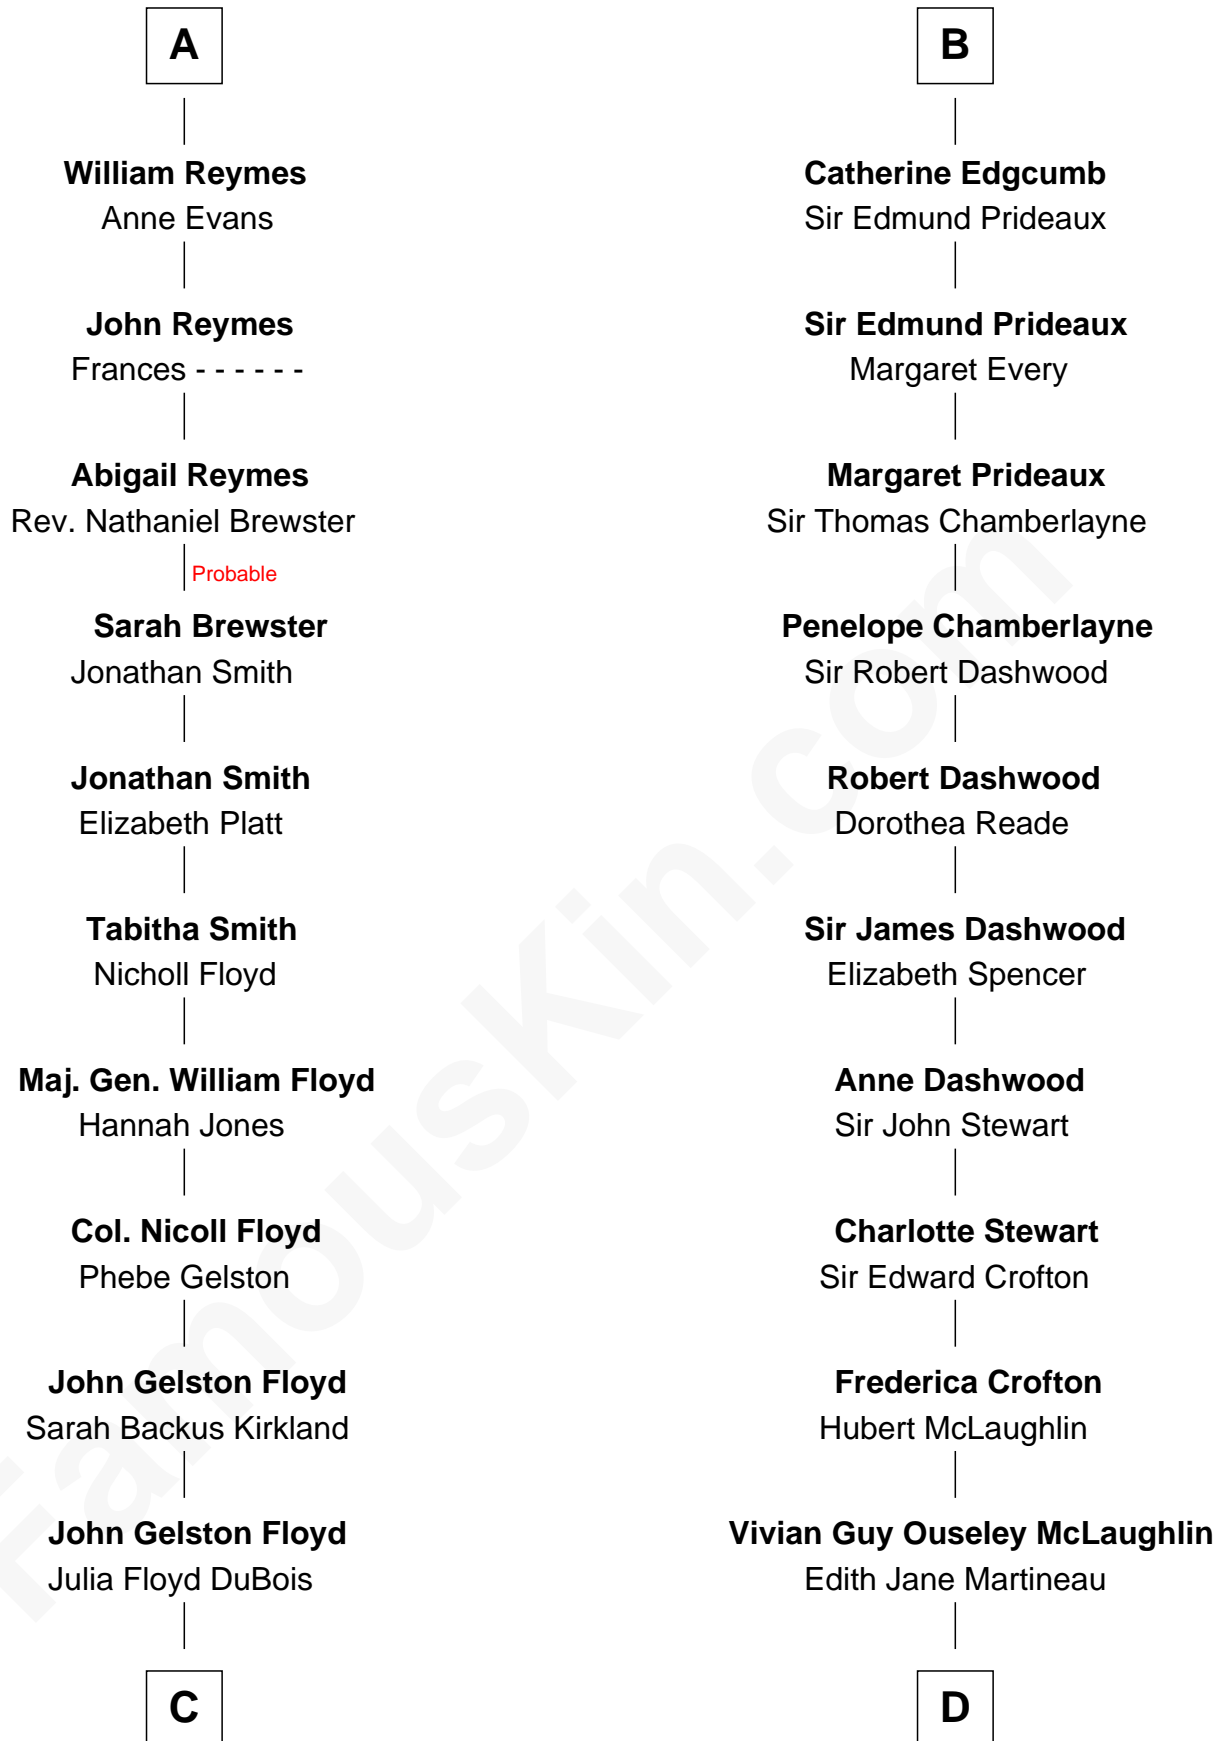

FamousKin.com Relationship Chart of

Bill Weld

68th Governor of Massachusetts

19th cousin of

Guy Ritchie

British Filmmaker

Sir Richard Fitzalan

Elizabeth de Bohun

Joan Fitzalan
Sir William Beauchamp

Joan Beauchamp
James Butler

Sir Thomas Butler
Anne Hankeford

Margaret Butler
Sir William Boleyn

Sir Edward Boleyn
Anne Tempest

Elizabeth Boleyn
Thomas Payne

Mary Payne
William Reymes

A

Elizabeth Fitzalan
Sir Thomas Mowbray

Margaret Mowbray
Sir Robert Howard

Sir John Howard
Katherine Moleyns

Margaret Howard
Sir John Wyndham

Sir Thomas Wyndham
Eleanor Scrope

Margaret Wyndham
Sir Andrew Luttrell

Margaret Luttrell
Peter Edgcumbe

B

C

Cornelia DuBois Floyd
John Treadwell Nichols

Mary Blake Nichols
David Weld

Bill Weld
68th Governor of Massachusetts

D

Doris Margaretta McLaughlin
Stuart John Ritchie