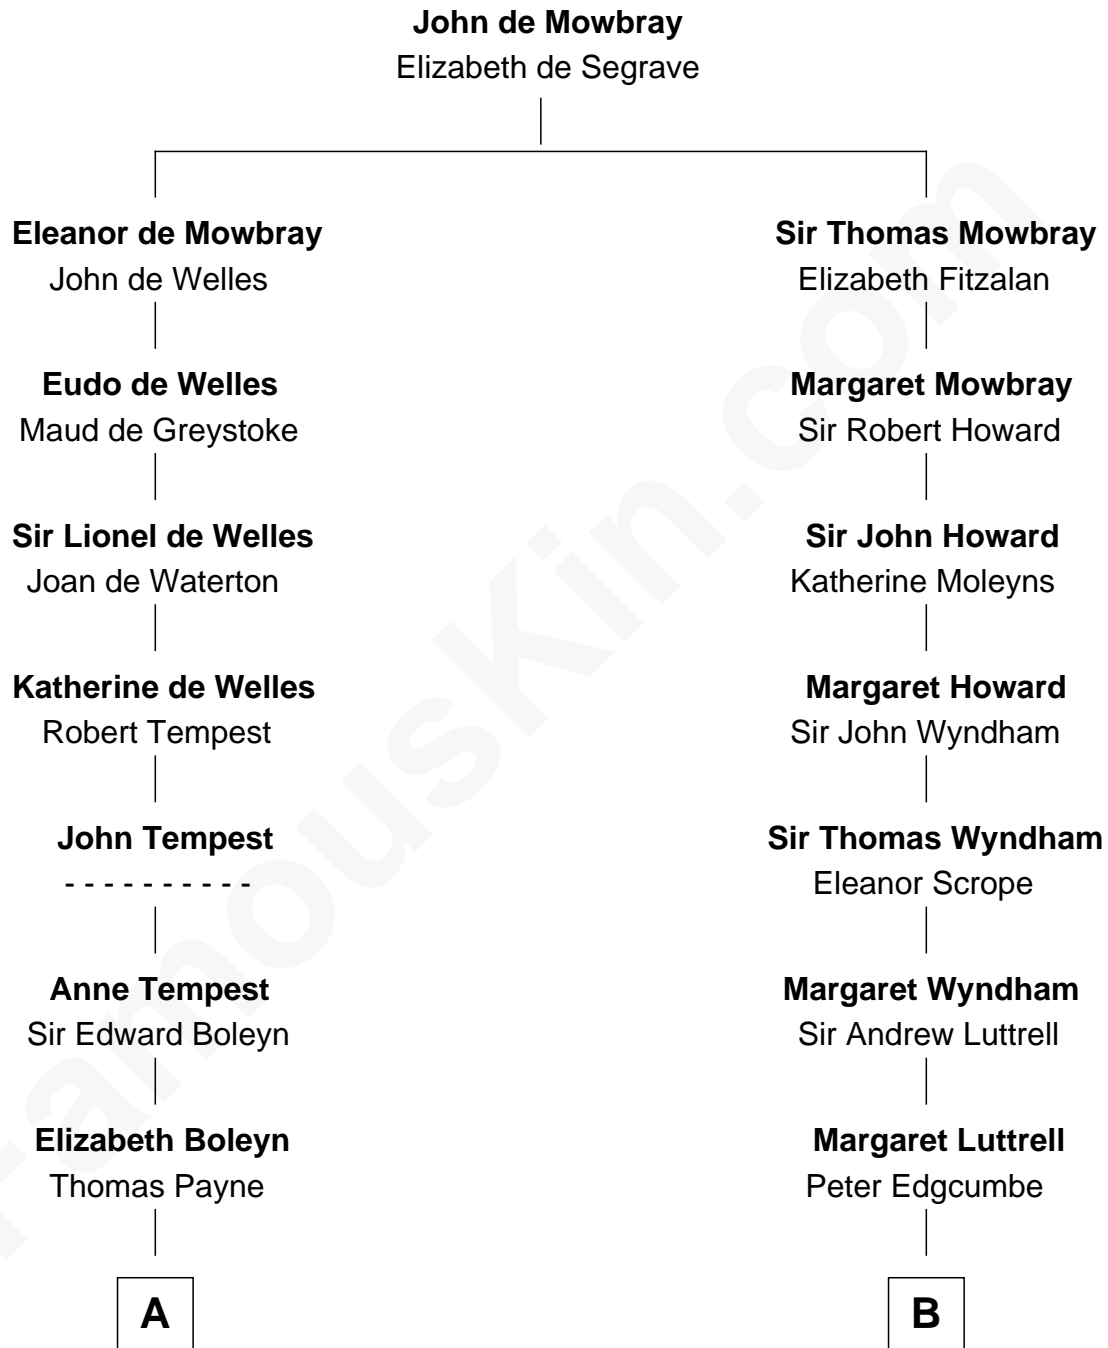

FamousKin.com Relationship Chart of

Bill Weld

68th Governor of Massachusetts

19th cousin 1 time removed of

Guy Ritchie

British Filmmaker

C

John Gelston Floyd

Julia Floyd DuBois

Cornelia DuBois Floyd

John Treadwell Nichols

Mary Blake Nichols

David Weld

Bill Weld

68th Governor of Massachusetts

D