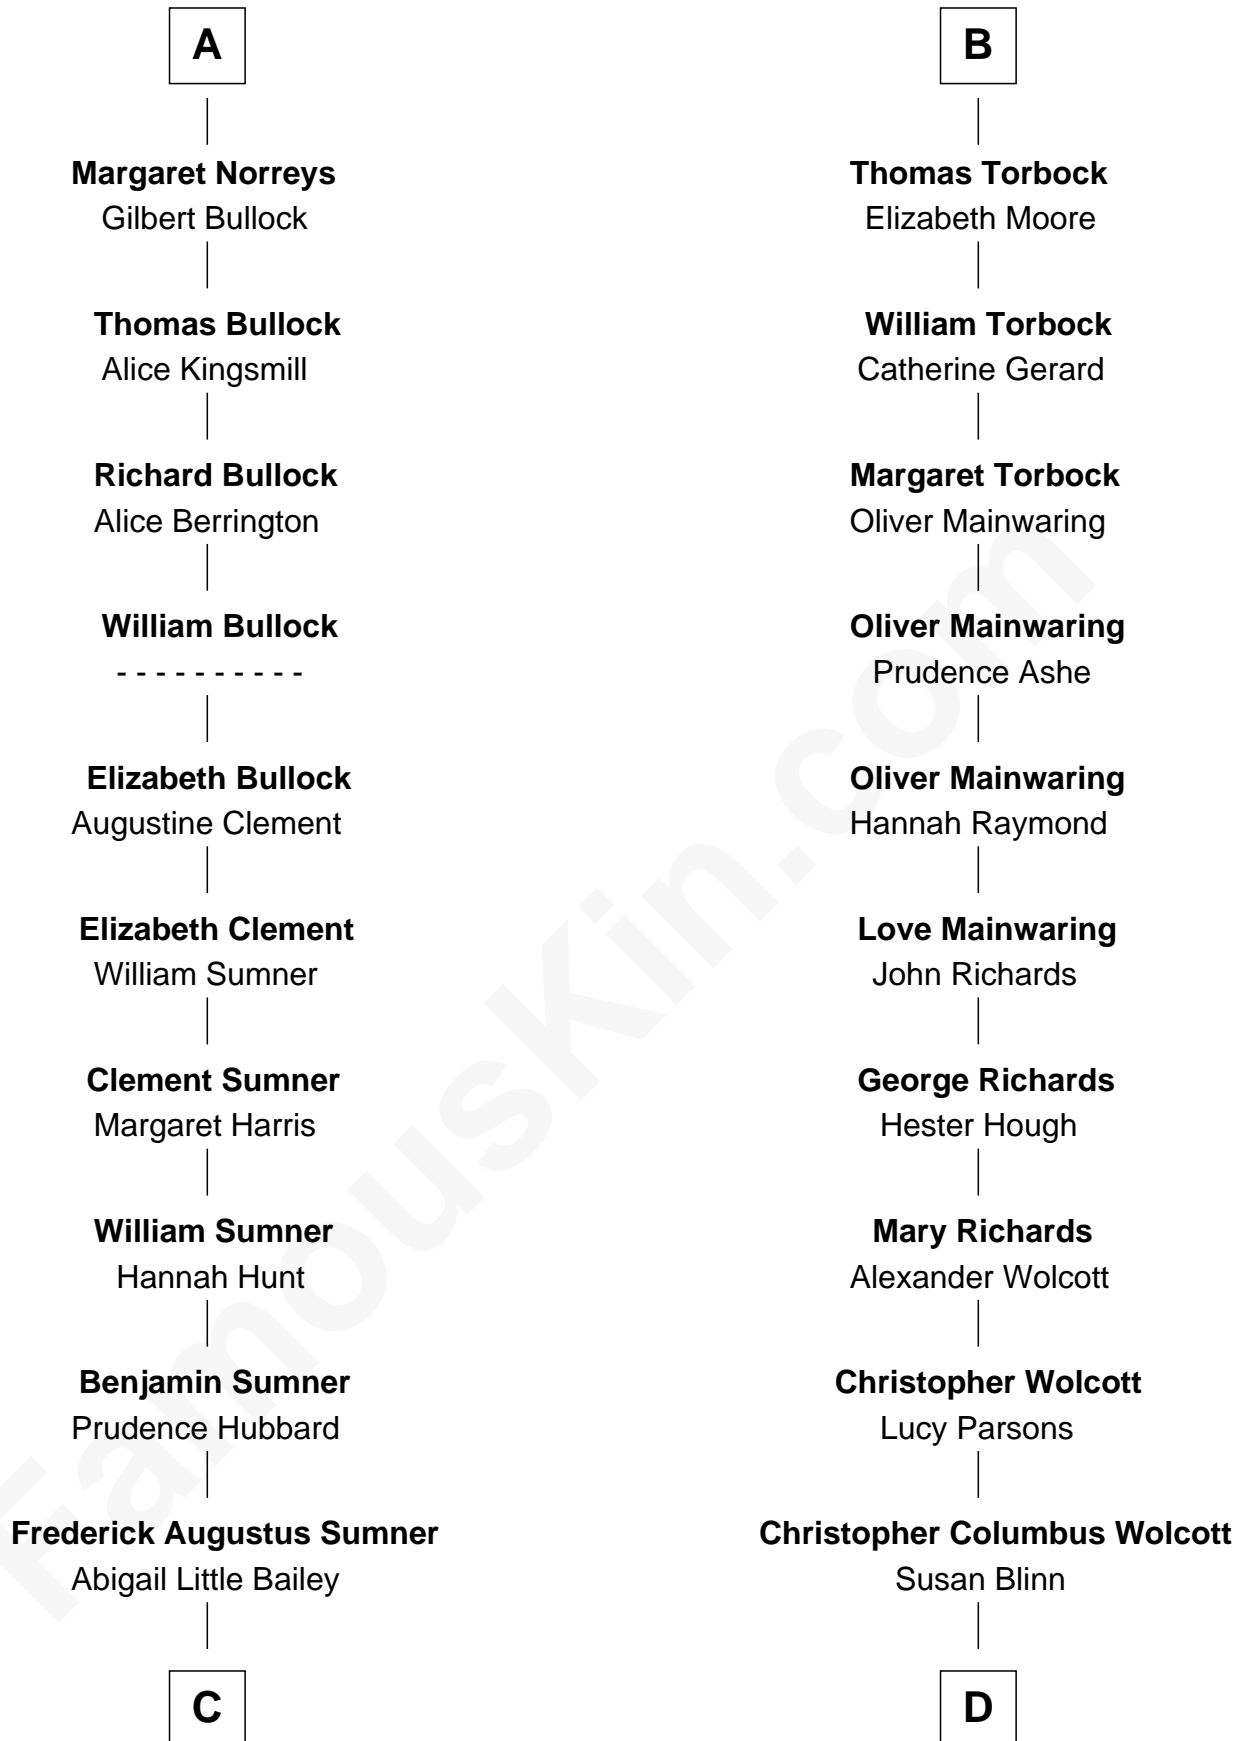

FamousKin.com

Relationship Chart of

Bill Weld

68th Governor of Massachusetts

19th cousin 2 times removed of

Buckminster Fuller

Author, Architect, and Inventor

C

Sarah Sumner
Thomas Swan Weld

Dr. Francis Minot Weld
Fanny Elizabeth Bartholomew

Francis Minot Weld
Margaret Low White

David Weld
Mary Blake Nichols

Bill Weld
68th Governor of Massachusetts

D

Caroline Matilda Wolcott
Martin Andrews