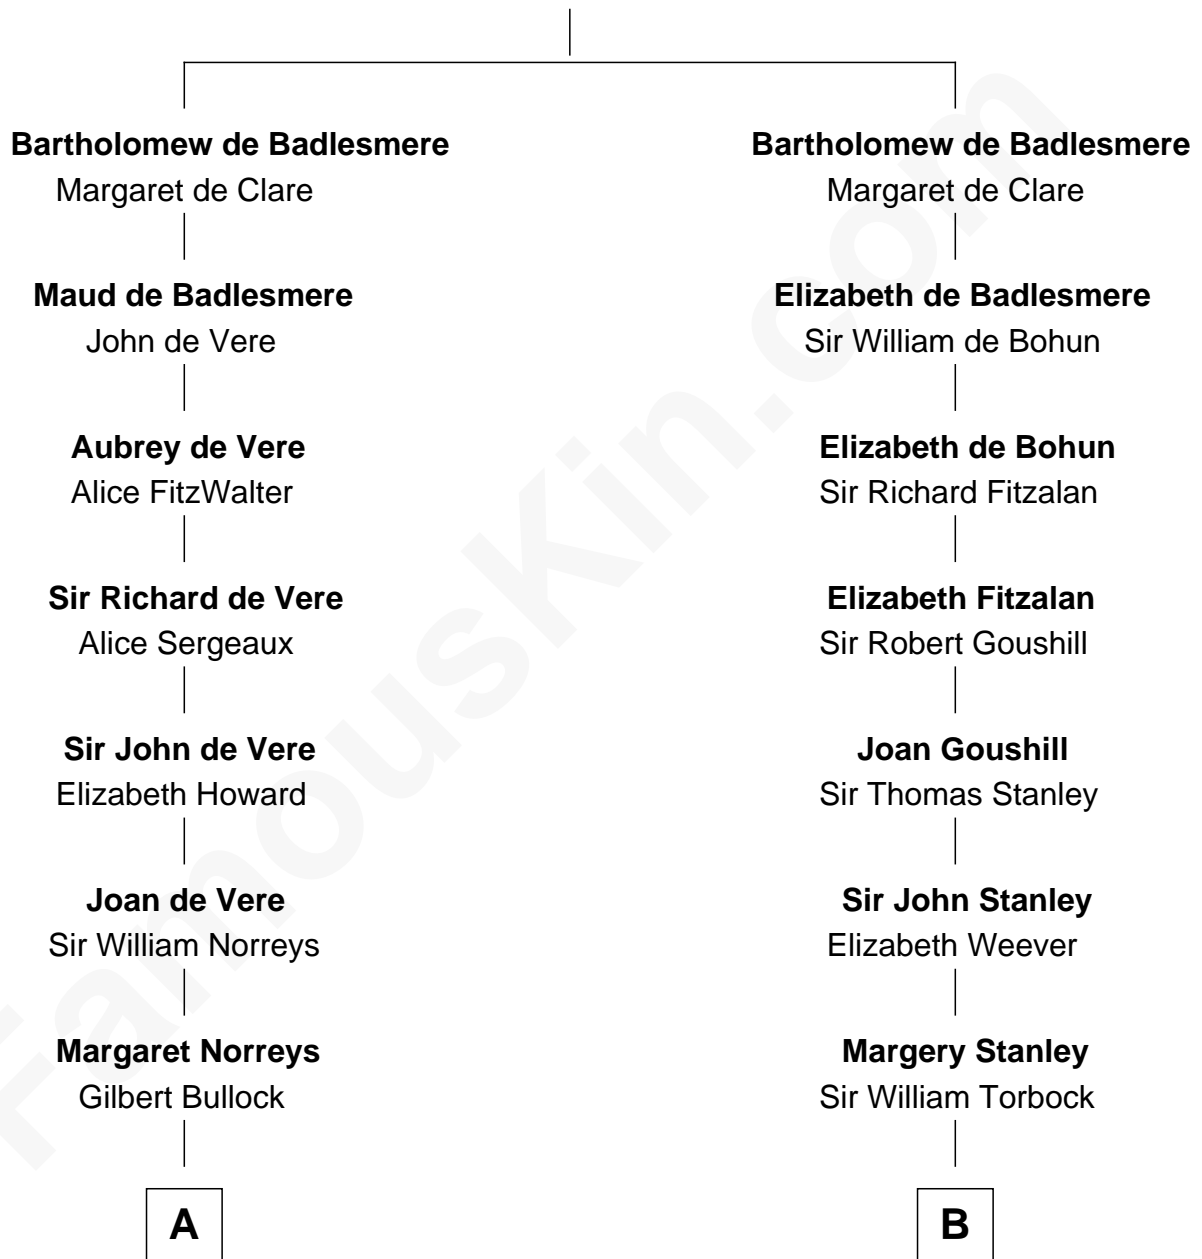

FamousKin.com

Relationship Chart of

Bill Weld

68th Governor of Massachusetts

19th cousin 1 time removed of

Buckminster Fuller

Author, Architect, and Inventor

Gunselm de Badlesmere

C

Dr. Francis Minot Weld
Fanny Elizabeth Bartholomew

Francis Minot Weld
Margaret Low White

David Weld
Mary Blake Nichols

Bill Weld
68th Governor of Massachusetts

D

Caroline Matilda Wolcott
Martin Andrews

Caroline Wolcott Andrews
Richard Buckminster Fuller