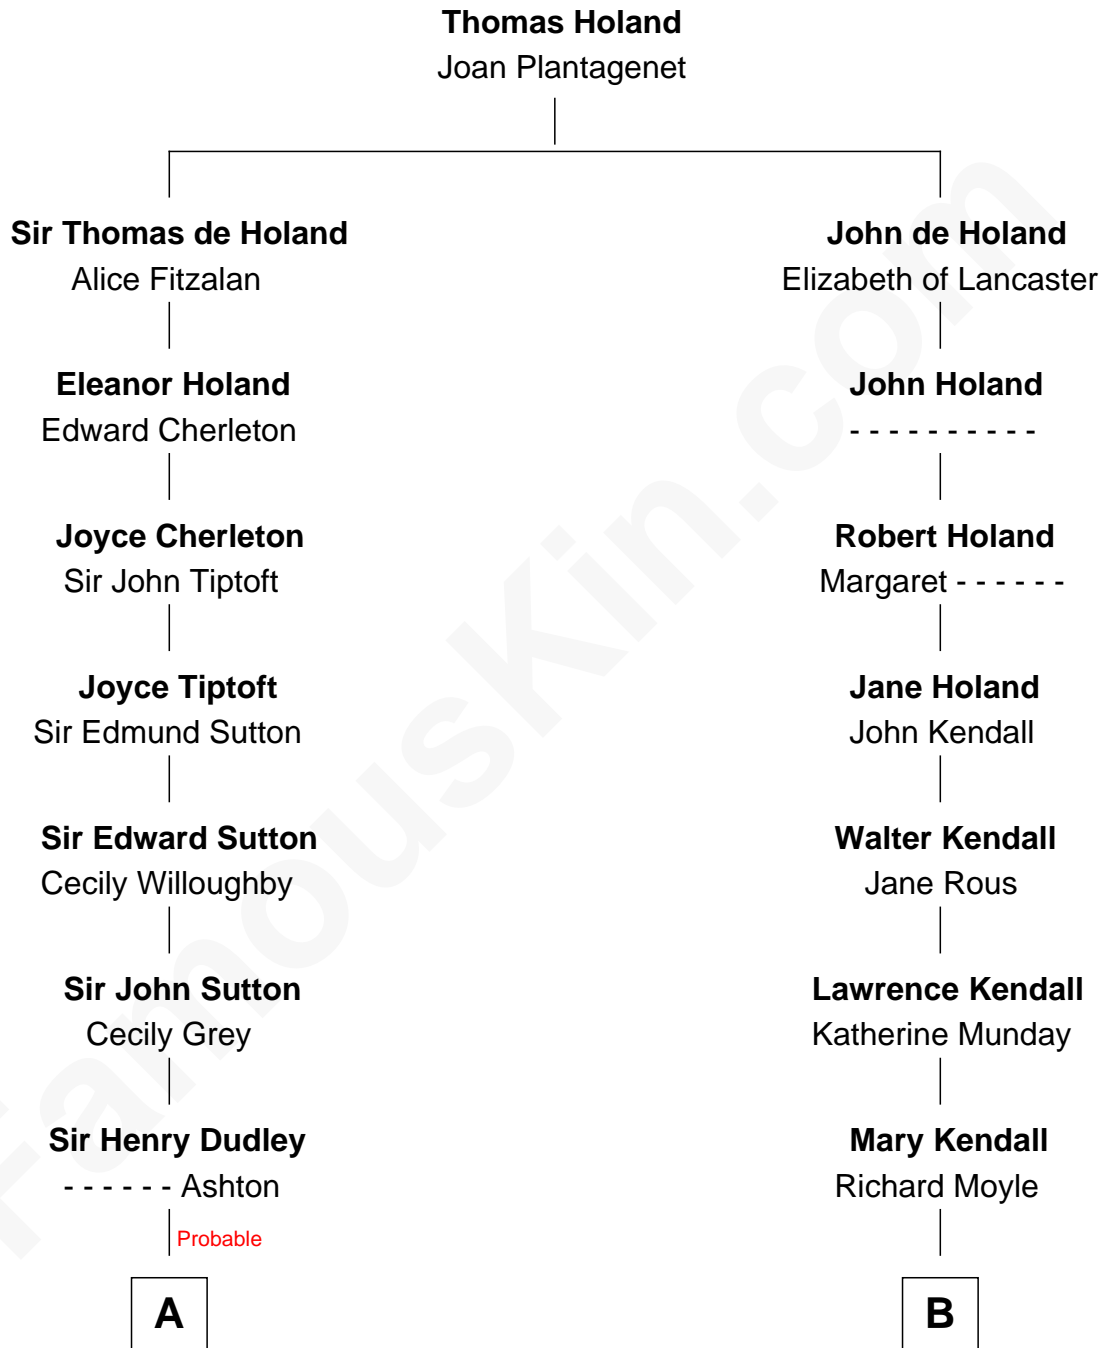

FamousKin.com

Relationship Chart of

Bill Weld

68th Governor of Massachusetts

17th cousin 2 times removed of

Buckminster Fuller

Author, Architect, and Inventor

C

—
Margaret Low White

Francis Minot Weld

—
David Weld

Mary Blake Nichols

—
Bill Weld

68th Governor of Massachusetts

FamousKin.com