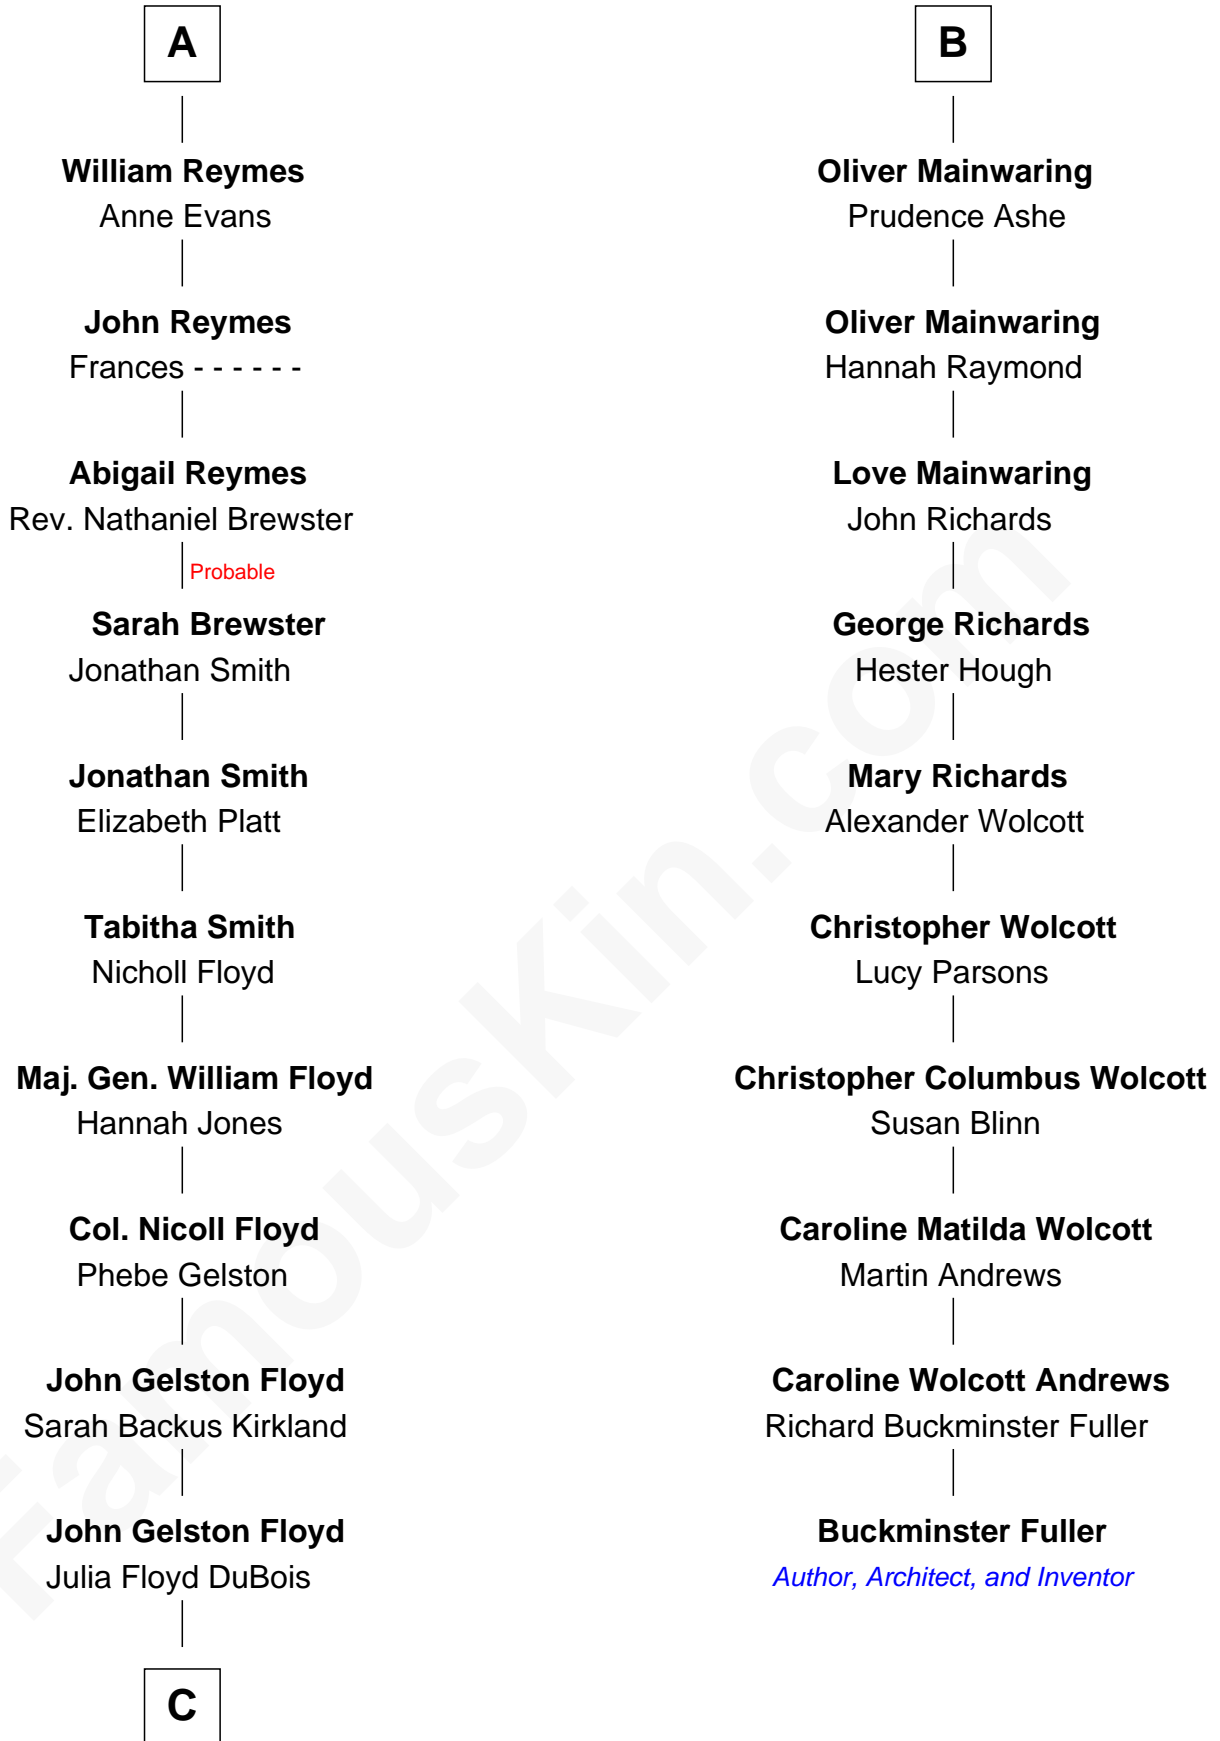

FamousKin.com

Relationship Chart of

Bill Weld

68th Governor of Massachusetts

16th cousin 3 times removed of

Buckminster Fuller

Author, Architect, and Inventor

Sir Richard Fitzalan

Elizabeth de Bohun

Joan Fitzalan
Sir William Beauchamp

Joan Beauchamp
James Butler

Sir Thomas Butler
Anne Hankeford

Margaret Butler
Sir William Boleyn

Sir Edward Boleyn
Anne Tempest

Elizabeth Boleyn
Thomas Payne

Mary Payne
William Reymes

A

Elizabeth Fitzalan
Sir Robert Goushill

Joan Goushill
Sir Thomas Stanley

Sir John Stanley
Elizabeth Weever

Margery Stanley
Sir William Torbock

Thomas Torbock
Elizabeth Moore

William Torbock
Catherine Gerard

Margaret Torbock
Oliver Mainwaring

B

C

—
Cornelia DuBois Floyd
John Treadwell Nichols

—
Mary Blake Nichols
David Weld

—
Bill Weld
68th Governor of Massachusetts

FamousKin.com