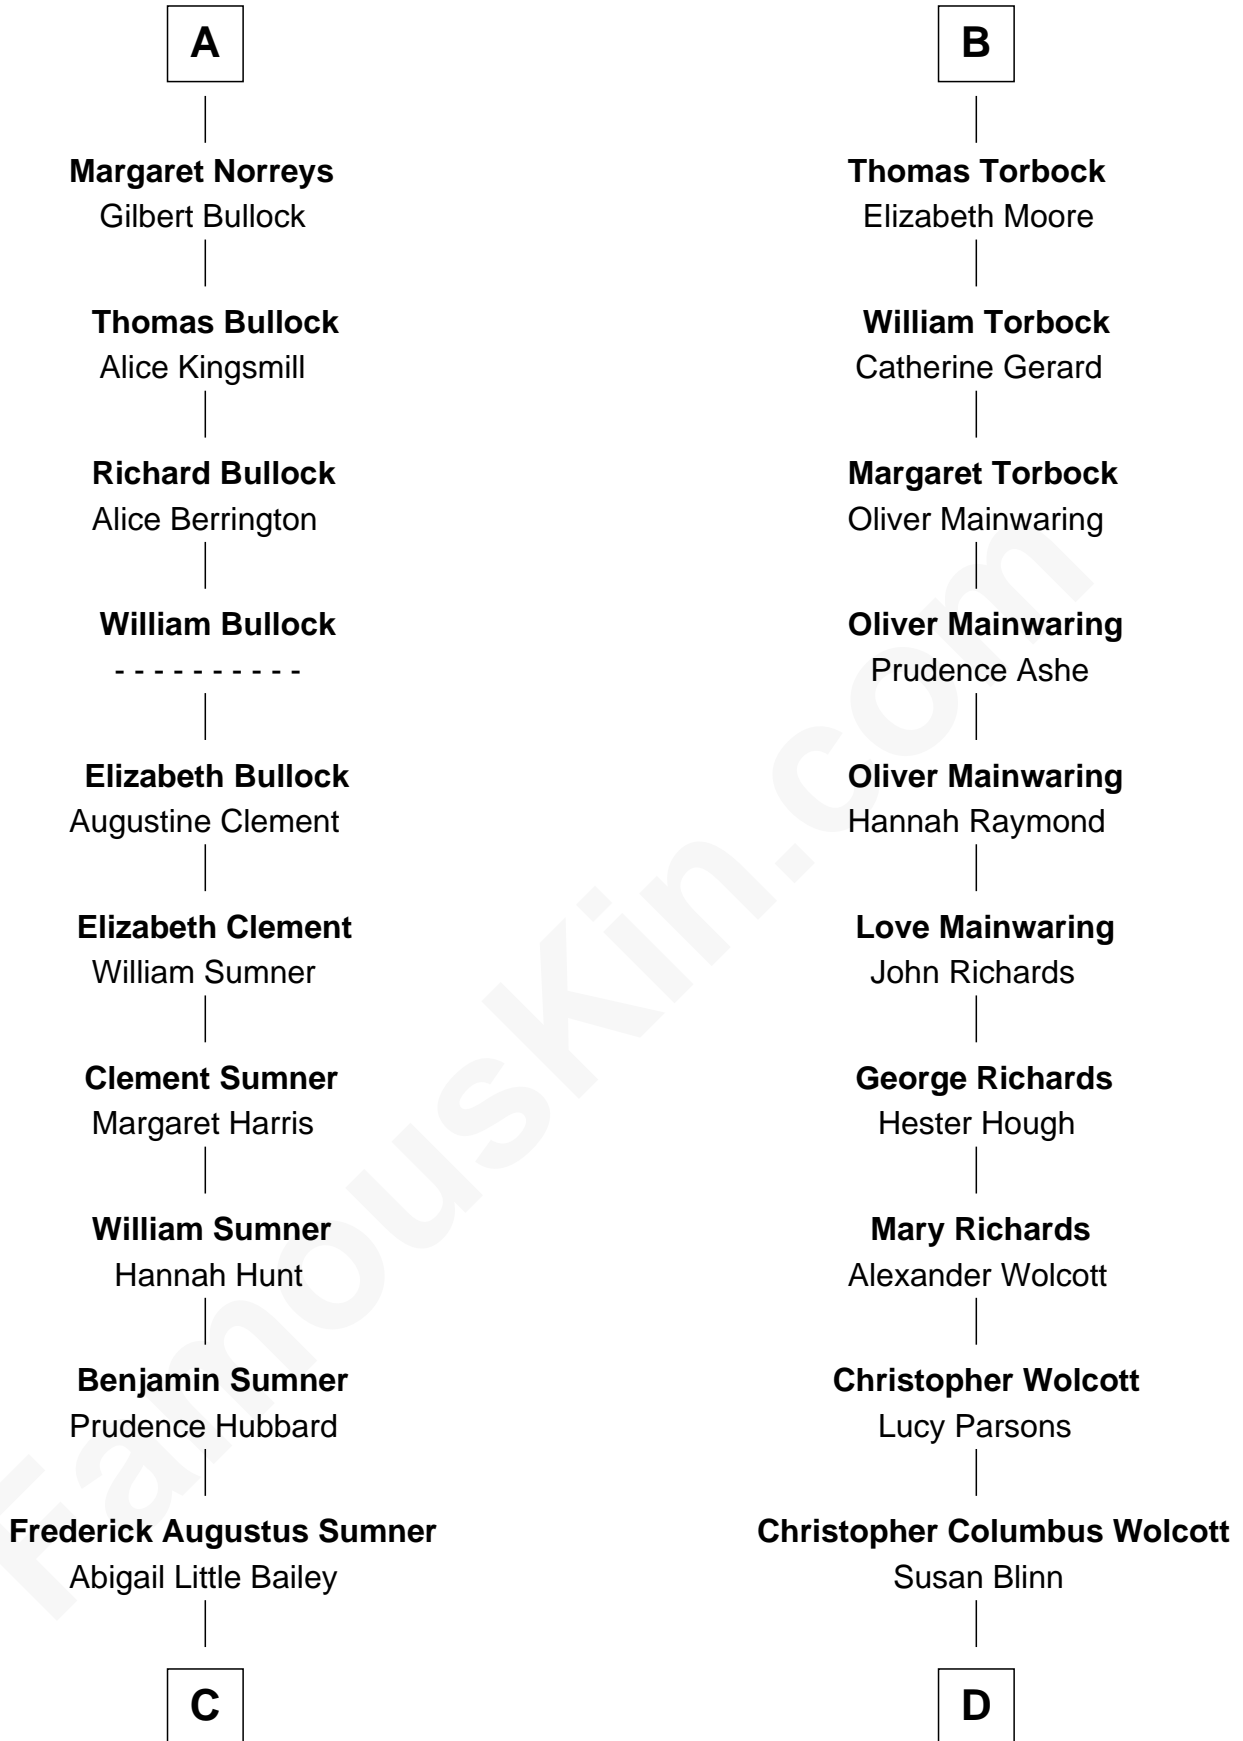

## Relationship Chart of

### Buckminster Fuller

Author, Architect, and Inventor

**Richard Fitzalan**

Alice de Saluzzo

**C**

**Sarah Sumner**  
Thomas Swan Weld

**Dr. Francis Minot Weld**  
Fanny Elizabeth Bartholomew

**Francis Minot Weld**  
Margaret Low White

**David Weld**  
Mary Blake Nichols

**Bill Weld**  
*68th Governor of Massachusetts*

**D**

**Caroline Matilda Wolcott**  
Martin Andrews

**Caroline Wolcott Andrews**  
Richard Buckminster Fuller

**Buckminster Fuller**  
*Author, Architect, and Inventor*