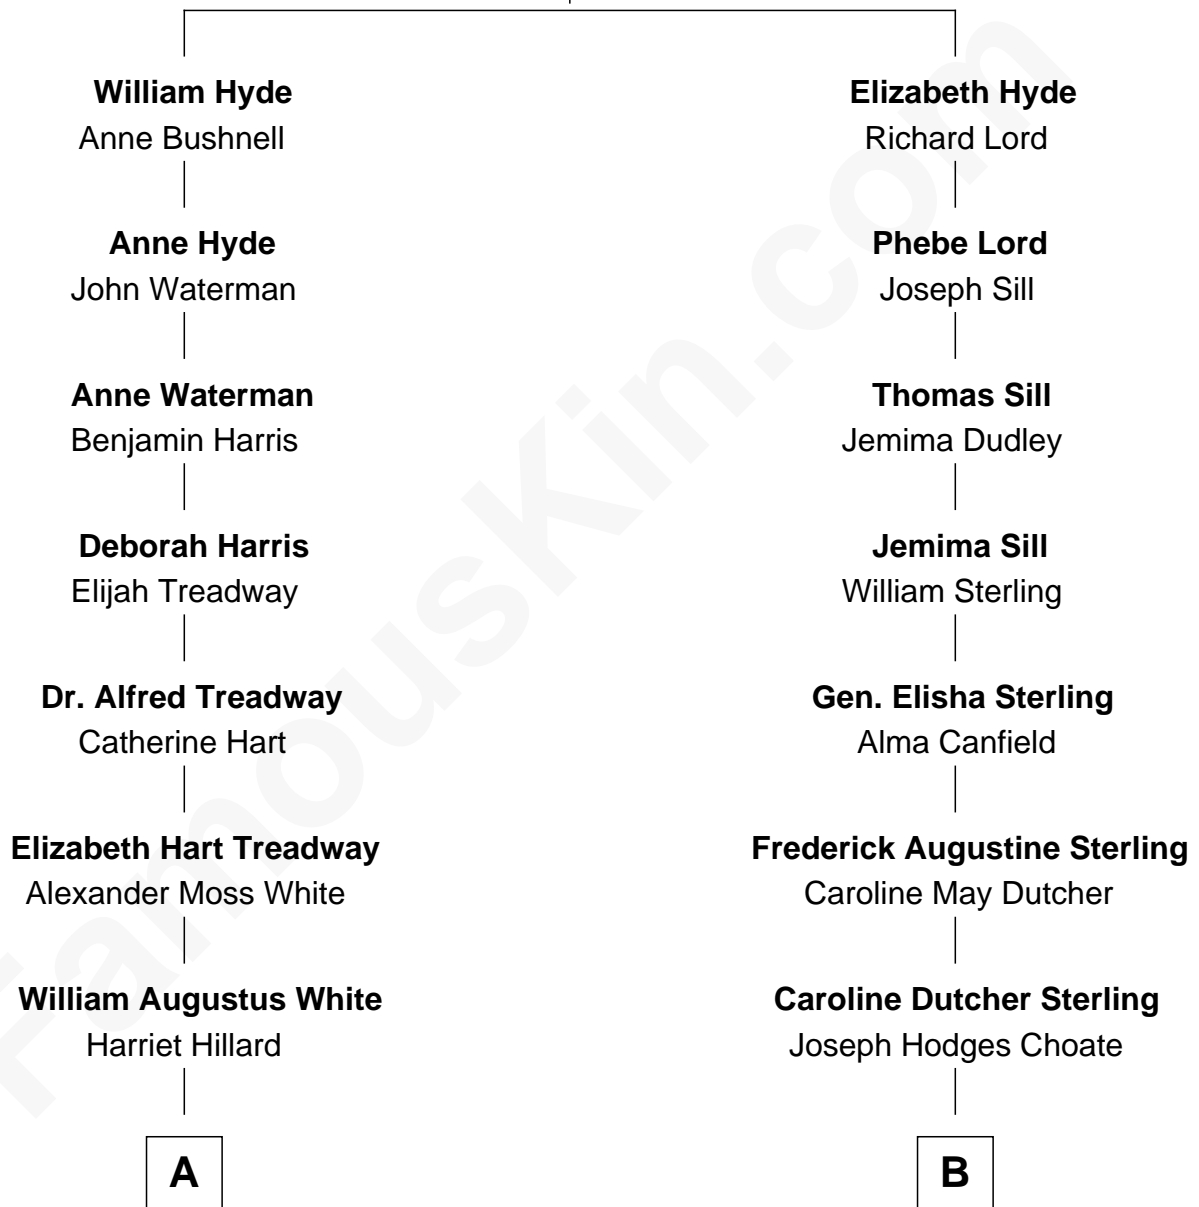

FamousKin.com Relationship Chart of

Bill Weld

68th Governor of Massachusetts

9th cousin 1 time removed of

Oliver Platt

Movie Actor

Samuel Hyde

Jane Lee

A

Margaret Low White

Francis Minot Weld

David Weld

Mary Blake Nichols

Bill Weld

68th Governor of Massachusetts

B