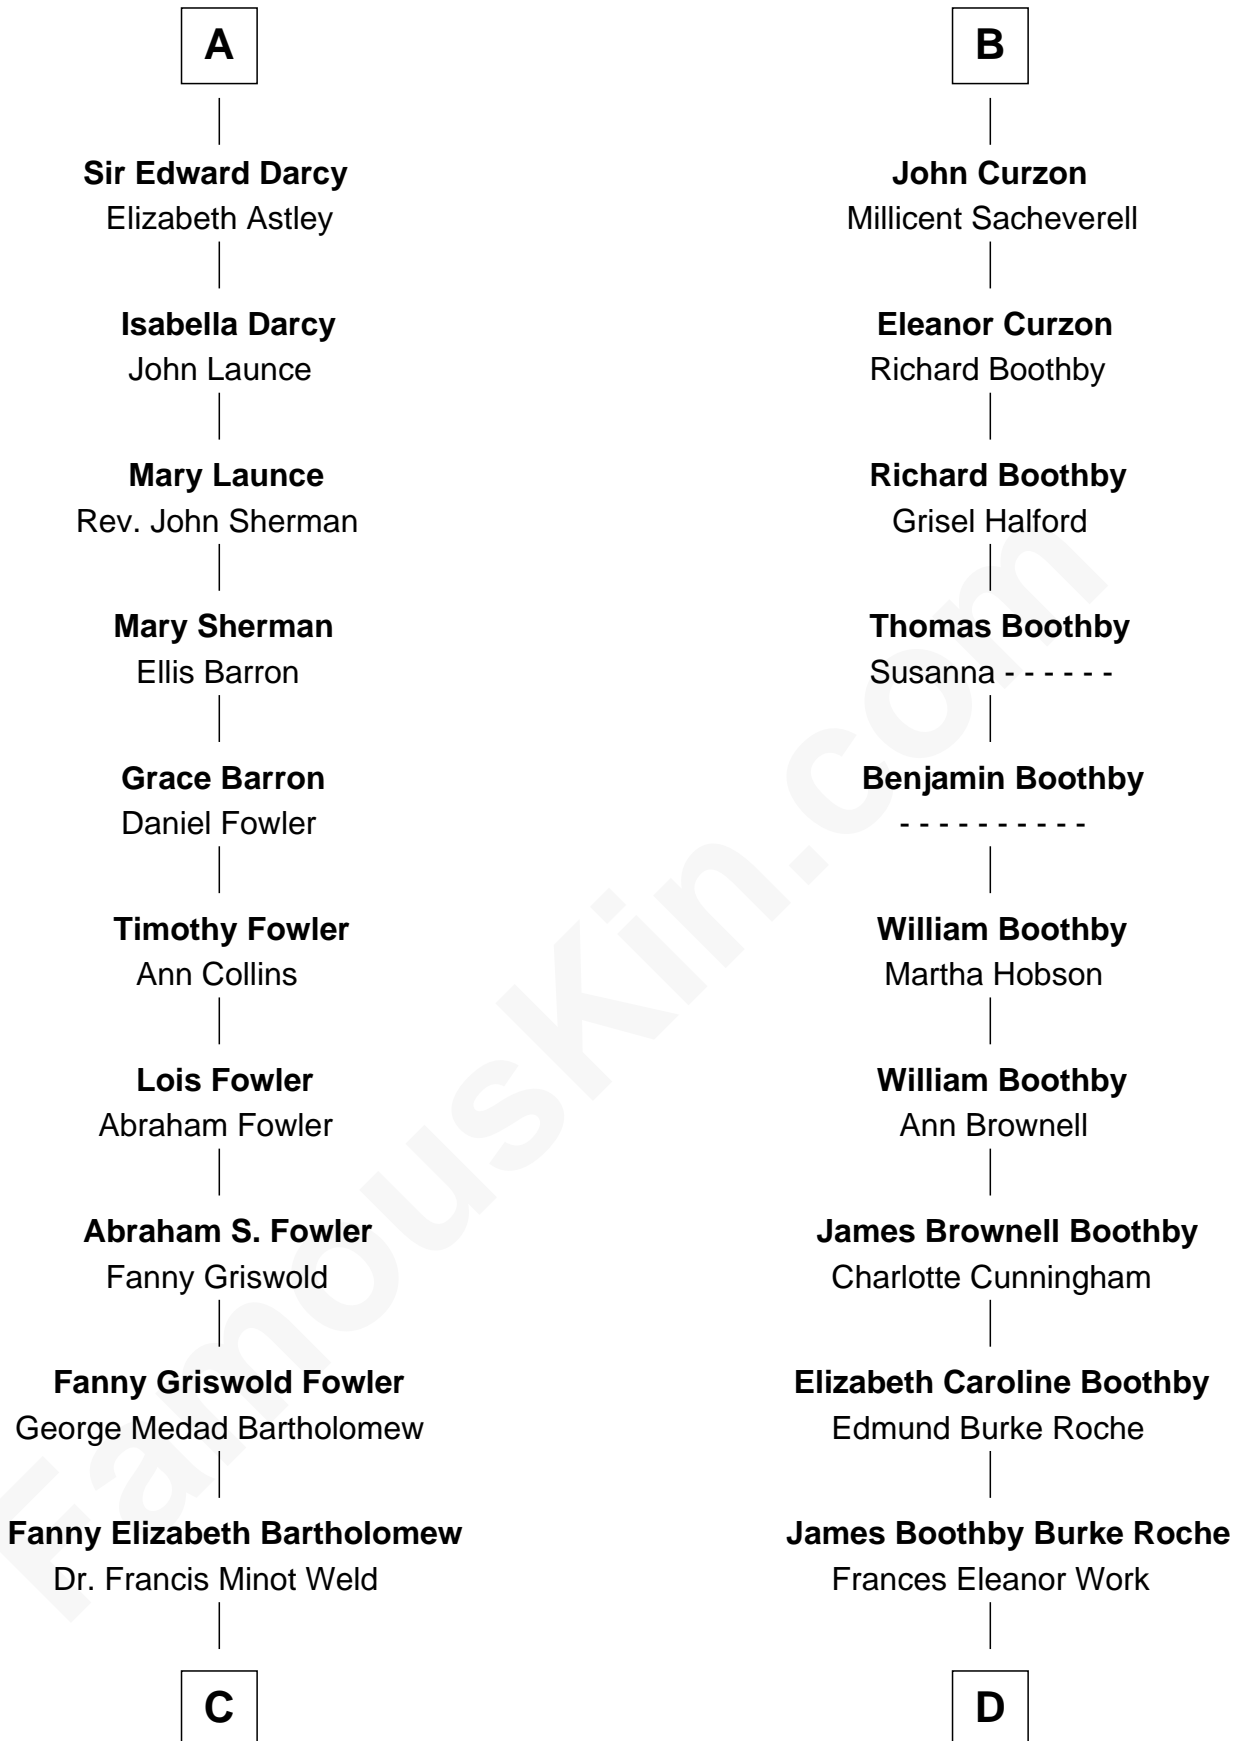

# FamousKin.com Relationship Chart of

**Bill Weld**

*68th Governor of Massachusetts*

19th cousin 1 time removed of

**Oliver Platt**

*Movie Actor*

**Edward III, King of England**

Philippa of Hainault

**Margaret Bouchier**

Sir Thomas Bryan

**Elizabeth Bryan**

Sir Nicholas Carew

**Mary Carew**

Sir Arthur Darcy

**A**

**Edmund of Langley**

Isabella of Castile

**Constance Plantagenet**

Edmund de Holland

**Eleanor de Holland**

James Touchet

**Margaret Touchet**

**Elizabeth** - - - - -

Sir John Ludlow

**Anne Ludlow**

Thomas Vernon

**Eleanor Vernon**

Francis Curzon

**B**

**C**

**Francis Minot Weld**  
Margaret Low White

**David Weld**  
Mary Blake Nichols