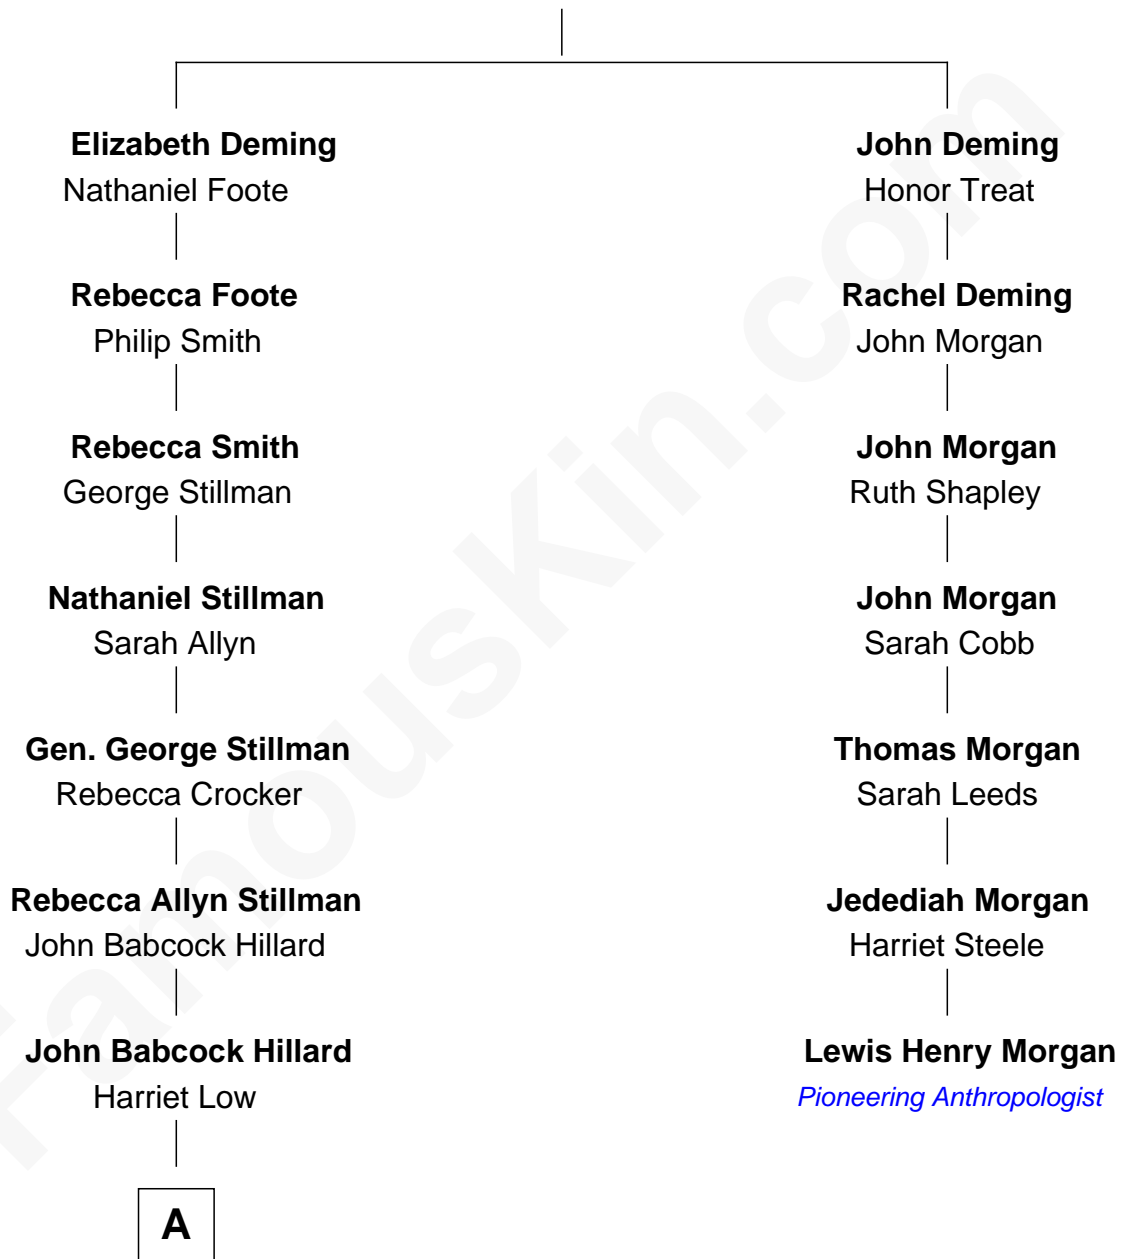

FamousKin.com Relationship Chart of

Bill Weld

68th Governor of Massachusetts

6th cousin 4 times removed of

Lewis Henry Morgan

Pioneering Anthropologist

----- Deming

A

—
Harriet Hillard
William Augustus White

—
Margaret Low White
Francis Minot Weld

—
David Weld
Mary Blake Nichols

—
Bill Weld
68th Governor of Massachusetts

FamousKin.com