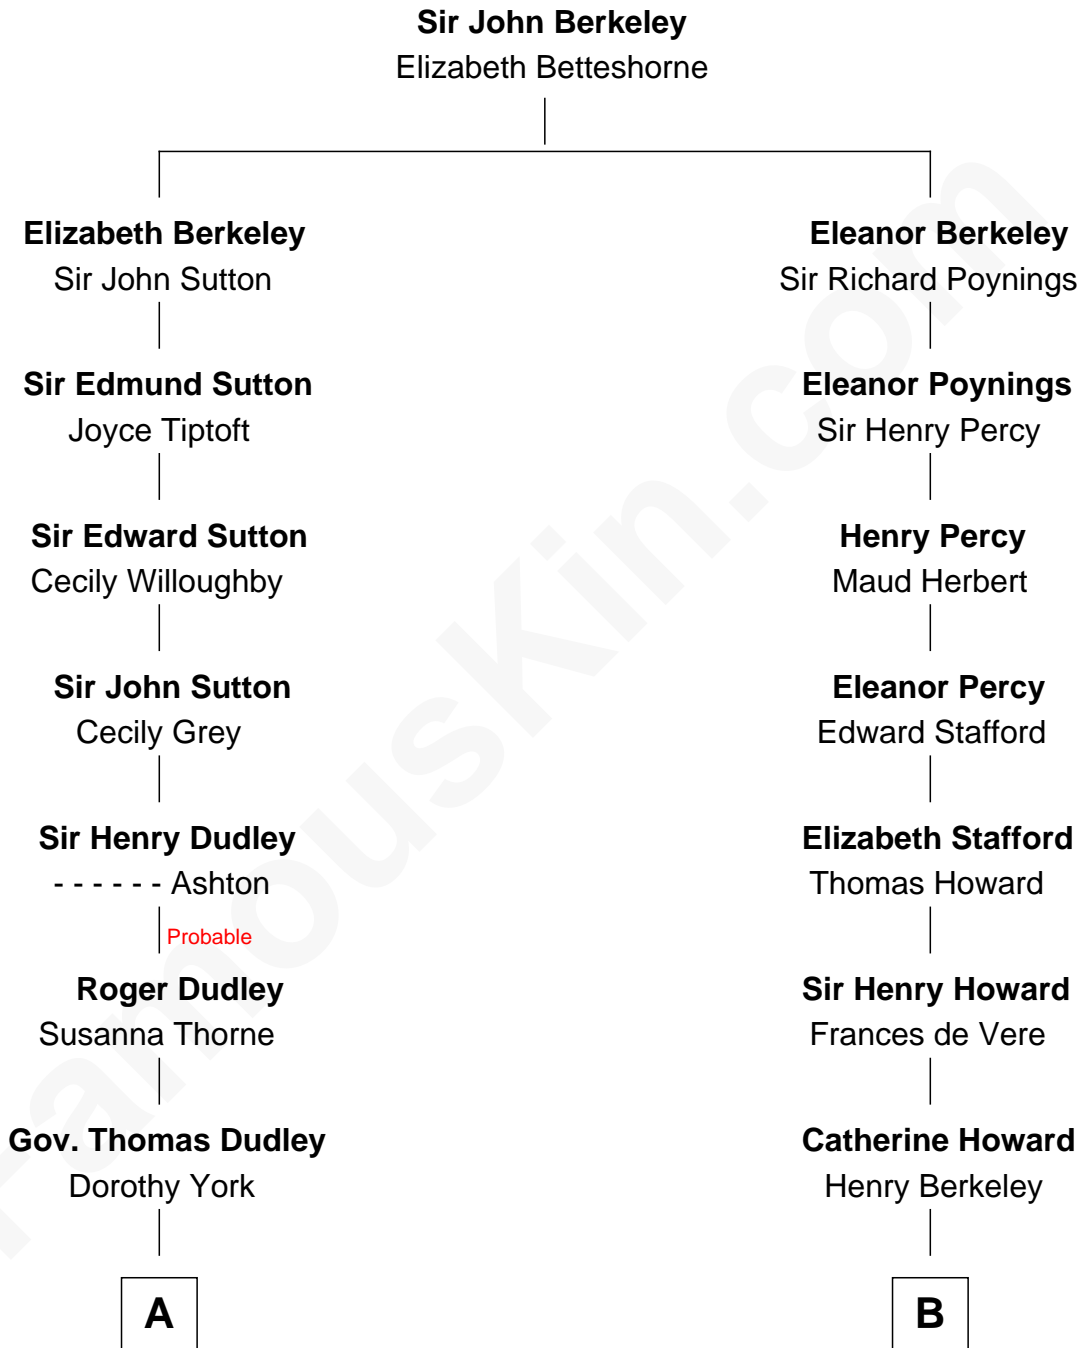

FamousKin.com

Relationship Chart of

Bill Weld

68th Governor of Massachusetts

17th cousin 1 time removed of

Thomas Hunt Morgan

Nobel Prize Winner in Physiology or Medicine

C

Ellen Key Howard
Charlton Hunt Morgan

Thomas Hunt Morgan
Nobel Prize Winner

FamousKin.com