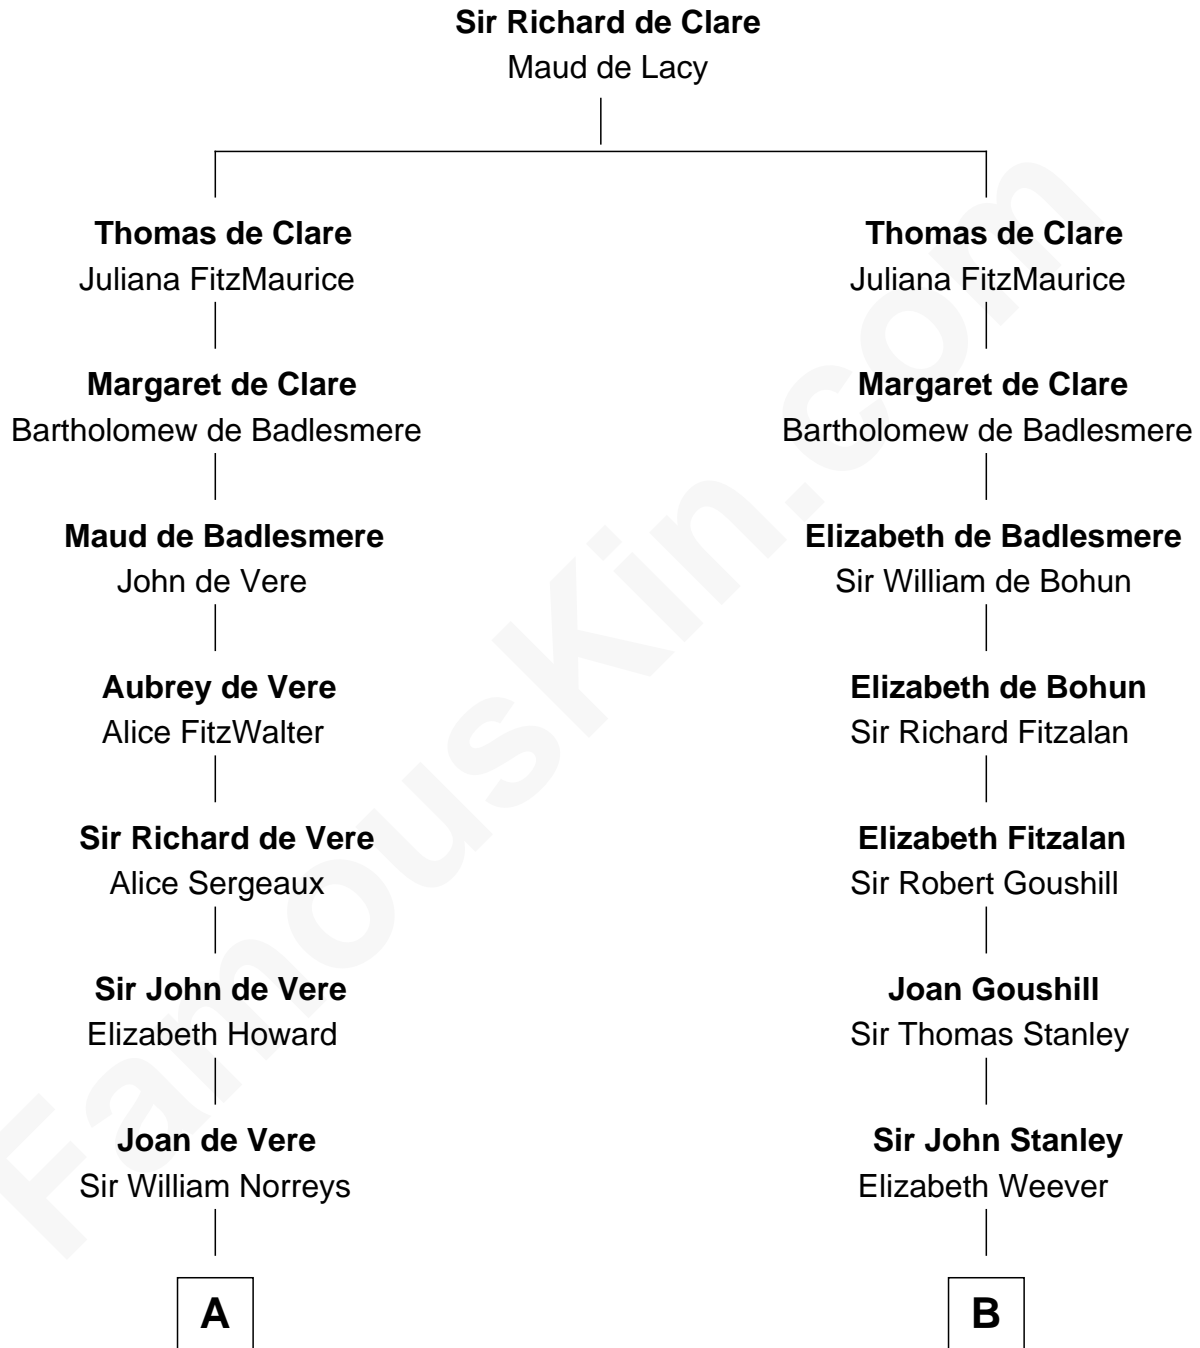

FamousKin.com

Relationship Chart of

Bill Weld

68th Governor of Massachusetts

20th cousin 1 time removed of

Thomas Hunt Morgan

Nobel Prize Winner in Physiology or Medicine

C

Sarah Sumner
Thomas Swan Weld

Dr. Francis Minot Weld
Fanny Elizabeth Bartholomew

Francis Minot Weld
Margaret Low White

David Weld
Mary Blake Nichols

Bill Weld
68th Governor of Massachusetts

D

Mary Tayloe Lloyd
Francis Scott Key