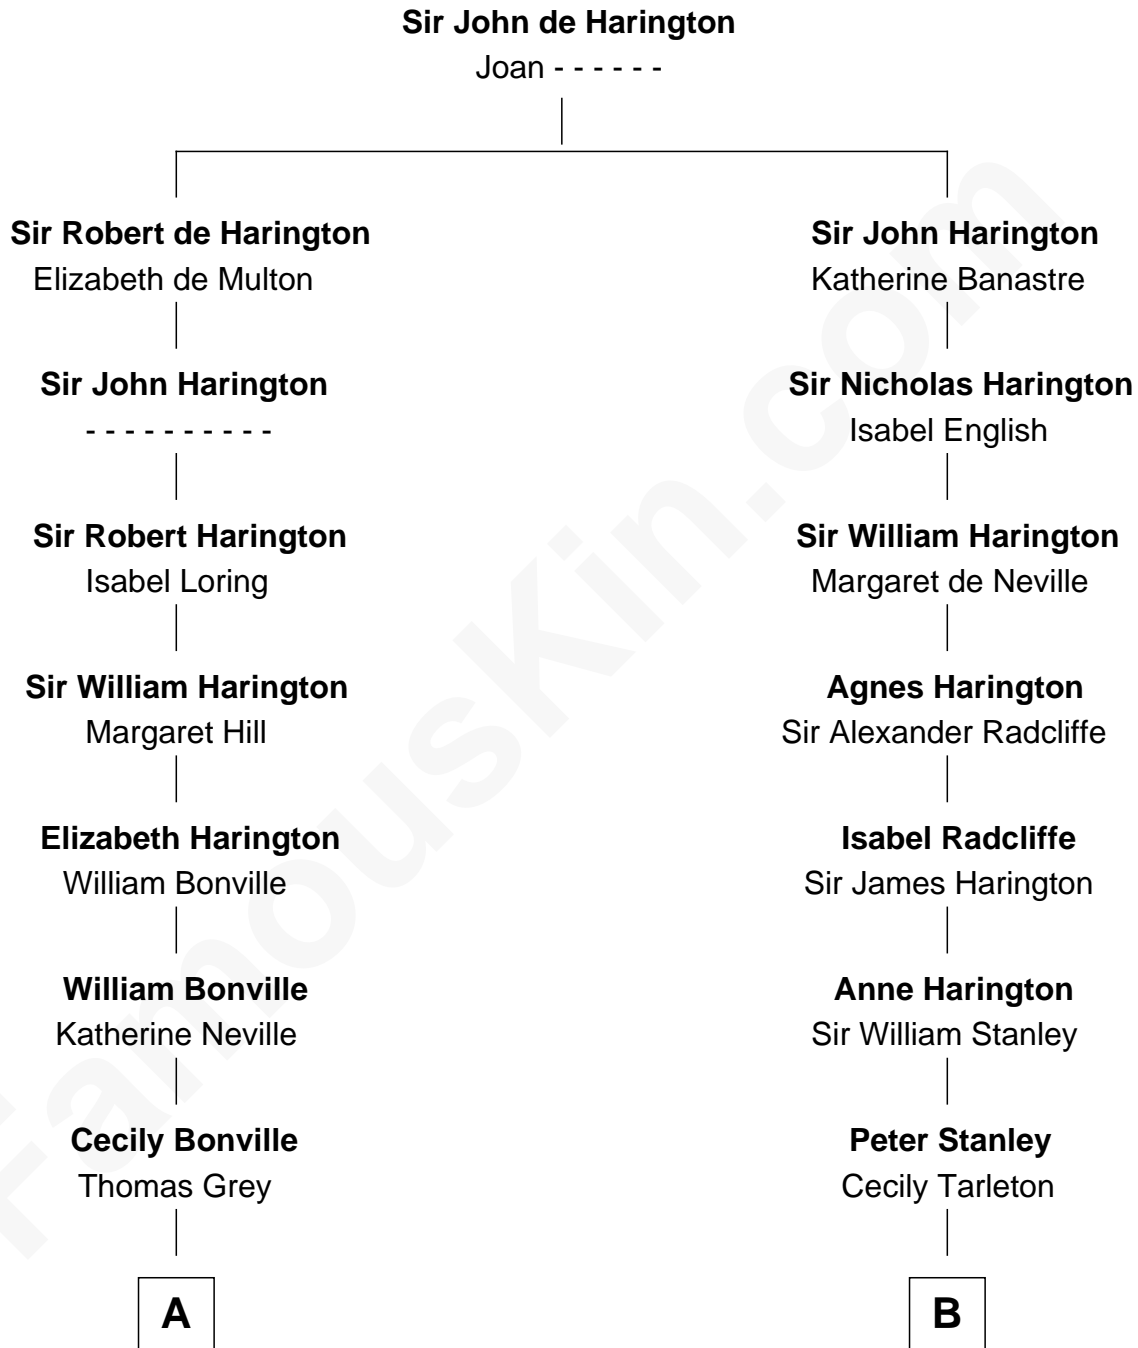

Thomas Hunt Morgan

Nobel Prize Winner in Physiology or Medicine