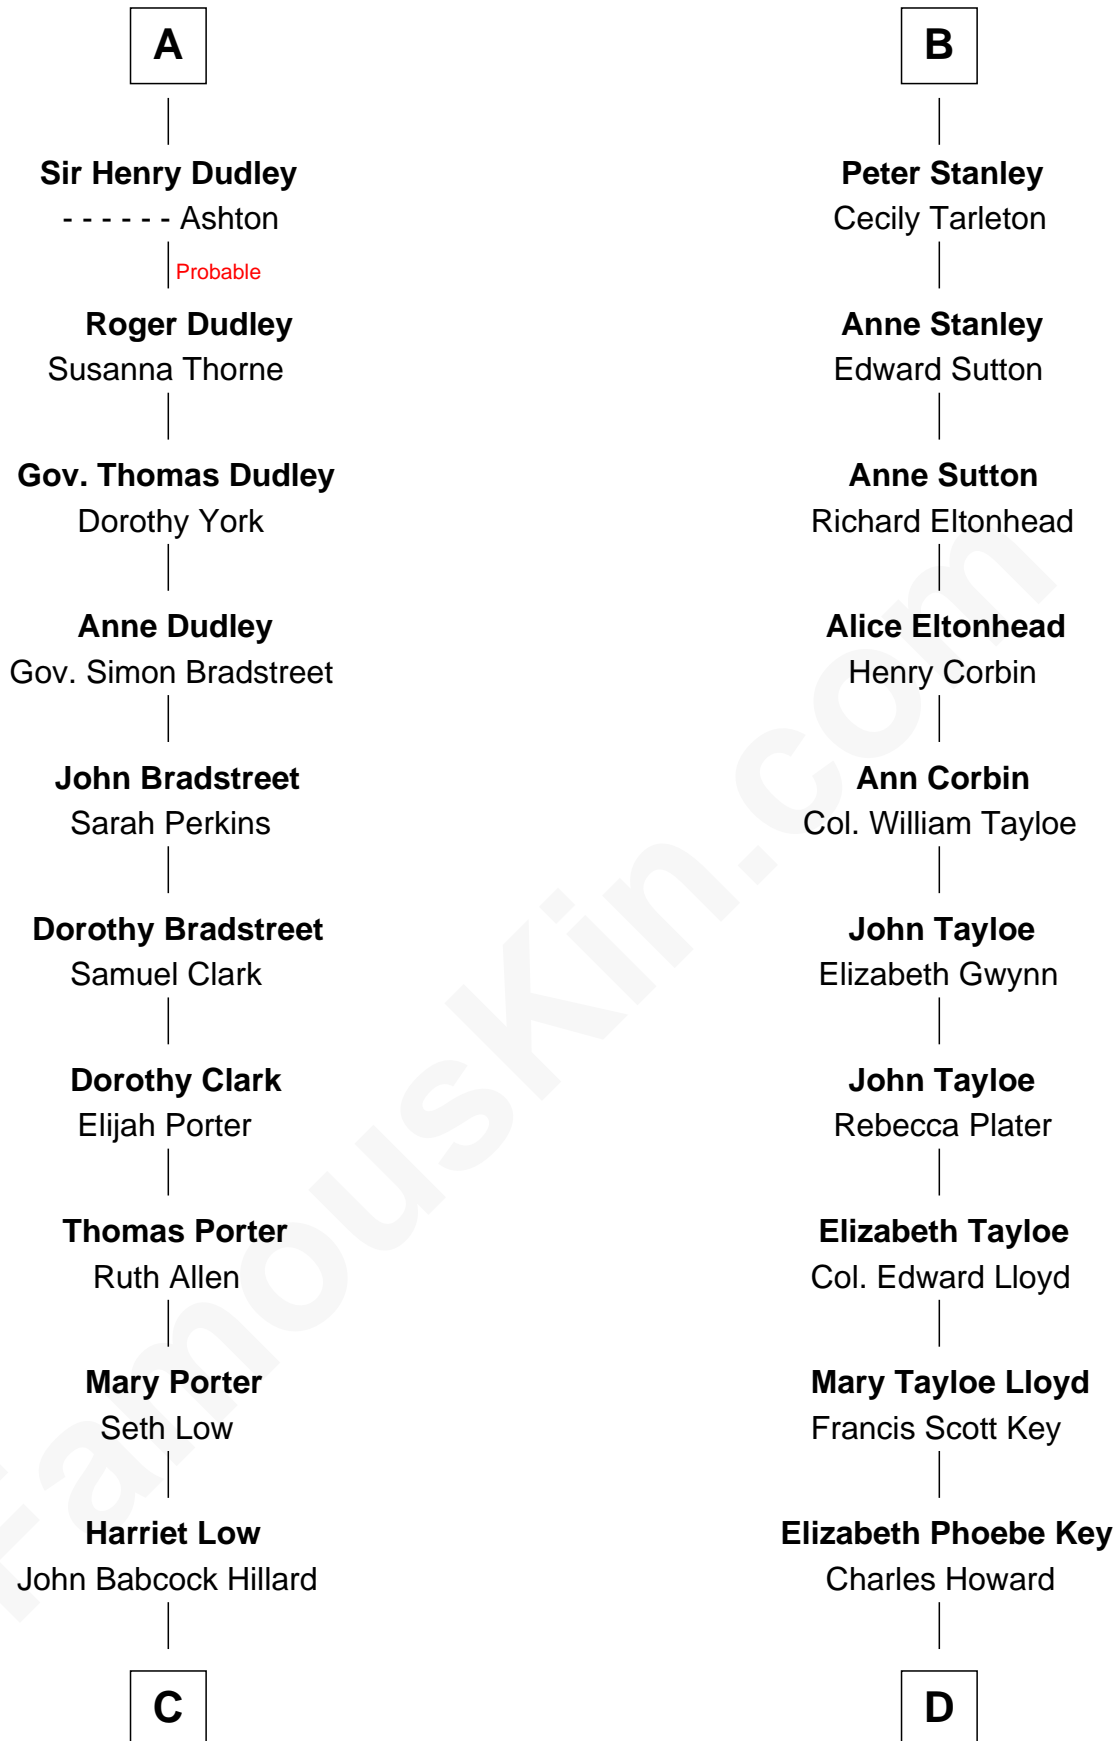

FamousKin.com

Relationship Chart of

Bill Weld

68th Governor of Massachusetts

18th cousin 2 times removed of

Thomas Hunt Morgan

Nobel Prize Winner in Physiology or Medicine

C

Harriet Hillard
William Augustus White

Margaret Low White
Francis Minot Weld

David Weld
Mary Blake Nichols

Bill Weld
68th Governor of Massachusetts

D

Ellen Key Howard
Charlton Hunt Morgan

Thomas Hunt Morgan
Nobel Prize Winner