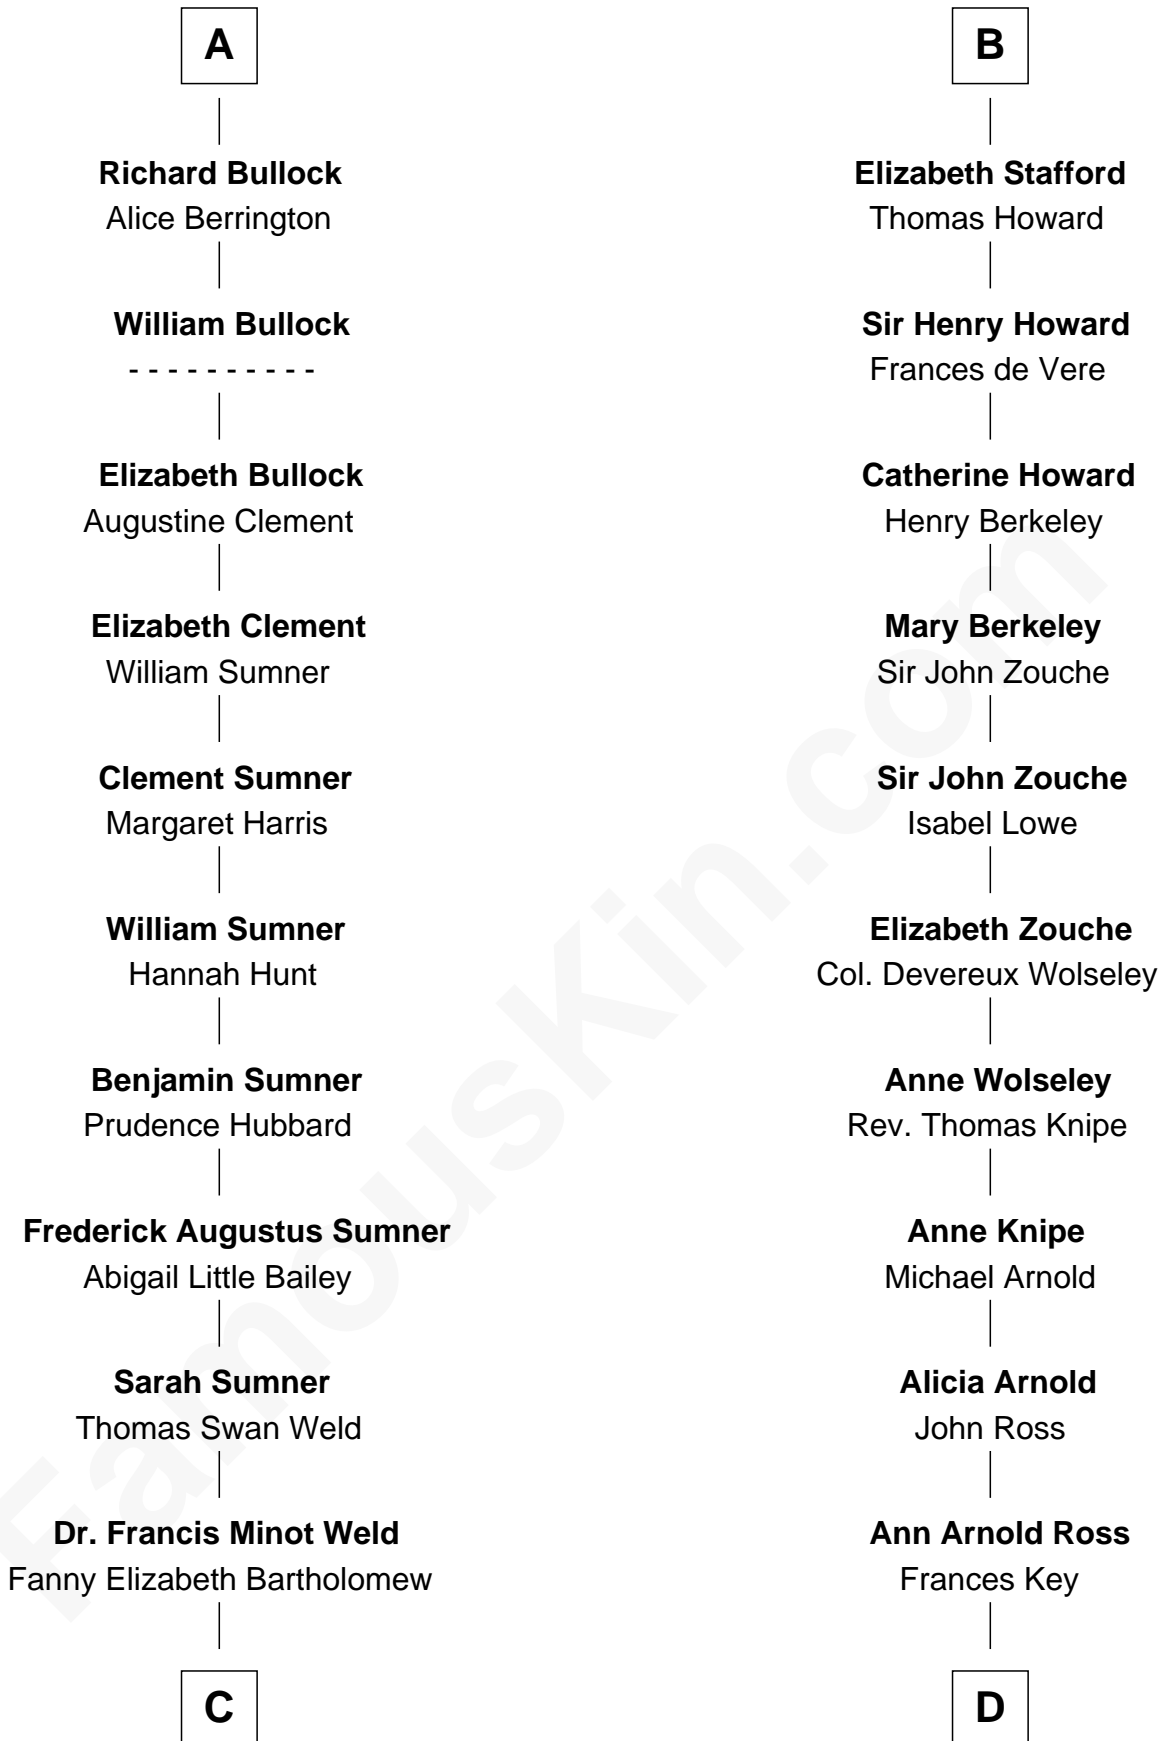

FamousKin.com

Relationship Chart of

Bill Weld

68th Governor of Massachusetts

19th cousin 2 times removed of

Thomas Hunt Morgan

Nobel Prize Winner in Physiology or Medicine

C

Francis Minot Weld

Margaret Low White

David Weld

Mary Blake Nichols

Bill Weld

68th Governor of Massachusetts

D

John Ross Key