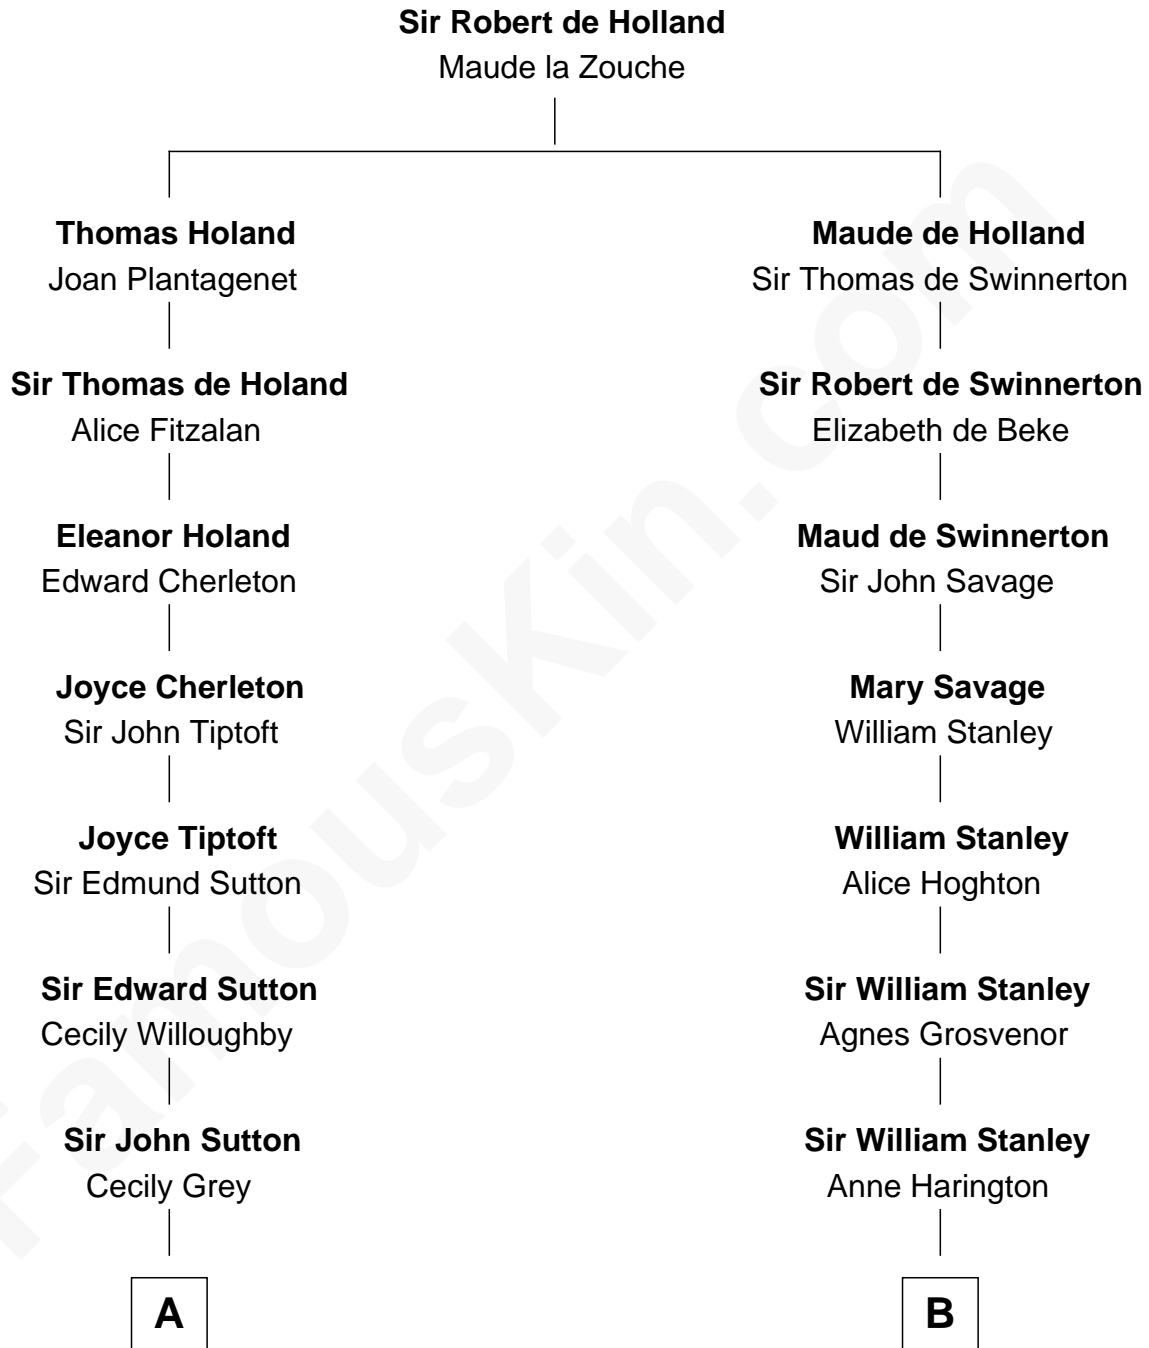

Thomas Hunt Morgan

Nobel Prize Winner in Physiology or Medicine