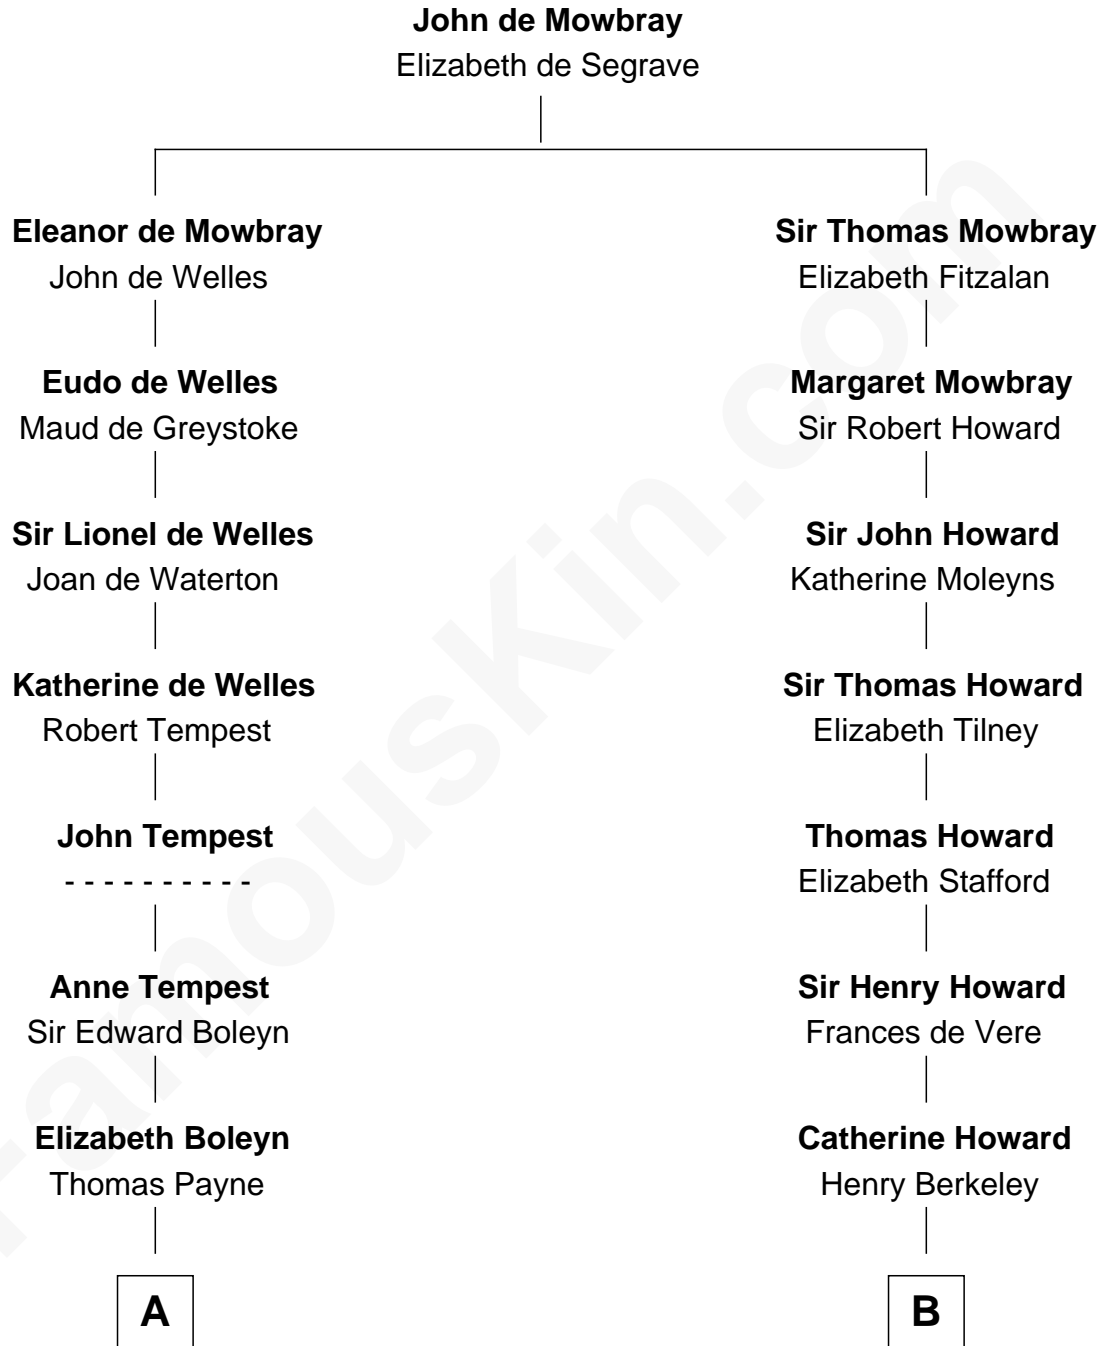

FamousKin.com

Relationship Chart of

Bill Weld

68th Governor of Massachusetts
18th cousin 2 times removed of

Thomas Hunt Morgan

Nobel Prize Winner in Physiology or Medicine

C

John Gelston Floyd

Julia Floyd DuBois

Cornelia DuBois Floyd

John Treadwell Nichols

Mary Blake Nichols

David Weld

Bill Weld

68th Governor of Massachusetts

D