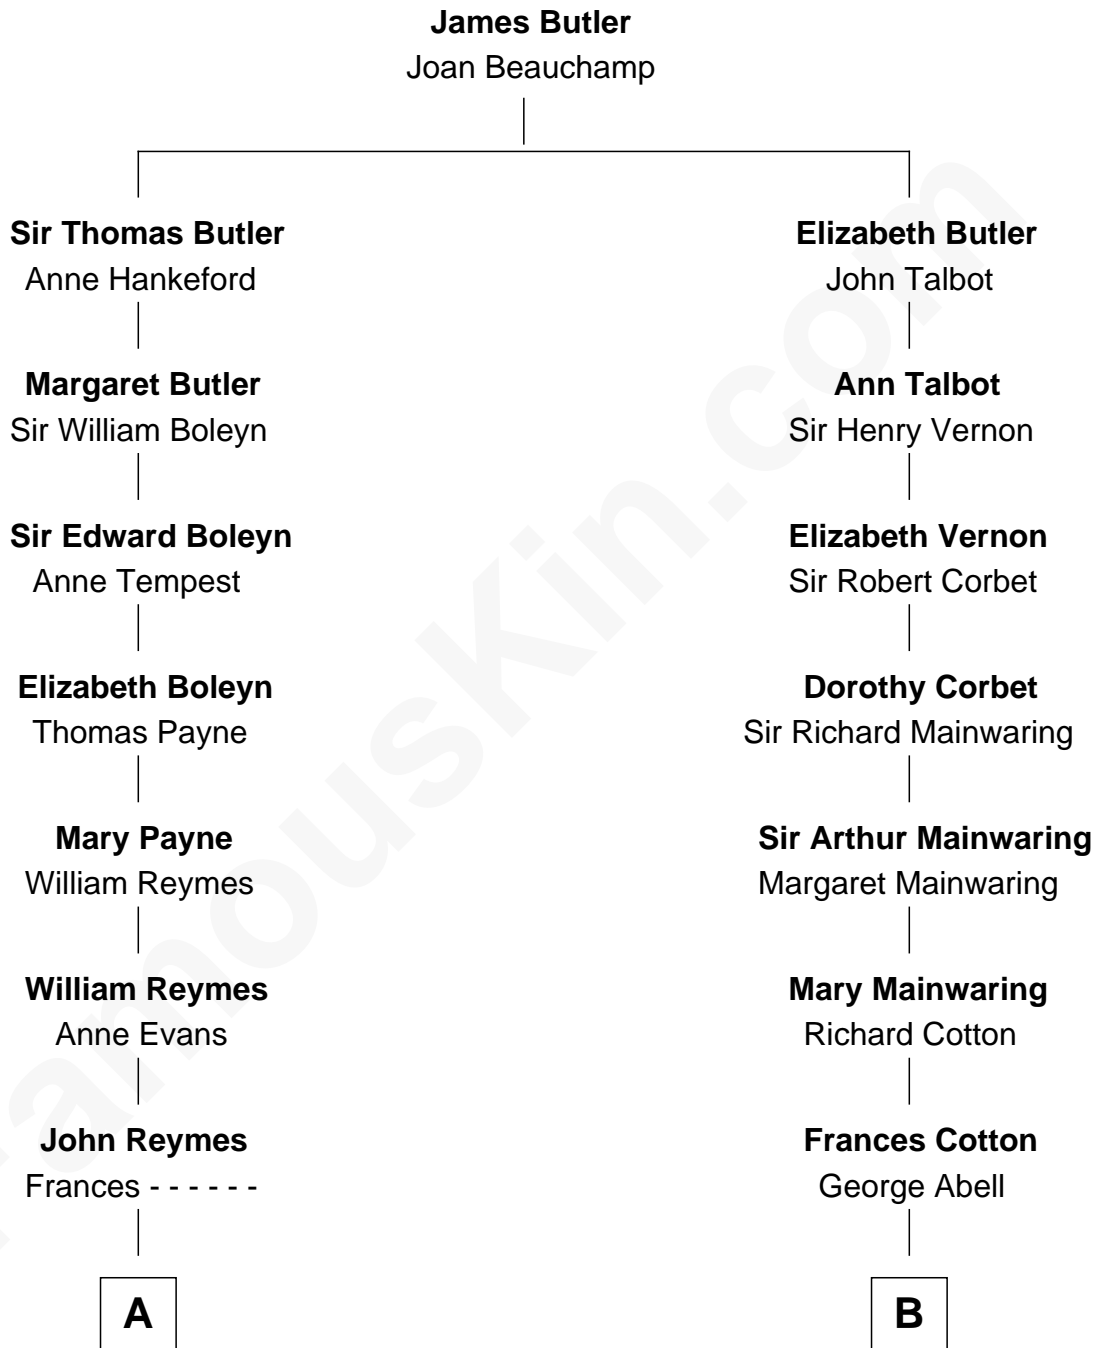

FamousKin.com Relationship Chart of

Bill Weld

68th Governor of Massachusetts

14th cousin 3 times removed of

Marjorie Post

Founder of General Foods

Bill Weld photo by [Marc Nozell](#) ([CC BY-SA 2.0](#))