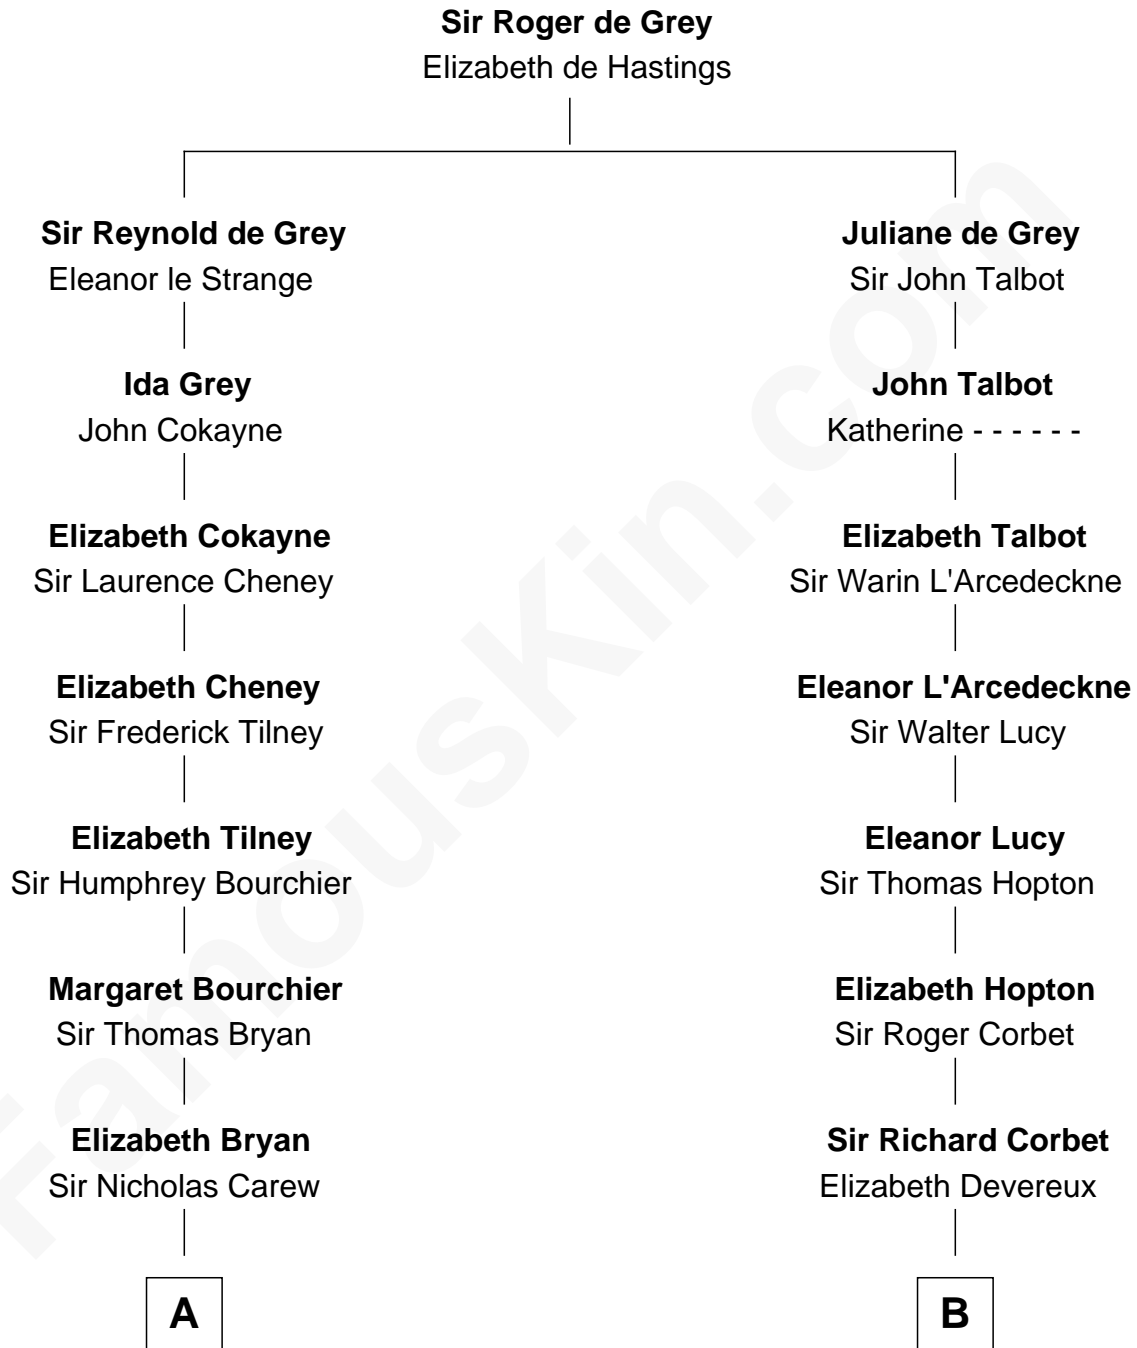

FamousKin.com Relationship Chart of

Bill Weld

68th Governor of Massachusetts

19th cousin 1 time removed of

Marjorie Post

Founder of General Foods

C

Fanny Elizabeth Bartholomew

Dr. Francis Minot Weld

Francis Minot Weld

Margaret Low White

David Weld

Mary Blake Nichols

Bill Weld

68th Governor of Massachusetts

D

Caroline Cushman Lathrop

Charles Rollin Post

Charles William Post

Elle Letitia Merriweather

Marjorie Post

Founder of General Foods