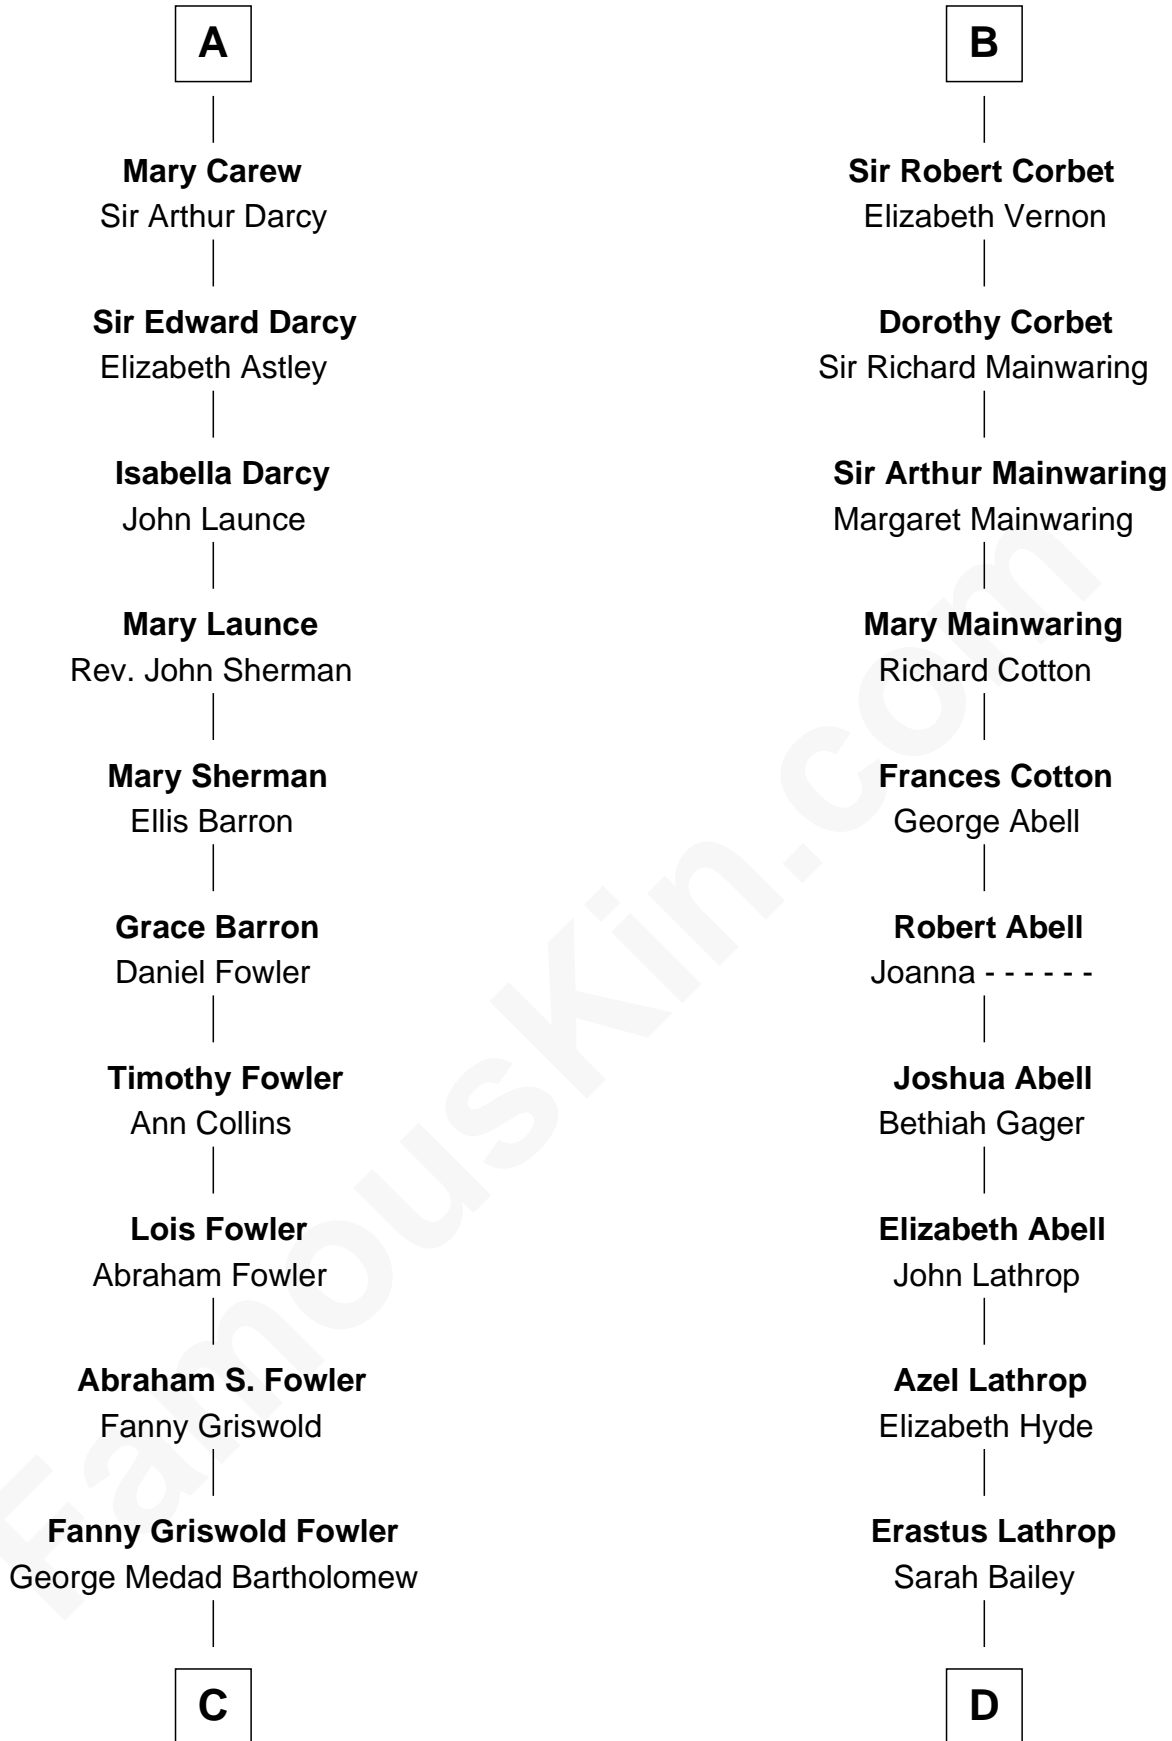

FamousKin.com Relationship Chart of

Bill Weld

68th Governor of Massachusetts

19th cousin 1 time removed of

Marjorie Post

Founder of General Foods

C

Fanny Elizabeth Bartholomew

Dr. Francis Minot Weld

Francis Minot Weld

Margaret Low White

David Weld

Mary Blake Nichols

Bill Weld

68th Governor of Massachusetts

D

Caroline Cushman Lathrop

Charles Rollin Post

Charles William Post

Elle Letitia Merriweather

Marjorie Post

Founder of General Foods