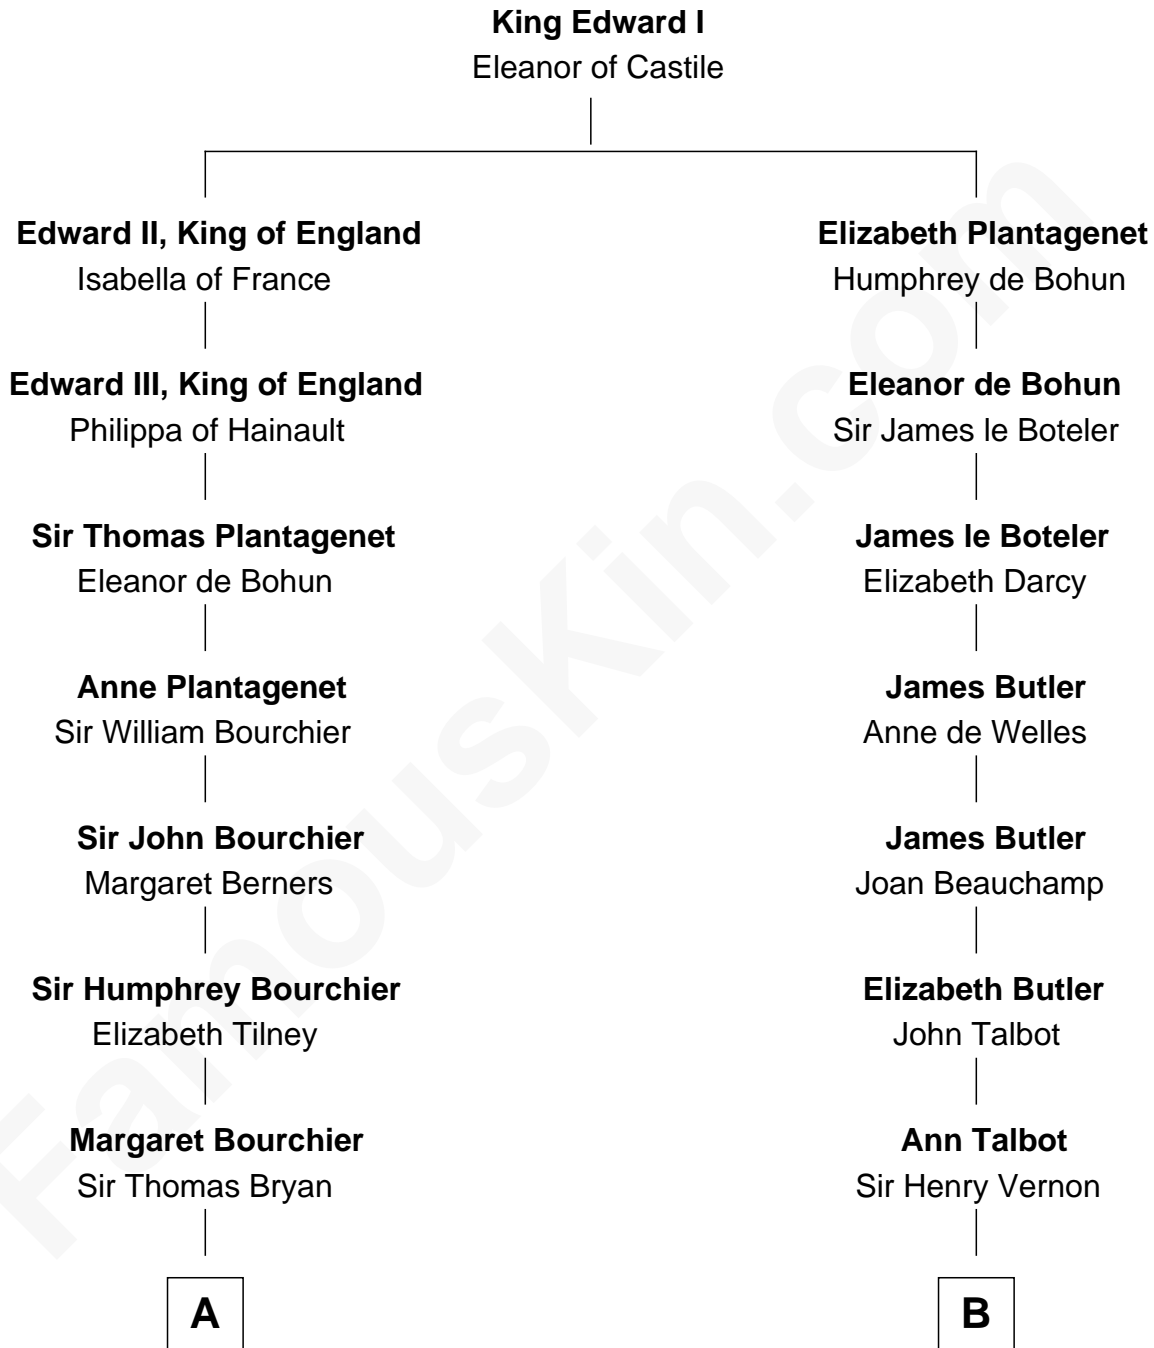

FamousKin.com Relationship Chart of

Bill Weld

68th Governor of Massachusetts

19th cousin 2 times removed of

Marjorie Post

Founder of General Foods

C

Fanny Griswold Fowler
George Medad Bartholomew

Fanny Elizabeth Bartholomew
Dr. Francis Minot Weld

Francis Minot Weld
Margaret Low White

David Weld
Mary Blake Nichols

Bill Weld
68th Governor of Massachusetts

D

Caroline Cushman Lathrop
Charles Rollin Post

Charles William Post
Elle Letitia Merriweather

Marjorie Post
Founder of General Foods