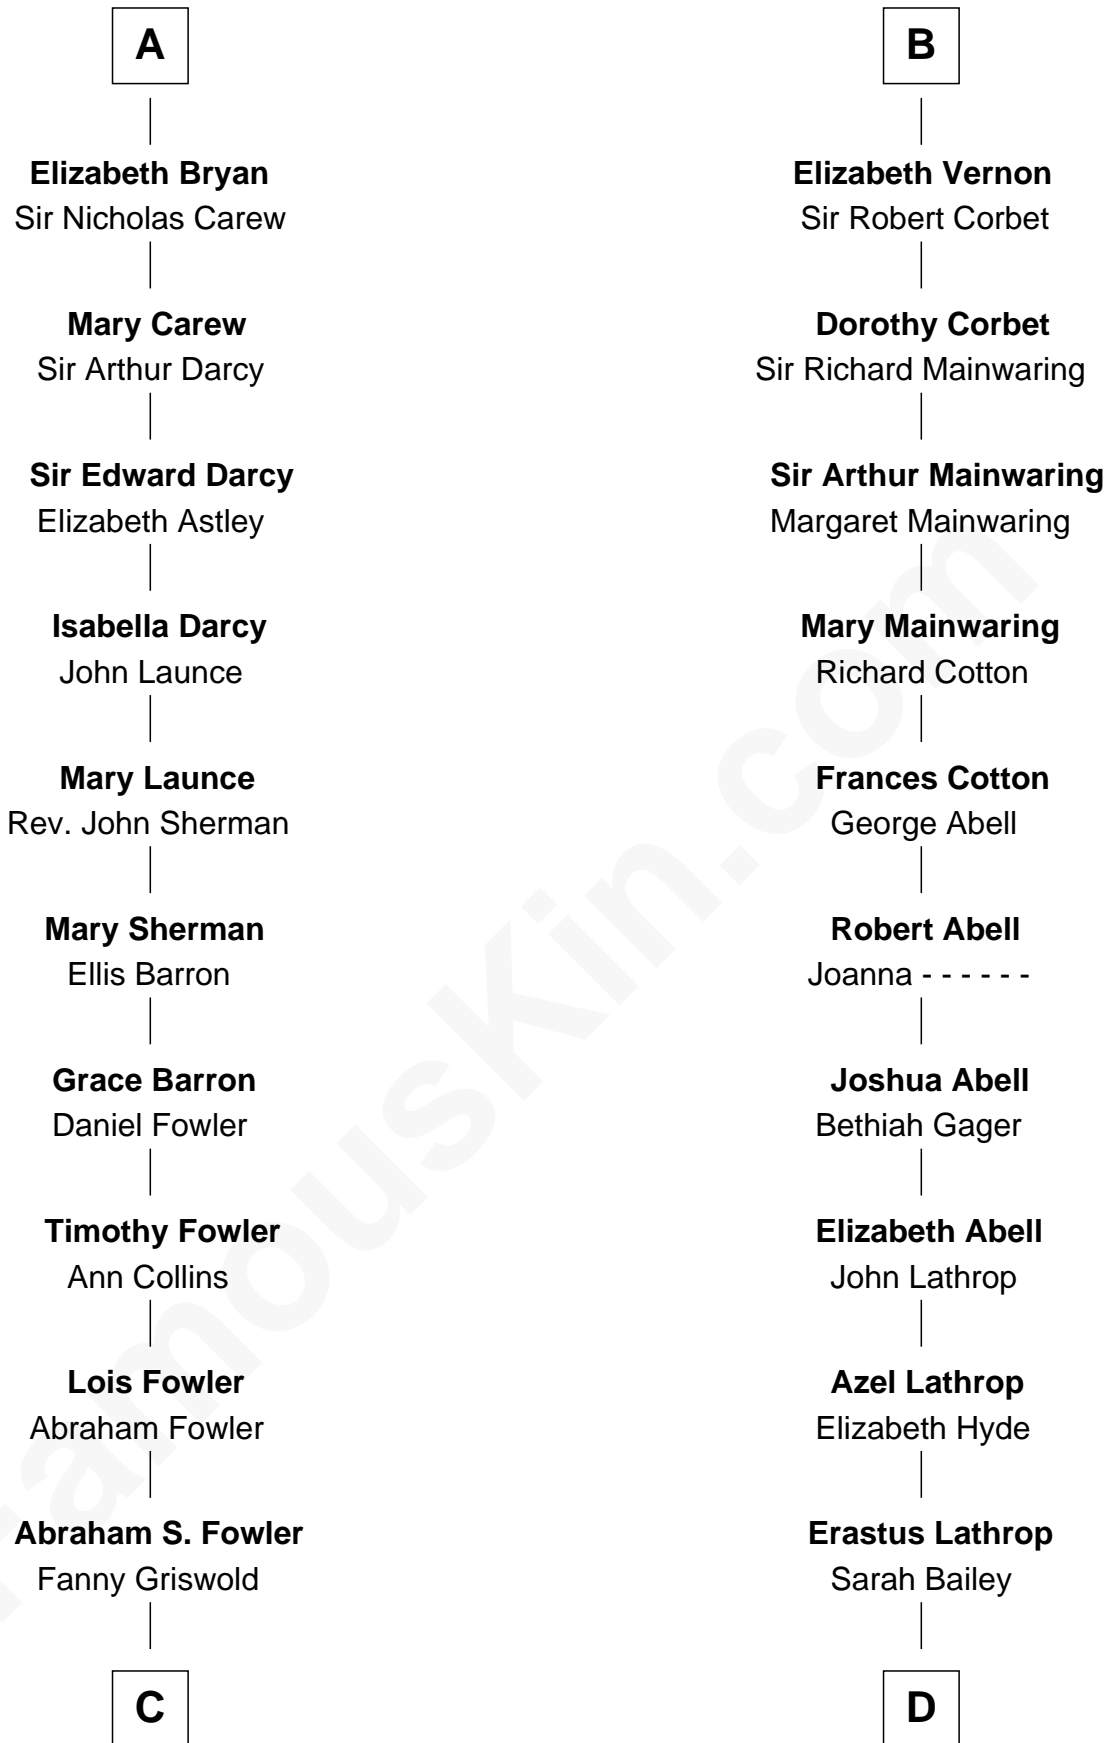

FamousKin.com Relationship Chart of

Bill Weld

68th Governor of Massachusetts

19th cousin 2 times removed of

Marjorie Post

Founder of General Foods

C

Fanny Griswold Fowler
George Medad Bartholomew

Fanny Elizabeth Bartholomew
Dr. Francis Minot Weld

Francis Minot Weld
Margaret Low White

David Weld
Mary Blake Nichols

Bill Weld
68th Governor of Massachusetts

D

Caroline Cushman Lathrop
Charles Rollin Post

Charles William Post
Elle Letitia Merriweather

Marjorie Post
Founder of General Foods