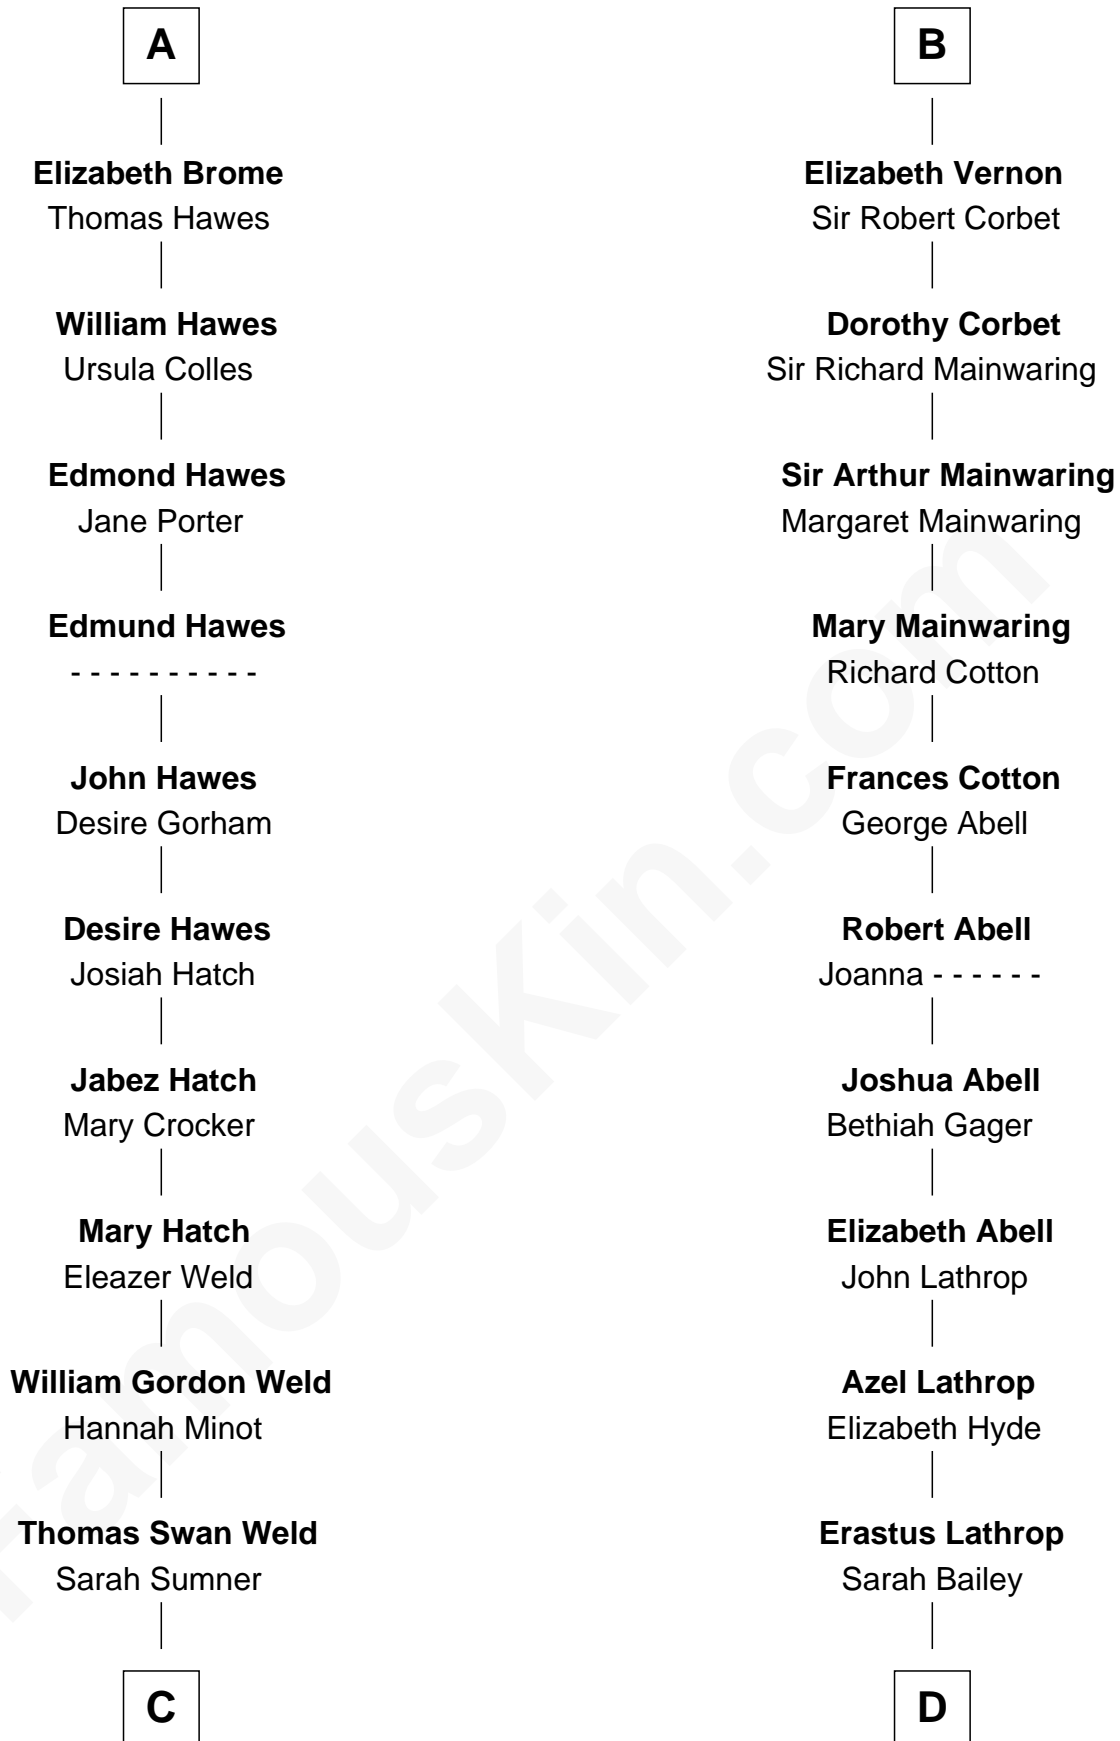

FamousKin.com Relationship Chart of

Bill Weld

68th Governor of Massachusetts

19th cousin 1 time removed of

Marjorie Post

Founder of General Foods

Sir Robert de Ros

Isabel de Aubeney

C

Dr. Francis Minot Weld
Fanny Elizabeth Bartholomew

Francis Minot Weld
Margaret Low White

David Weld
Mary Blake Nichols

Bill Weld
68th Governor of Massachusetts

D

Caroline Cushman Lathrop
Charles Rollin Post