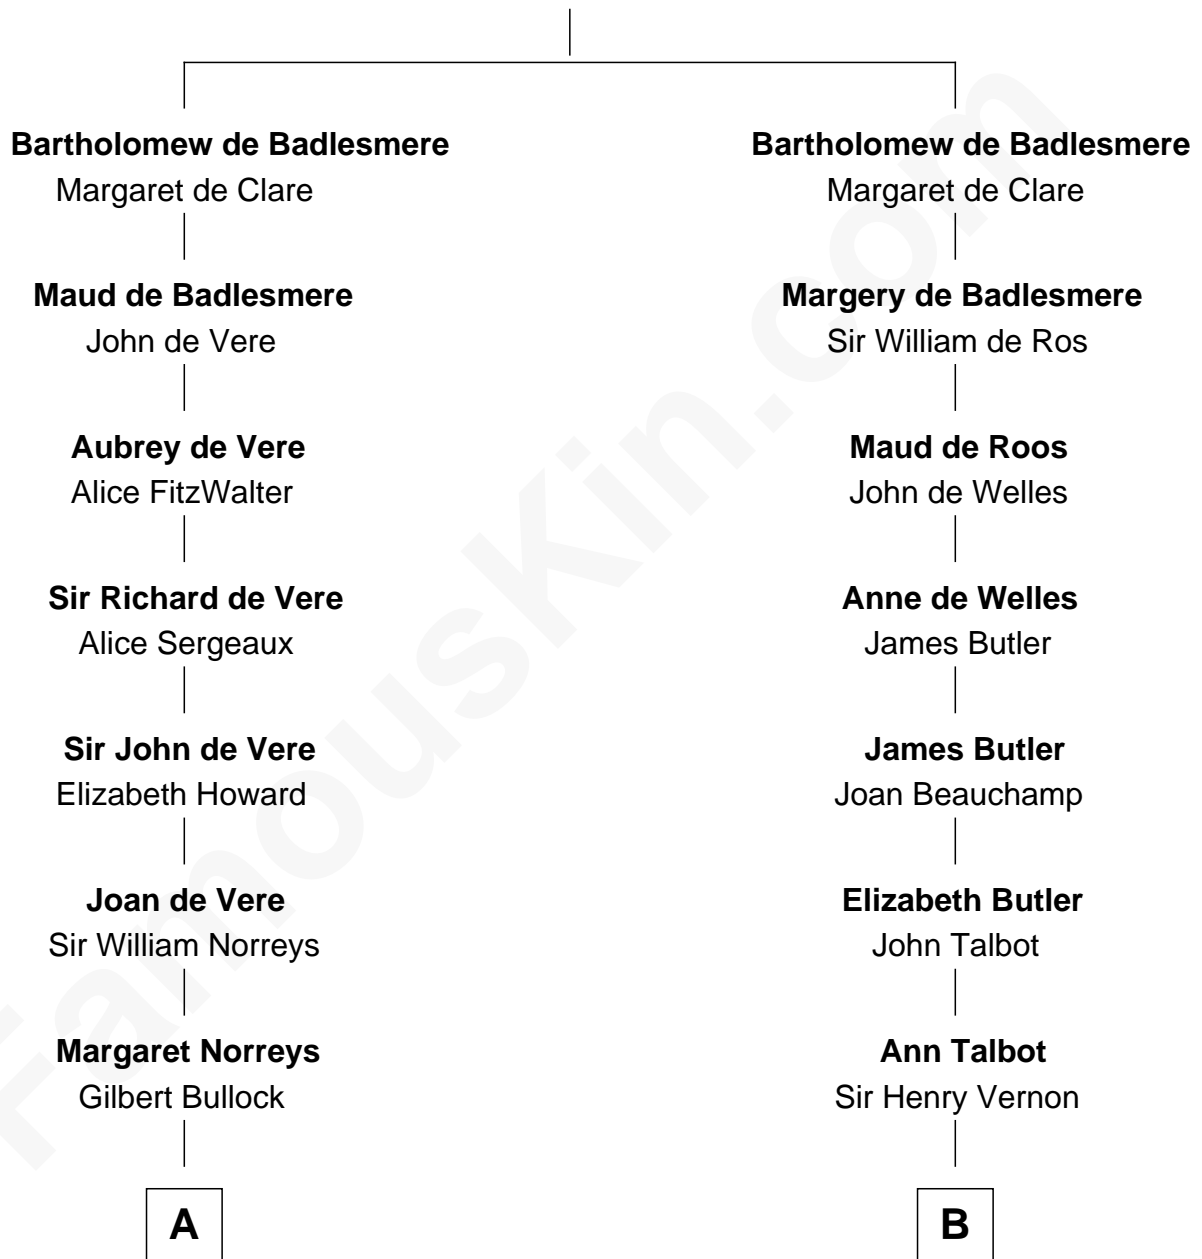

FamousKin.com Relationship Chart of

Bill Weld

68th Governor of Massachusetts

19th cousin 1 time removed of

Marjorie Post

Founder of General Foods

Gunselm de Badlesmere

C

Dr. Francis Minot Weld
Fanny Elizabeth Bartholomew

Francis Minot Weld
Margaret Low White

David Weld
Mary Blake Nichols

Bill Weld
68th Governor of Massachusetts

D

Caroline Cushman Lathrop
Charles Rollin Post

Charles William Post
Elle Letitia Merriweather

Marjorie Post
Founder of General Foods

FamousKin.com