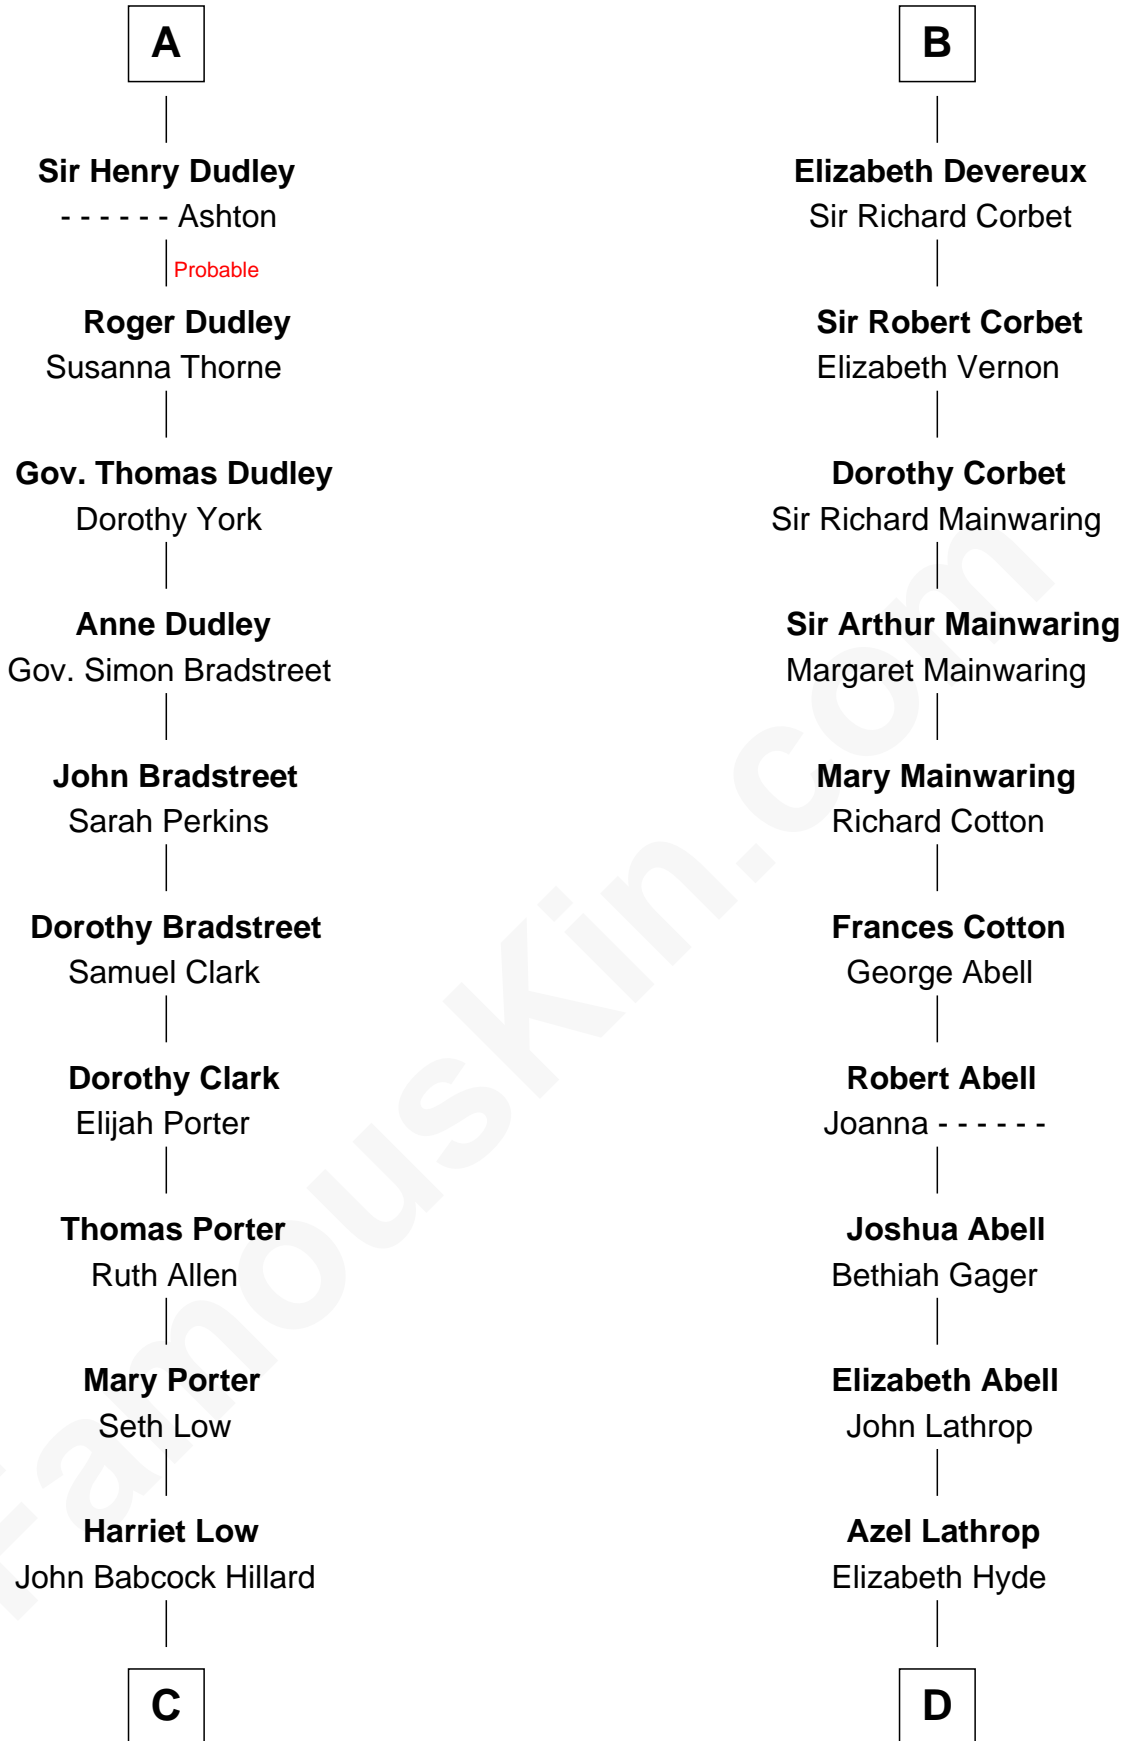

FamousKin.com Relationship Chart of

Bill Weld

68th Governor of Massachusetts

20th cousin of

Marjorie Post

Founder of General Foods

Sir Hugh I de Audley

Iseult de Mortimer

C

Harriet Hillard
William Augustus White

Margaret Low White
Francis Minot Weld

David Weld
Mary Blake Nichols

Bill Weld
68th Governor of Massachusetts

D

Erastus Lathrop
Sarah Bailey

Caroline Cushman Lathrop
Charles Rollin Post

Charles William Post
Elle Letitia Merriweather

Marjorie Post
Founder of General Foods