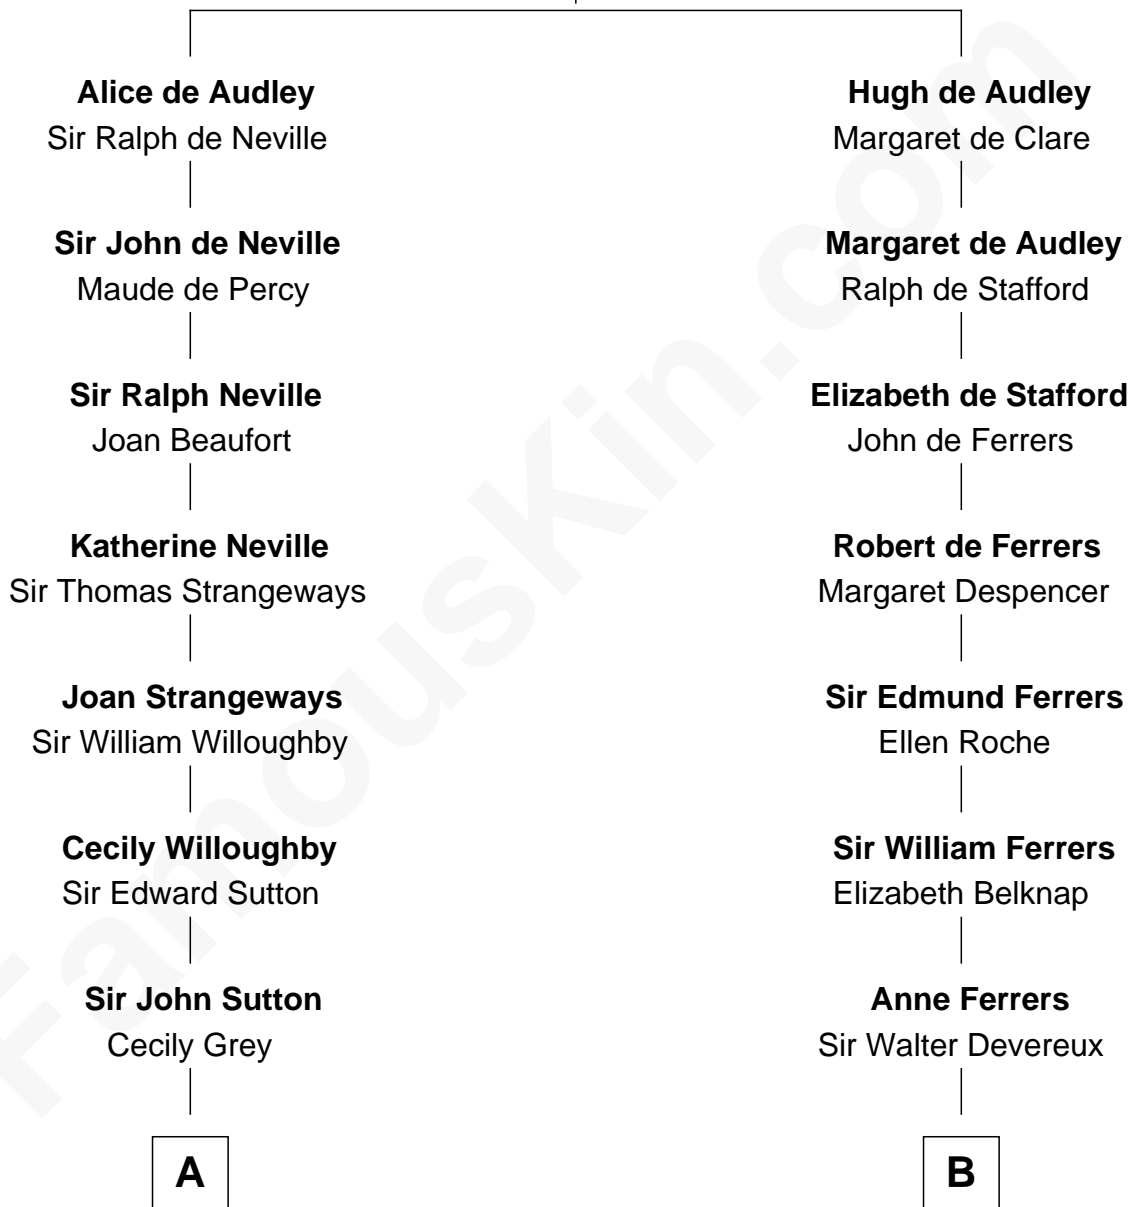

FamousKin.com Relationship Chart of

Bill Weld

68th Governor of Massachusetts

20th cousin of

Marjorie Post

Founder of General Foods

Sir Hugh I de Audley

Iseult de Mortimer

C

Harriet Hillard
William Augustus White

Margaret Low White
Francis Minot Weld

David Weld
Mary Blake Nichols

Bill Weld
68th Governor of Massachusetts

D

Erastus Lathrop
Sarah Bailey

Caroline Cushman Lathrop
Charles Rollin Post

Charles William Post
Elle Letitia Merriweather

Marjorie Post
Founder of General Foods