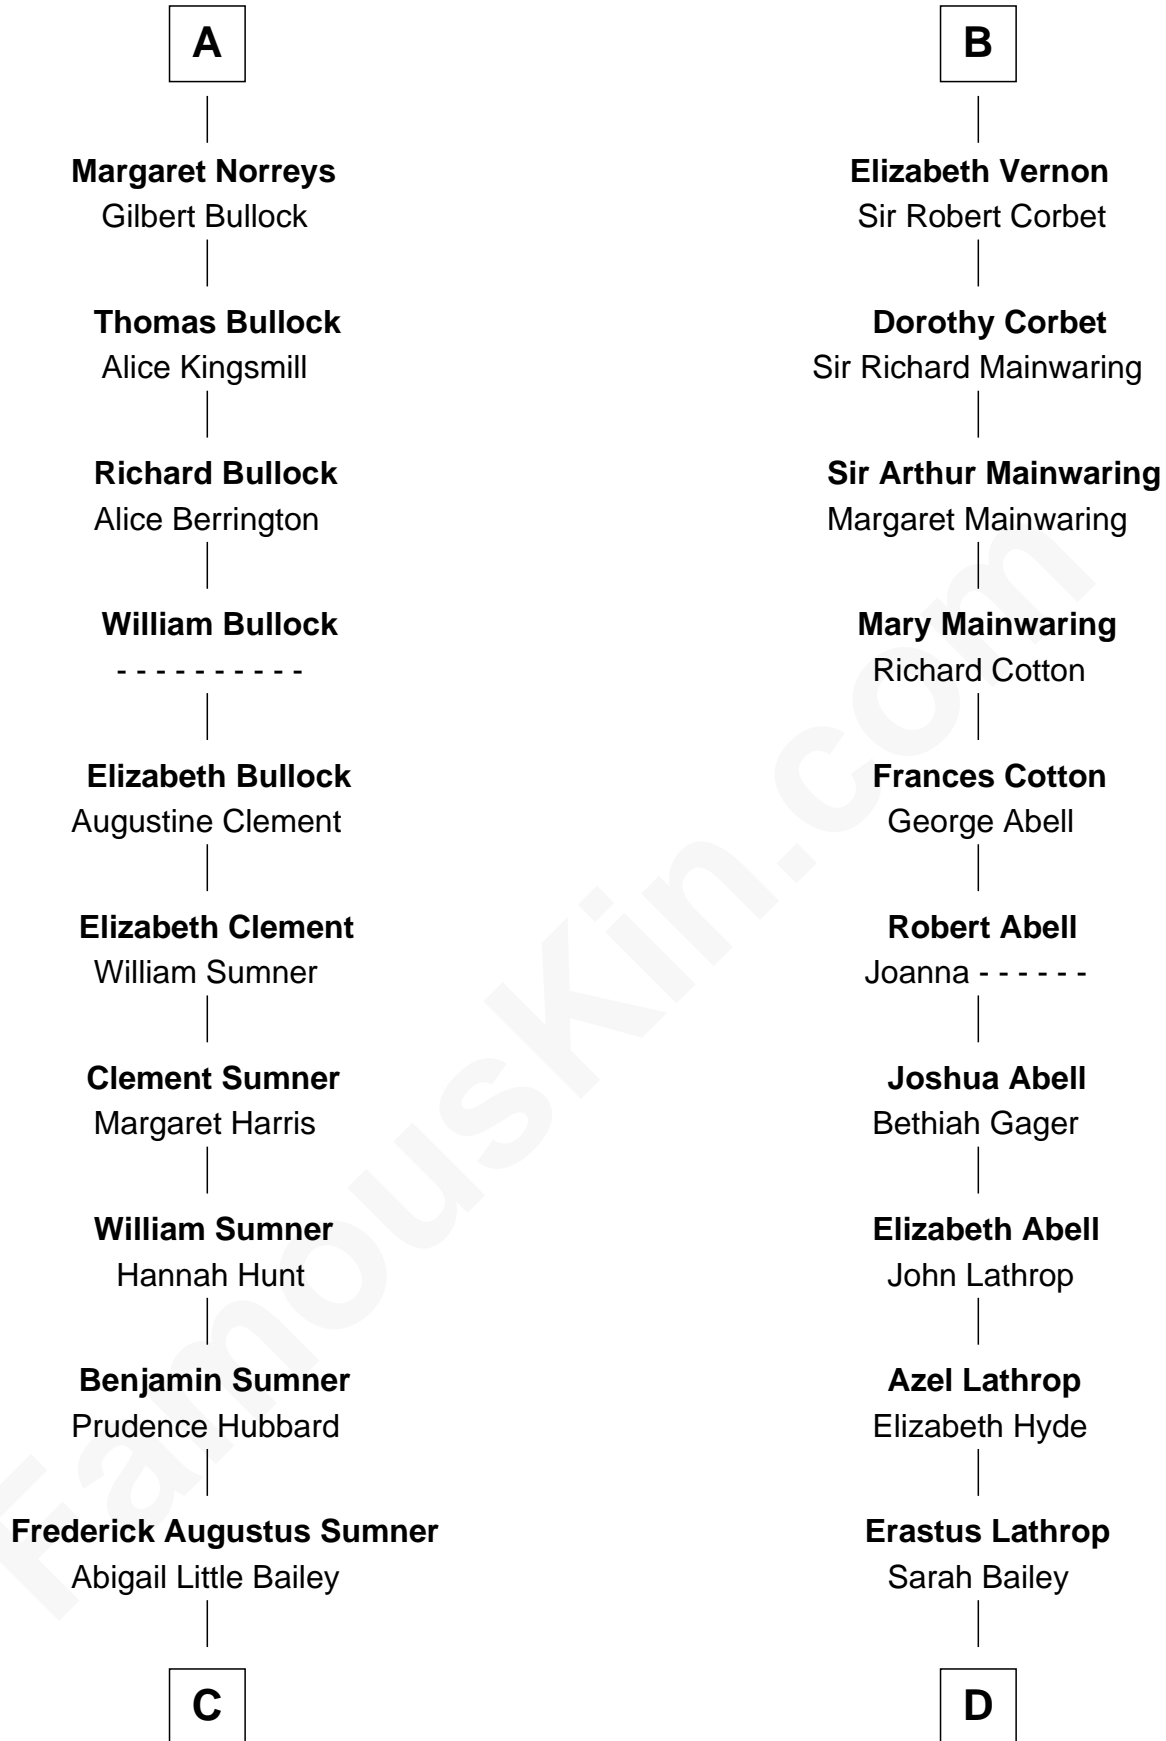

FamousKin.com

Relationship Chart of

Bill Weld

68th Governor of Massachusetts

19th cousin 2 times removed of

Marjorie Post

Founder of General Foods

Richard Fitzalan

Alice de Saluzzo

C

Sarah Sumner
Thomas Swan Weld

Dr. Francis Minot Weld
Fanny Elizabeth Bartholomew

Francis Minot Weld
Margaret Low White

David Weld
Mary Blake Nichols

Bill Weld
68th Governor of Massachusetts

D

Caroline Cushman Lathrop
Charles Rollin Post

Charles William Post
Elle Letitia Merriweather

Marjorie Post
Founder of General Foods