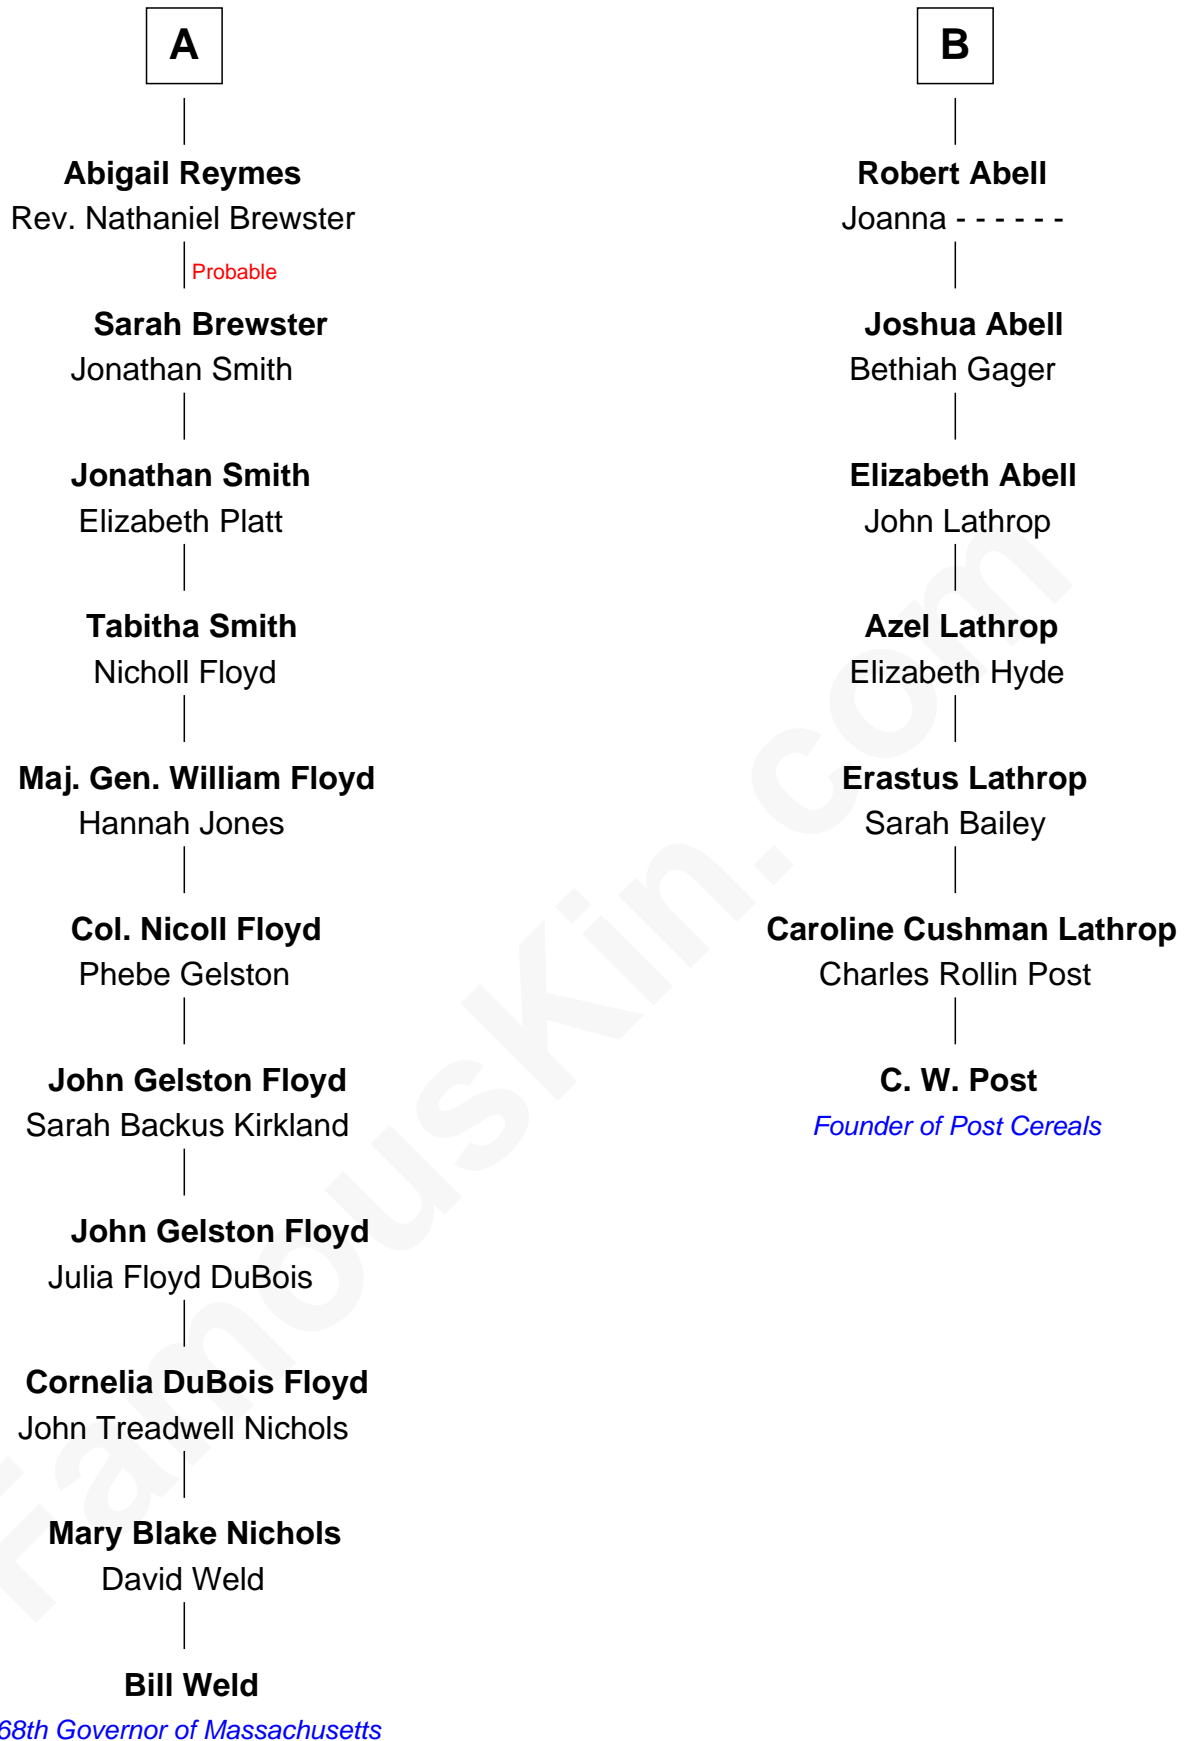

# FamousKin.com Relationship Chart of

**Bill Weld**

*68th Governor of Massachusetts*

**13th cousin 4 times removed of**

**C. W. Post**

*Founder of Post Cereals*

**James Butler**  
Joan Beauchamp

**Sir Thomas Butler**  
Anne Hankeford

**Margaret Butler**  
Sir William Boleyn

**Sir Edward Boleyn**  
Anne Tempest

**Elizabeth Boleyn**  
Thomas Payne

**Mary Payne**  
William Reymes

**William Reymes**  
Anne Evans

**John Reymes**  
Frances - - - - -

**A**

**Elizabeth Butler**  
John Talbot

**Ann Talbot**  
Sir Henry Vernon

**Elizabeth Vernon**  
Sir Robert Corbet

**Dorothy Corbet**  
Sir Richard Mainwaring

**Sir Arthur Mainwaring**  
Margaret Mainwaring

**Mary Mainwaring**  
Richard Cotton

**Frances Cotton**  
George Abell

**B**

Bill Weld photo by [Marc Nozell](#) ([CC BY-SA 2.0](#))