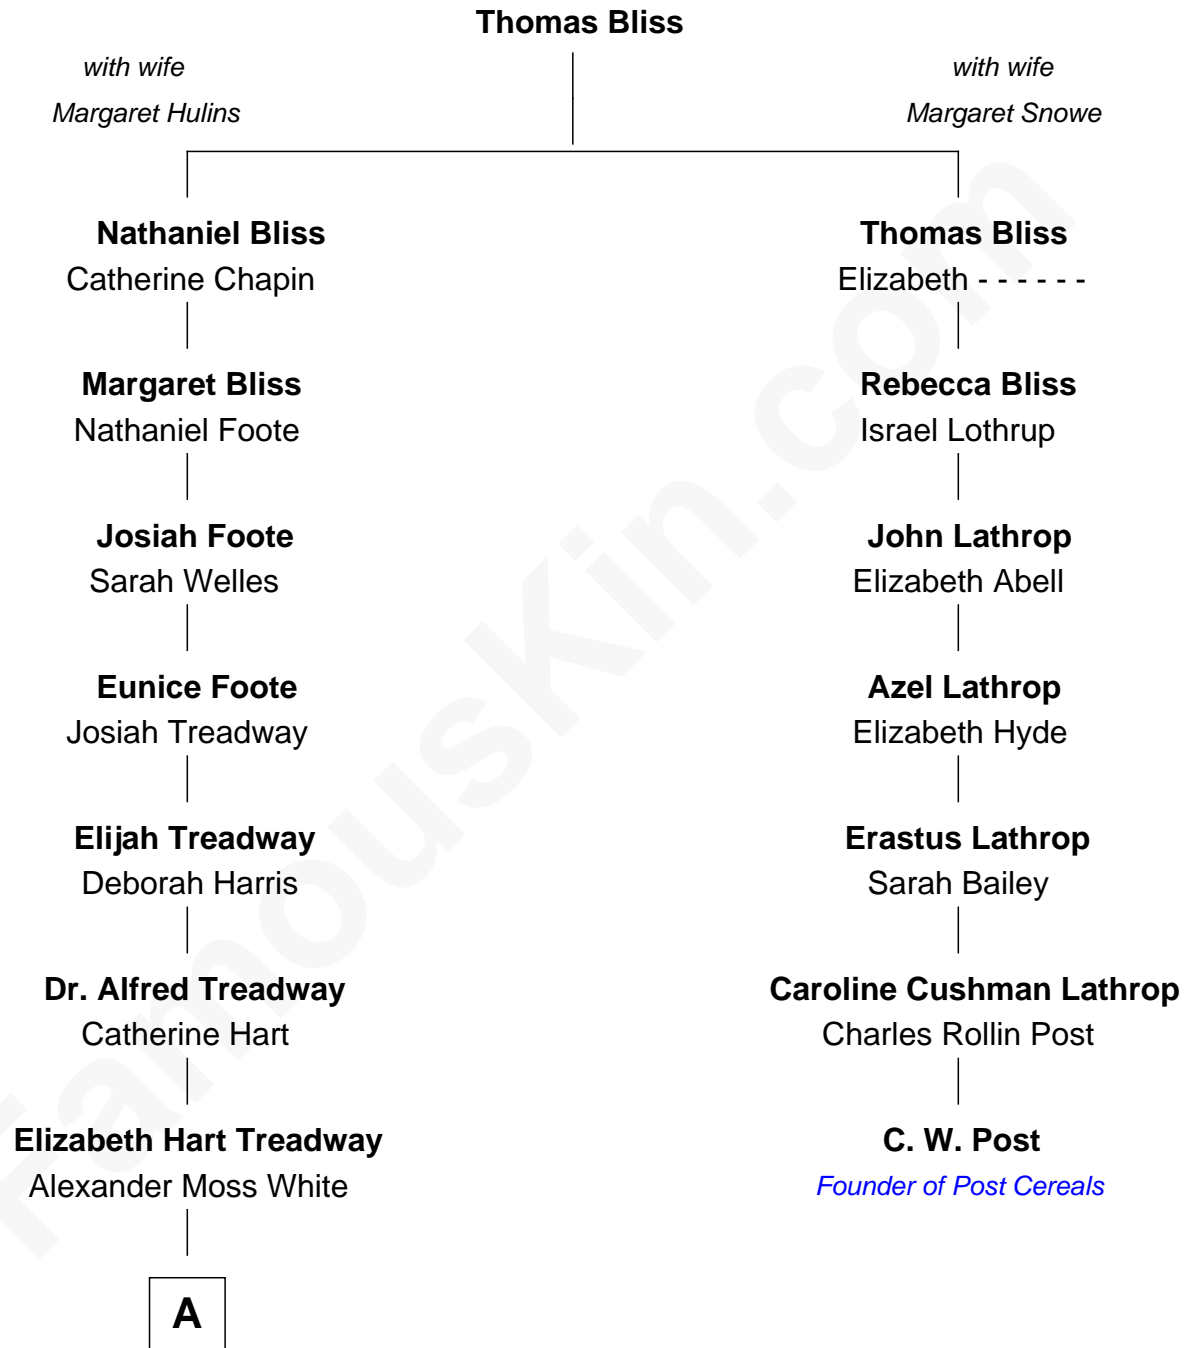

FamousKin.com Relationship Chart of

Bill Weld

68th Governor of Massachusetts

6th cousin 4 times removed of

C. W. Post

Founder of Post Cereals

A

—
William Augustus White

Harriet Hillard

—
Margaret Low White

Francis Minot Weld

—
David Weld

Mary Blake Nichols

—
Bill Weld

68th Governor of Massachusetts

FamousKin.com