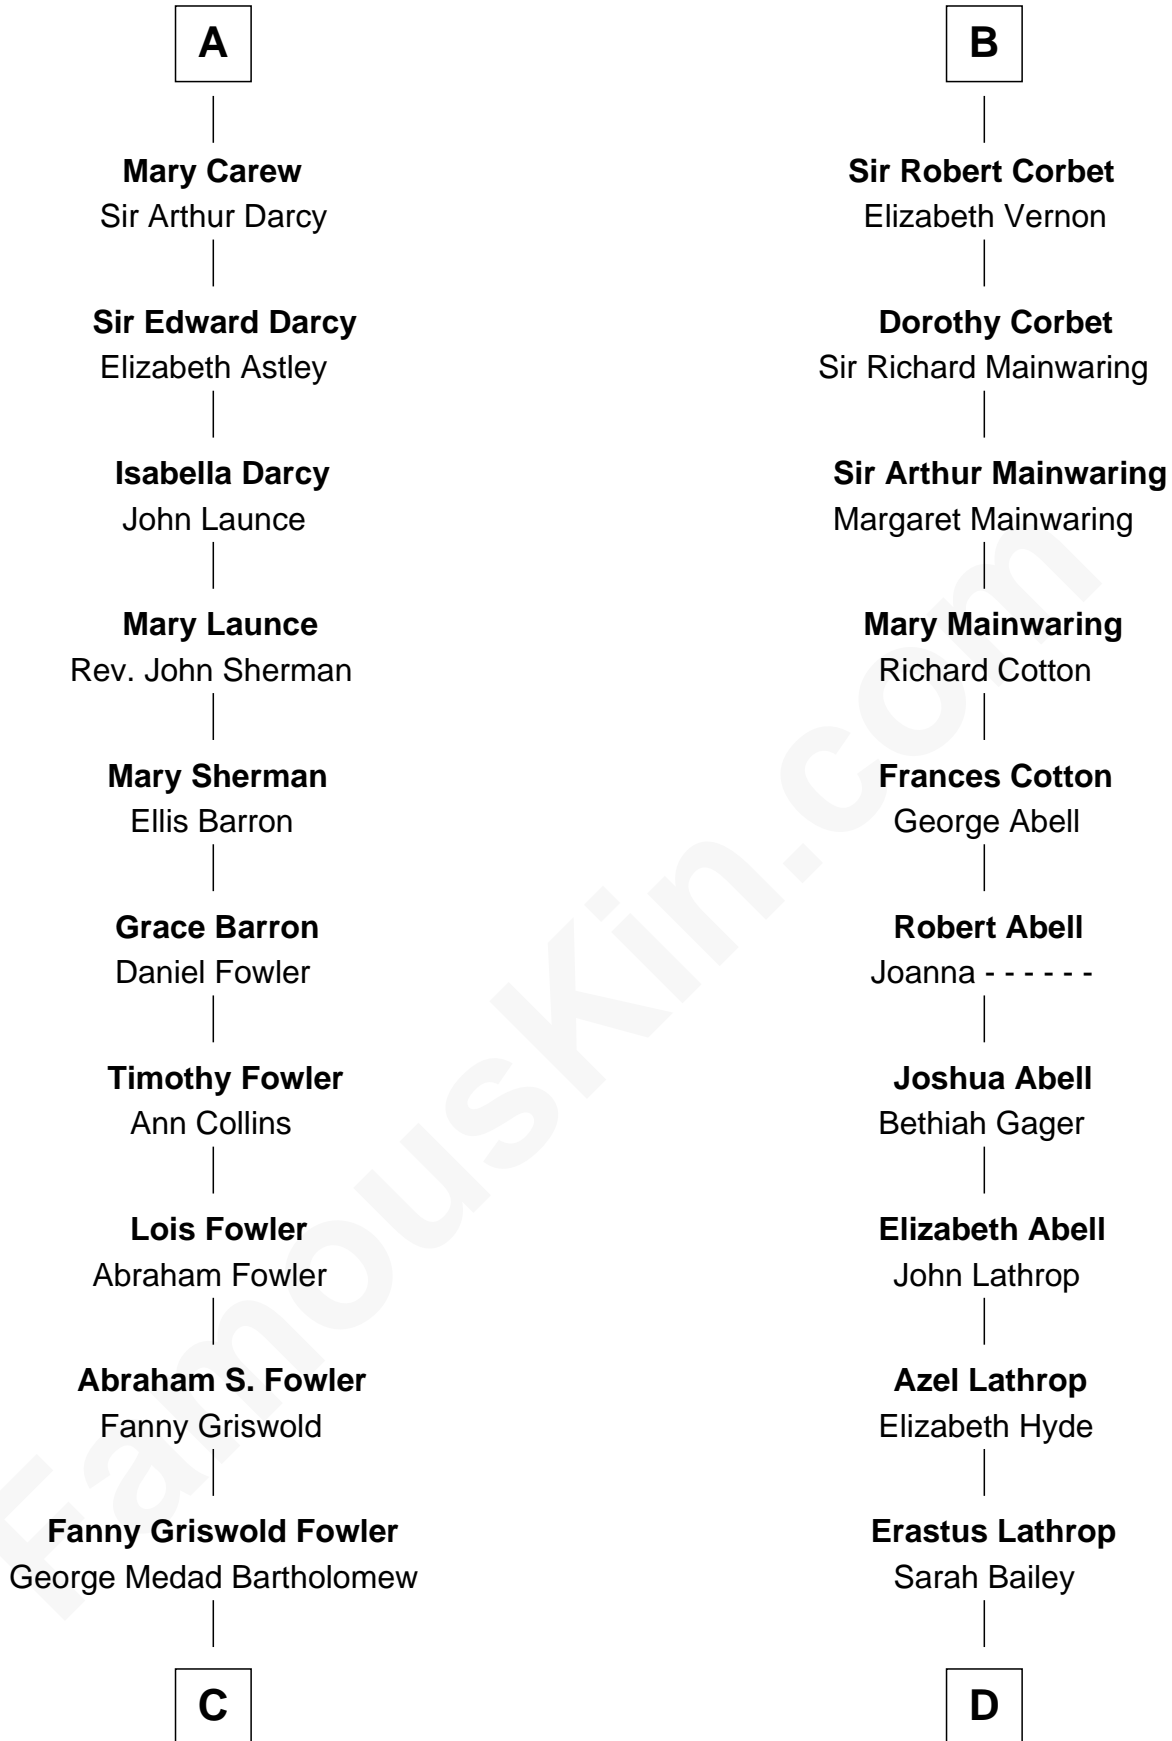

FamousKin.com Relationship Chart of

Bill Weld

68th Governor of Massachusetts

18th cousin 2 times removed of

C. W. Post

Founder of Post Cereals

C

Fanny Elizabeth Bartholomew

Dr. Francis Minot Weld

Francis Minot Weld

Margaret Low White

David Weld

Mary Blake Nichols

Bill Weld

68th Governor of Massachusetts

D