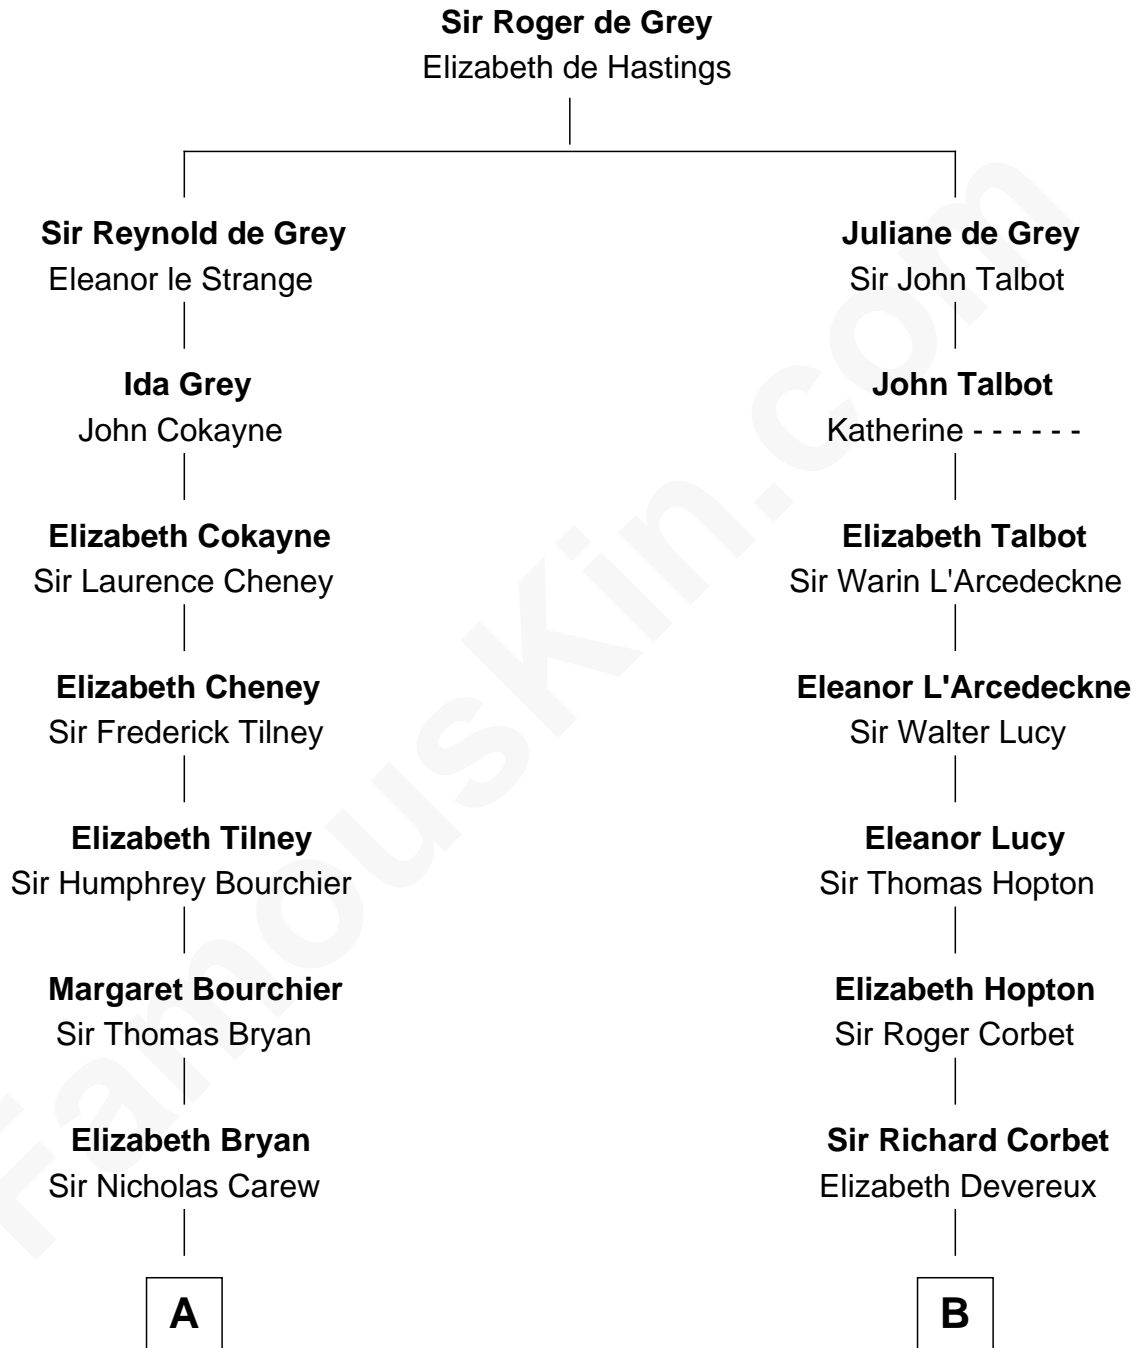

FamousKin.com Relationship Chart of

Bill Weld

68th Governor of Massachusetts

18th cousin 2 times removed of

C. W. Post

Founder of Post Cereals

C

Fanny Elizabeth Bartholomew

Dr. Francis Minot Weld

Francis Minot Weld

Margaret Low White

David Weld

Mary Blake Nichols

Bill Weld

68th Governor of Massachusetts

D