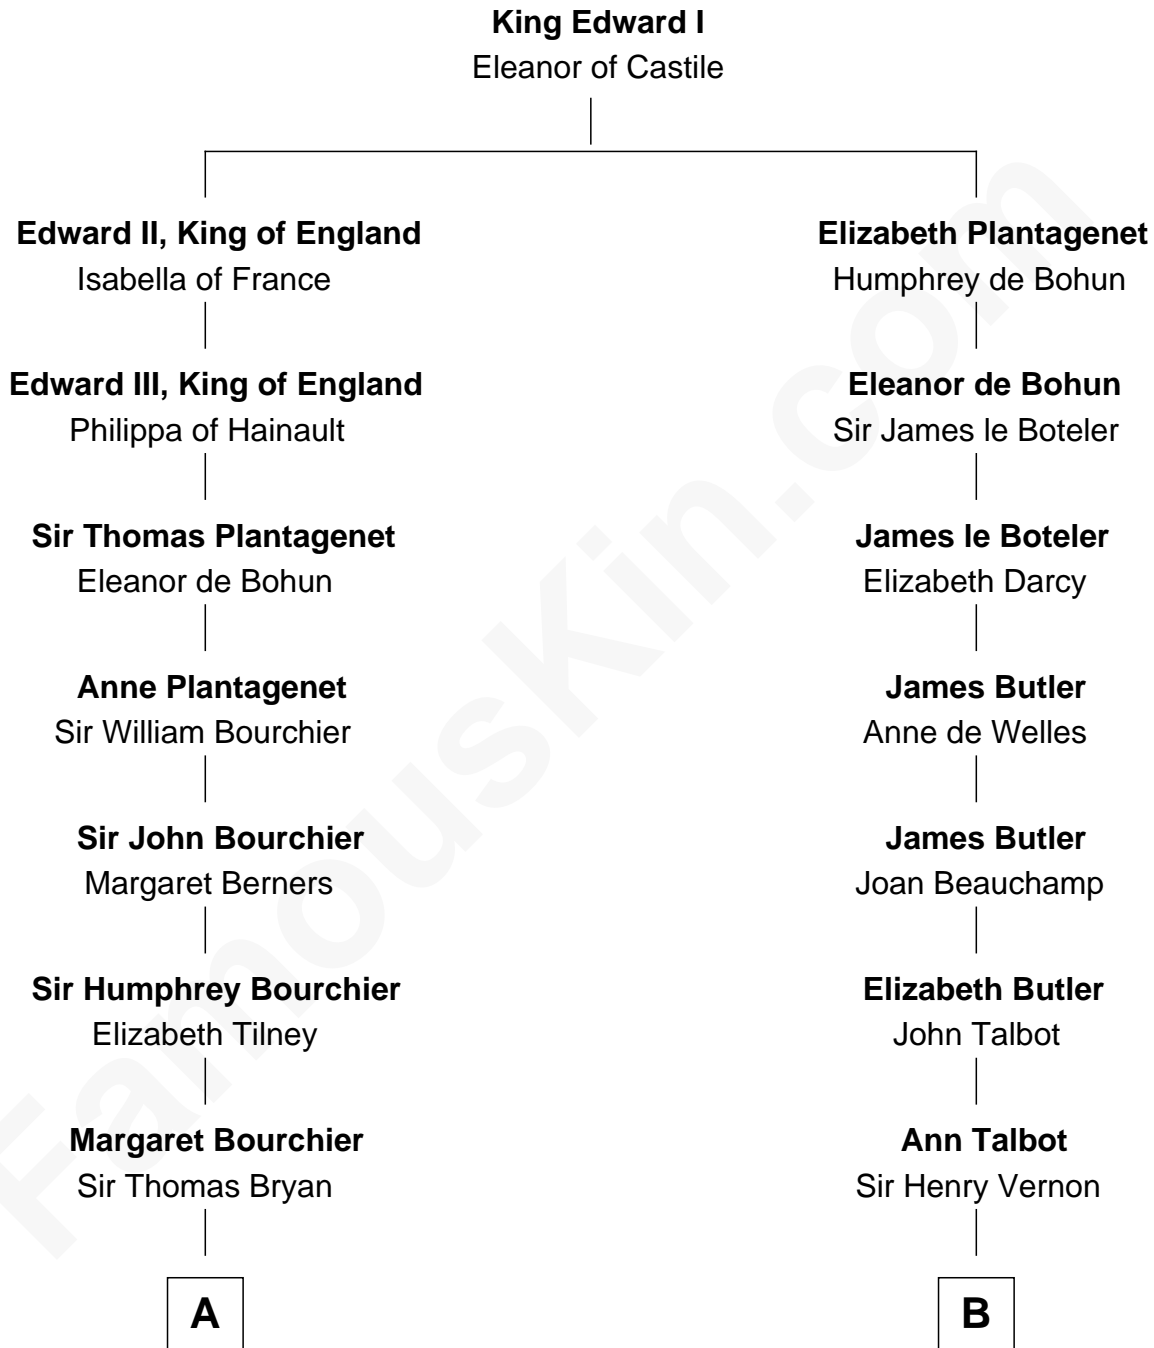

FamousKin.com Relationship Chart of

Bill Weld

68th Governor of Massachusetts

18th cousin 3 times removed of

C. W. Post

Founder of Post Cereals

C

Fanny Griswold Fowler
George Medad Bartholomew

Fanny Elizabeth Bartholomew
Dr. Francis Minot Weld

Francis Minot Weld
Margaret Low White

David Weld
Mary Blake Nichols

Bill Weld
68th Governor of Massachusetts

D

Caroline Cushman Lathrop
Charles Rollin Post