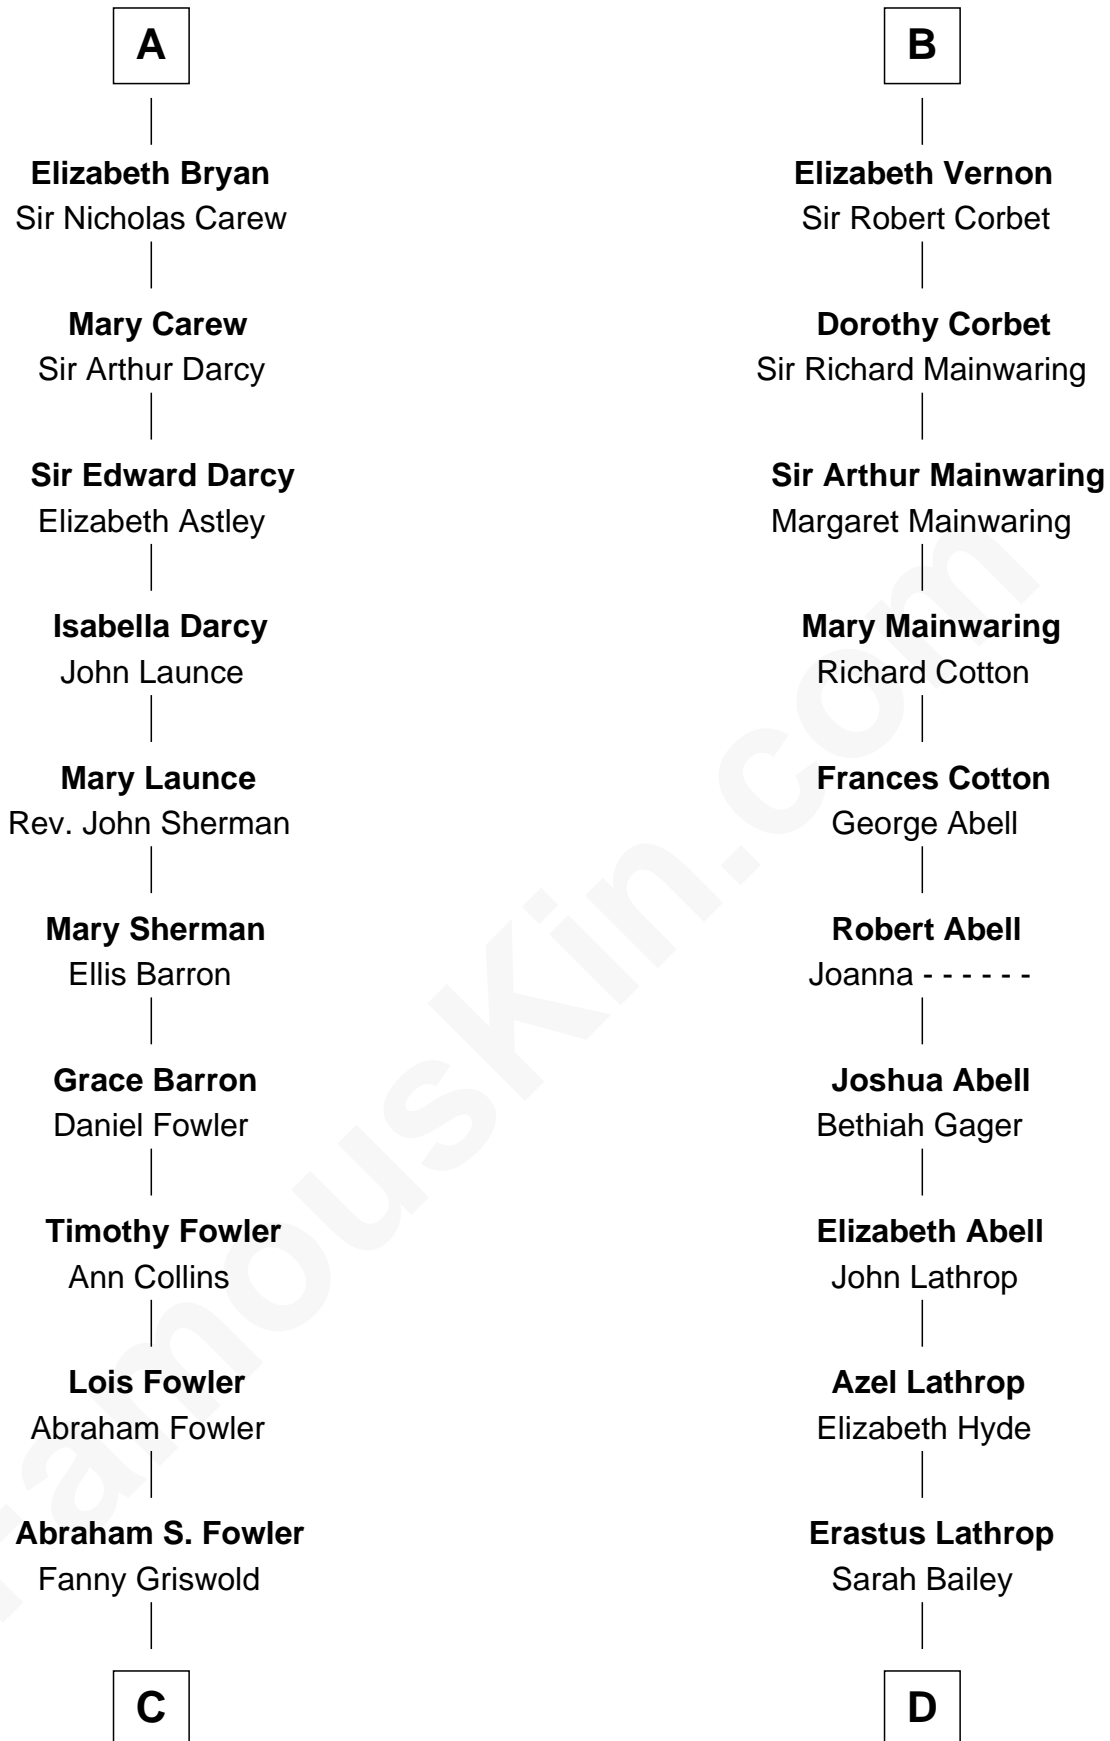

FamousKin.com Relationship Chart of

Bill Weld

68th Governor of Massachusetts

18th cousin 3 times removed of

C. W. Post

Founder of Post Cereals

C

Fanny Griswold Fowler
George Medad Bartholomew

Fanny Elizabeth Bartholomew
Dr. Francis Minot Weld

Francis Minot Weld
Margaret Low White

David Weld
Mary Blake Nichols

Bill Weld
68th Governor of Massachusetts

D

Caroline Cushman Lathrop
Charles Rollin Post