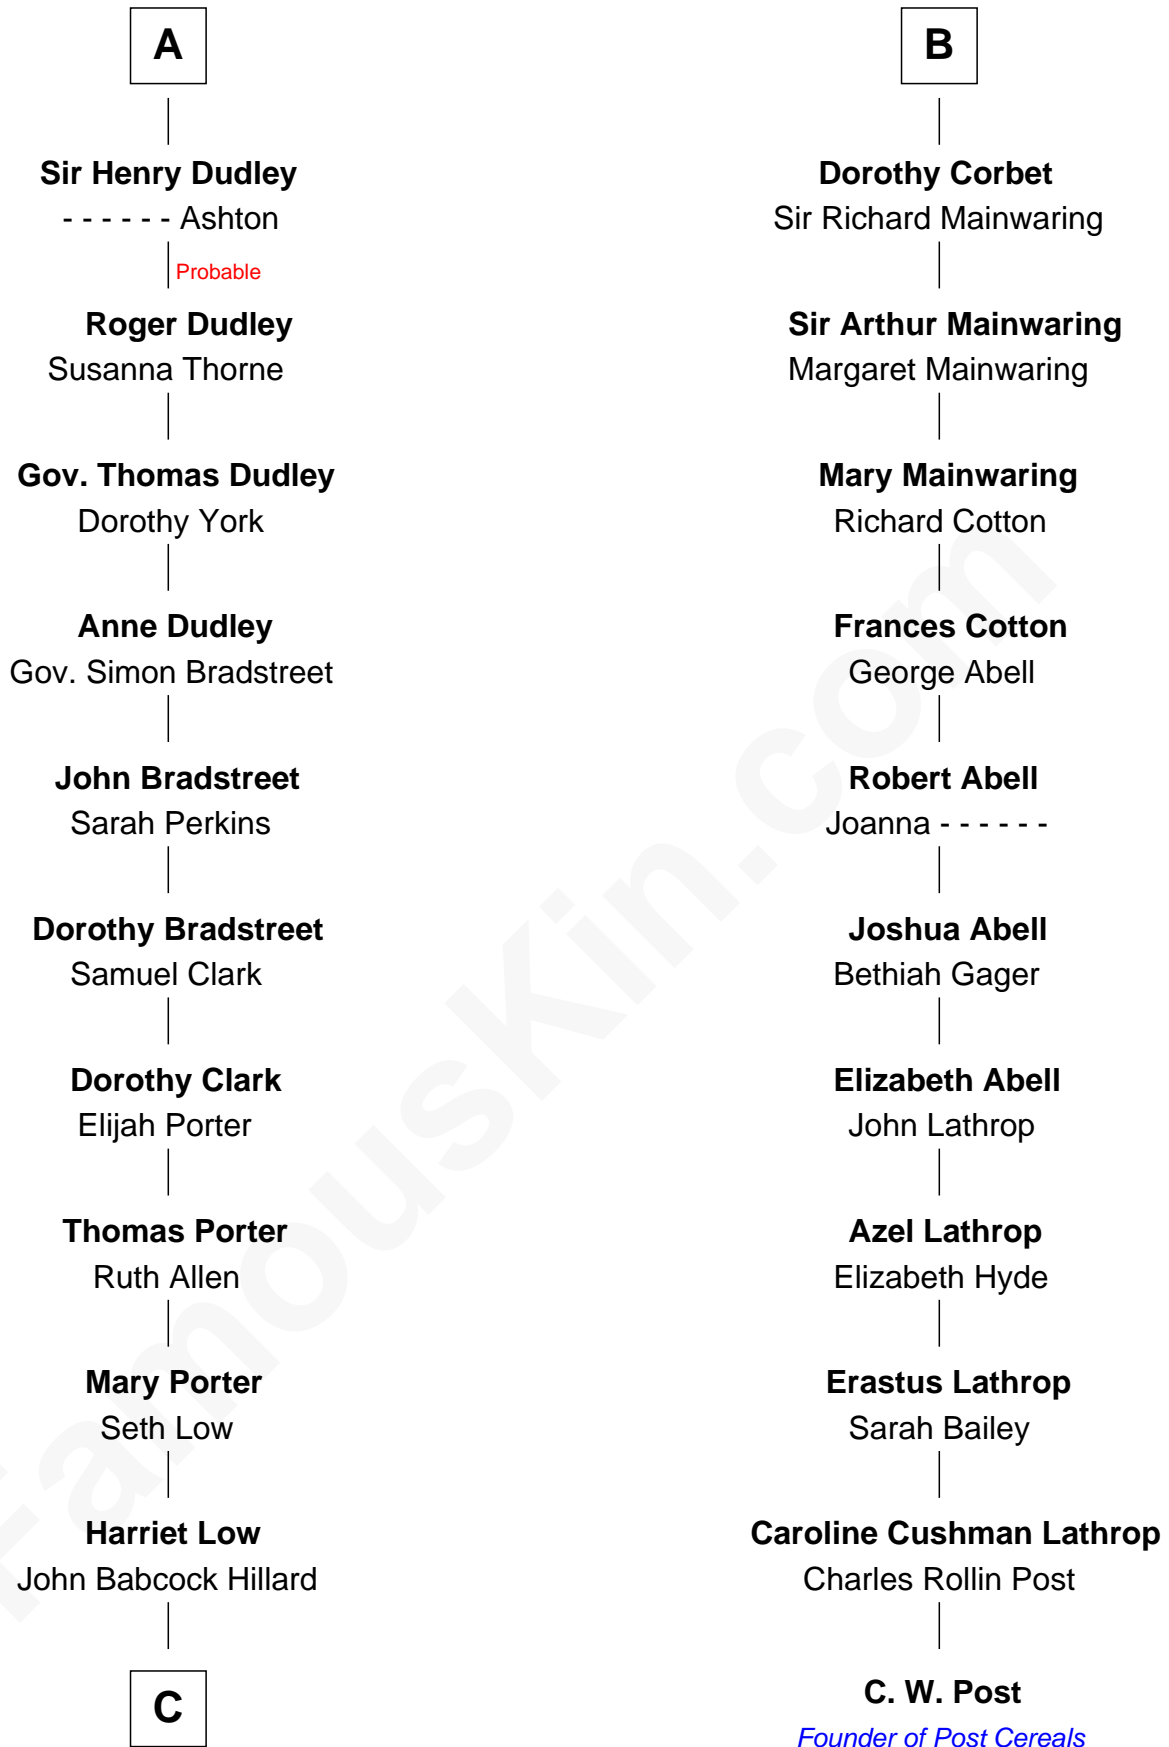

FamousKin.com Relationship Chart of

Bill Weld

68th Governor of Massachusetts

17th cousin 3 times removed of

C. W. Post

Founder of Post Cereals

C

—
Harriet Hillard
William Augustus White

—
Margaret Low White
Francis Minot Weld

—
David Weld
Mary Blake Nichols

—
Bill Weld
68th Governor of Massachusetts

FamousKin.com