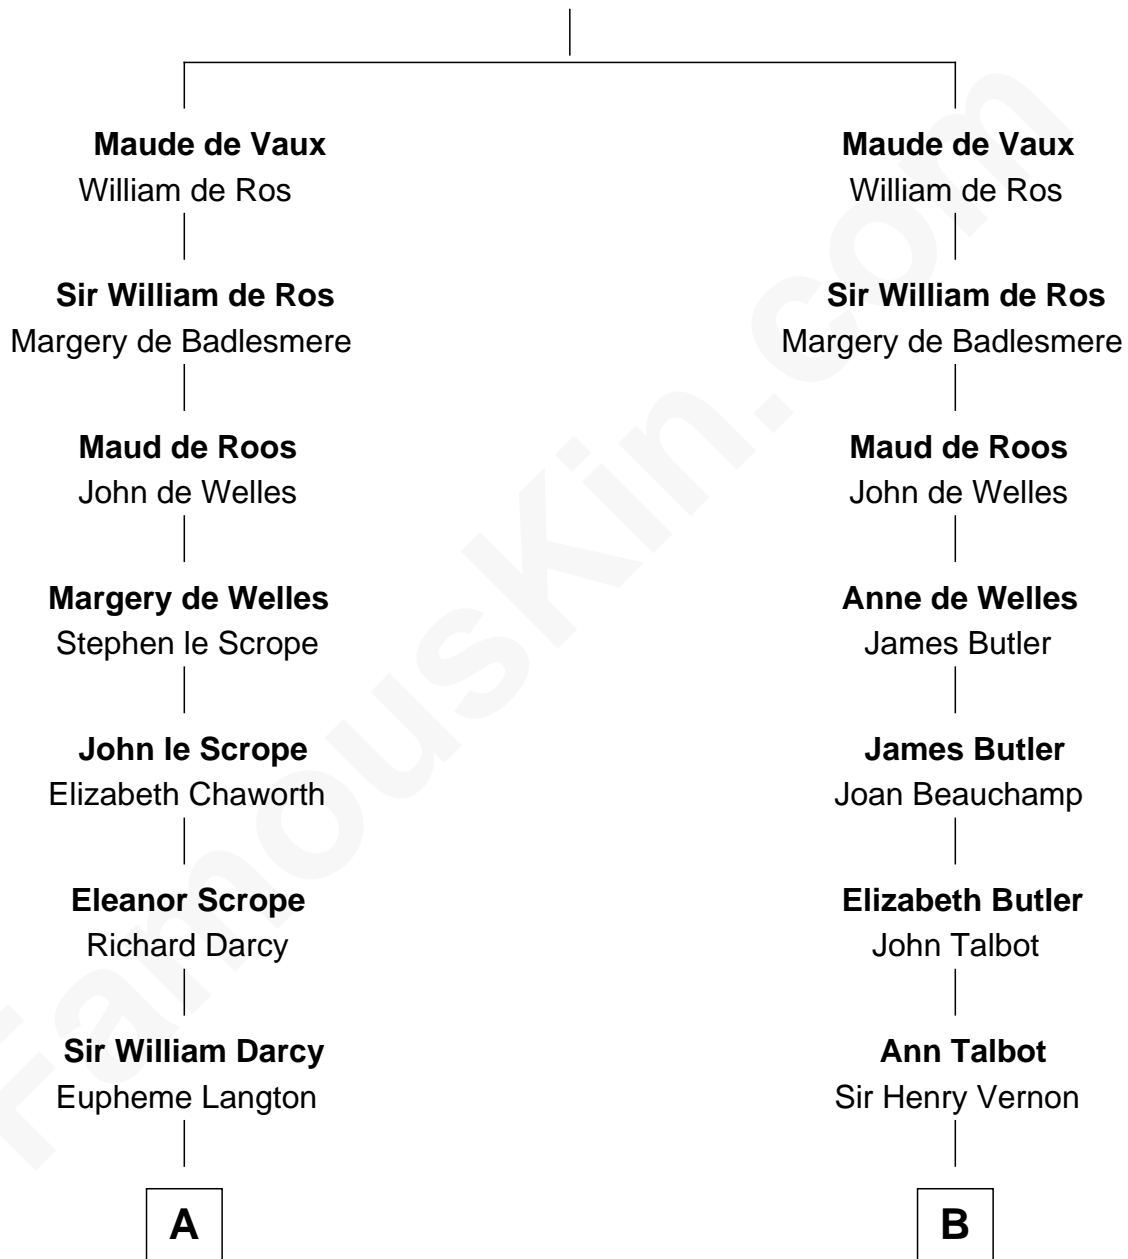

FamousKin.com Relationship Chart of

Bill Weld

68th Governor of Massachusetts

18th cousin 3 times removed of

C. W. Post

Founder of Post Cereals

John de Vaux

C

Fanny Griswold Fowler
George Medad Bartholomew

Fanny Elizabeth Bartholomew
Dr. Francis Minot Weld

Francis Minot Weld
Margaret Low White

David Weld
Mary Blake Nichols

Bill Weld
68th Governor of Massachusetts