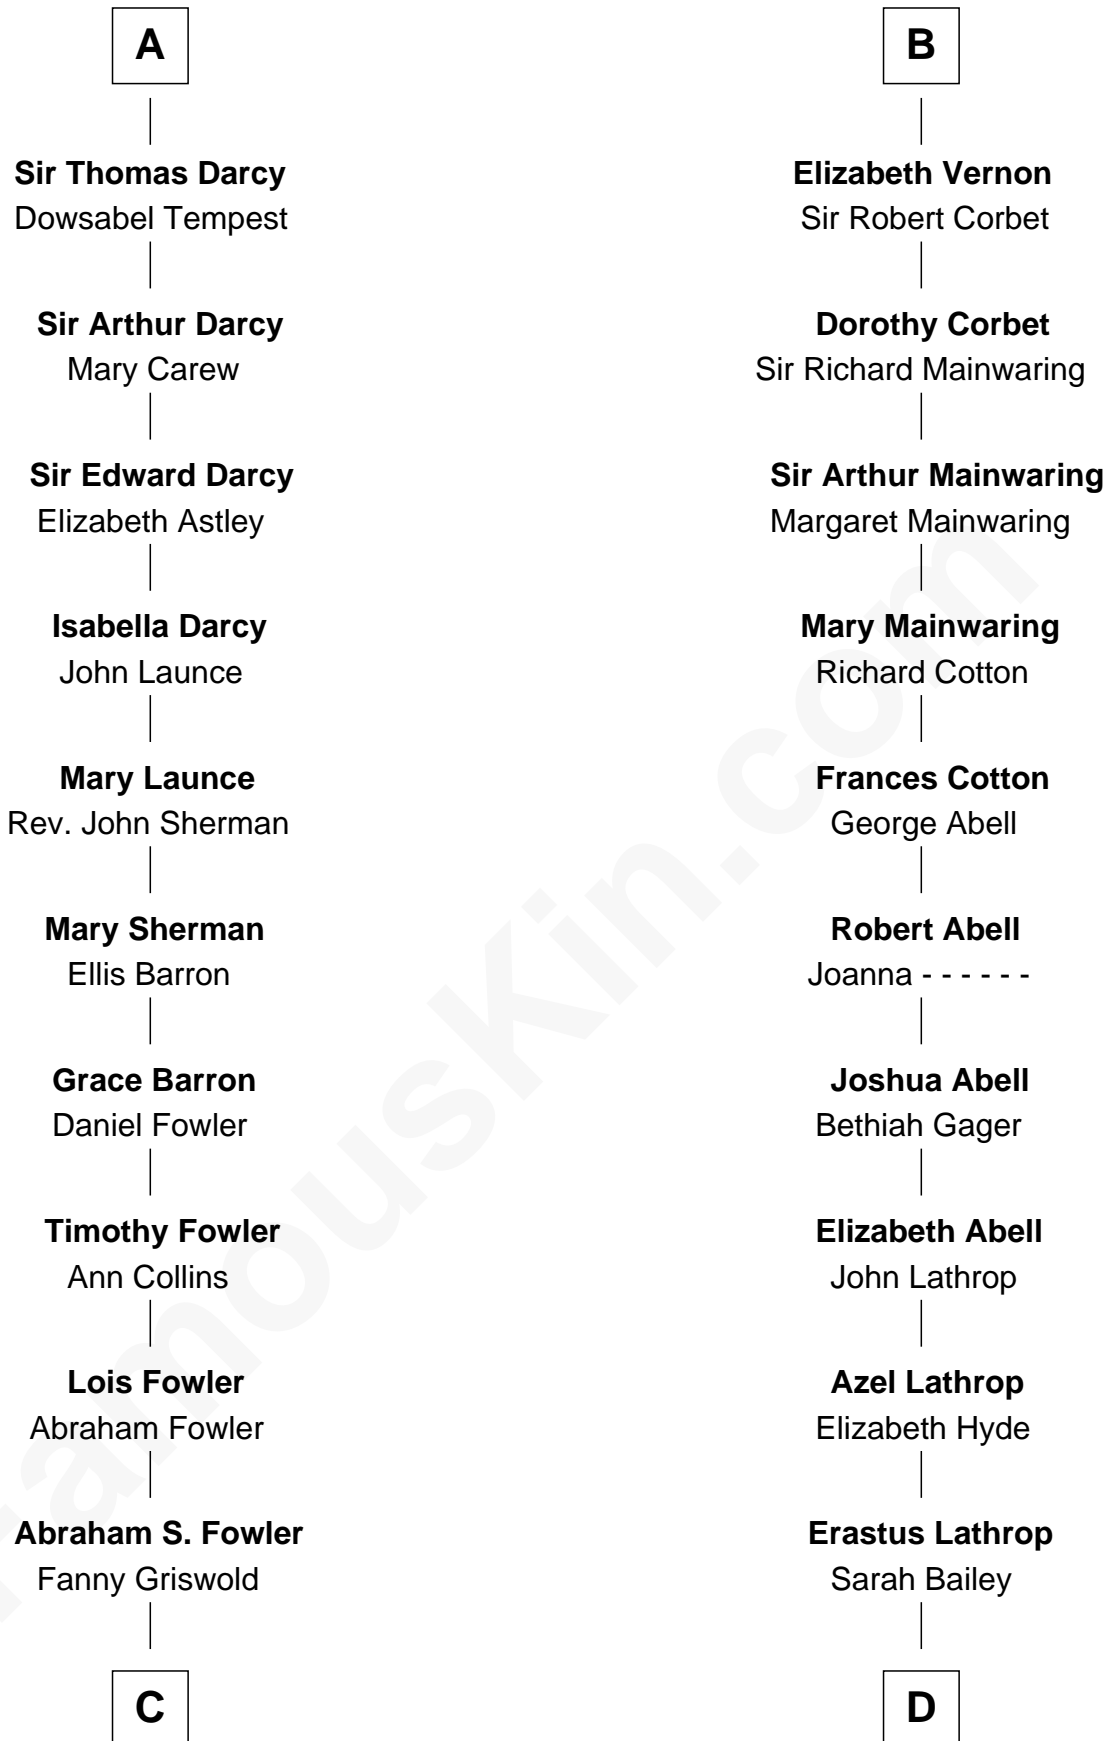

FamousKin.com Relationship Chart of

Bill Weld

68th Governor of Massachusetts

18th cousin 3 times removed of

C. W. Post

Founder of Post Cereals

John de Vaux

C

Fanny Griswold Fowler
George Medad Bartholomew

Fanny Elizabeth Bartholomew
Dr. Francis Minot Weld

Francis Minot Weld
Margaret Low White

David Weld
Mary Blake Nichols

Bill Weld
68th Governor of Massachusetts

D

Caroline Cushman Lathrop
Charles Rollin Post

C. W. Post
Founder of Post Cereals

FamousKin.com