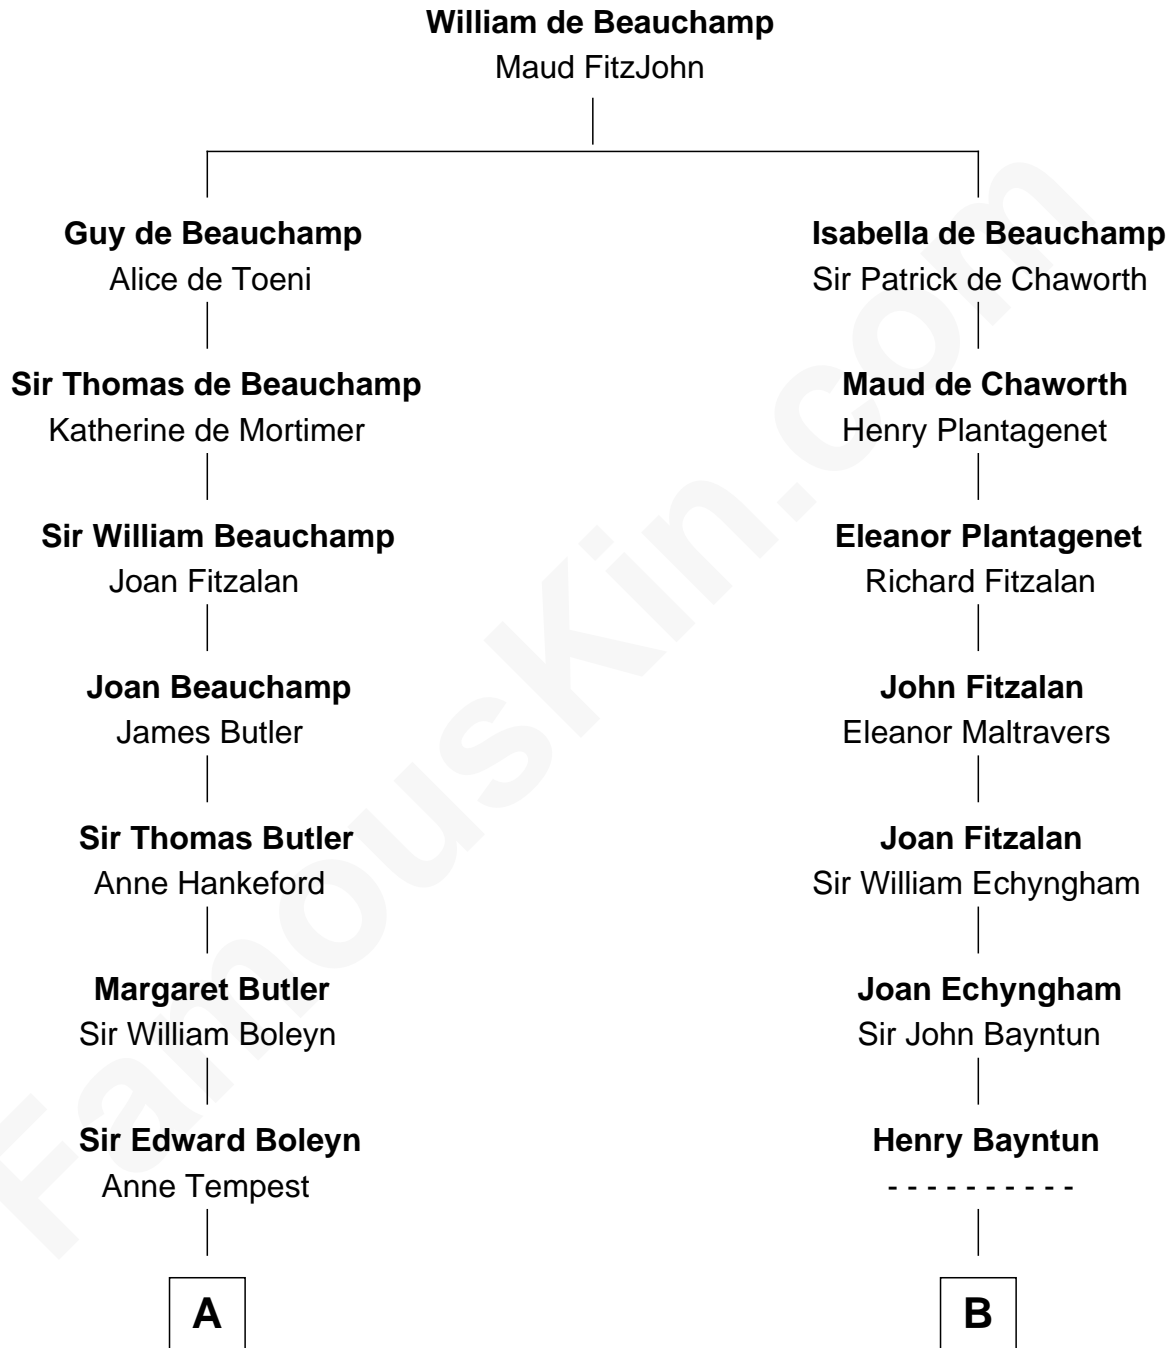

# FamousKin.com Relationship Chart of

**Bill Weld**

*68th Governor of Massachusetts*

21st cousin of

**Pete Seeger**

*American Folk Singer*

**C**

**John Gelston Floyd**  
Sarah Backus Kirkland

**John Gelston Floyd**  
Julia Floyd DuBois

**Cornelia DuBois Floyd**  
John Treadwell Nichols

**Mary Blake Nichols**  
David Weld

**Bill Weld**  
*68th Governor of Massachusetts*

**D**

**Thomas Simmons**  
Sarah Homans Thwing

**Elsie Thwing Simmons**  
Albert Adams

**Elsie Simmons Adams**  
Charles Louis Seeger

**Charles Louis Seeger**  
Constance de Clyver Edson

**Pete Seeger**  
*American Folk Singer*