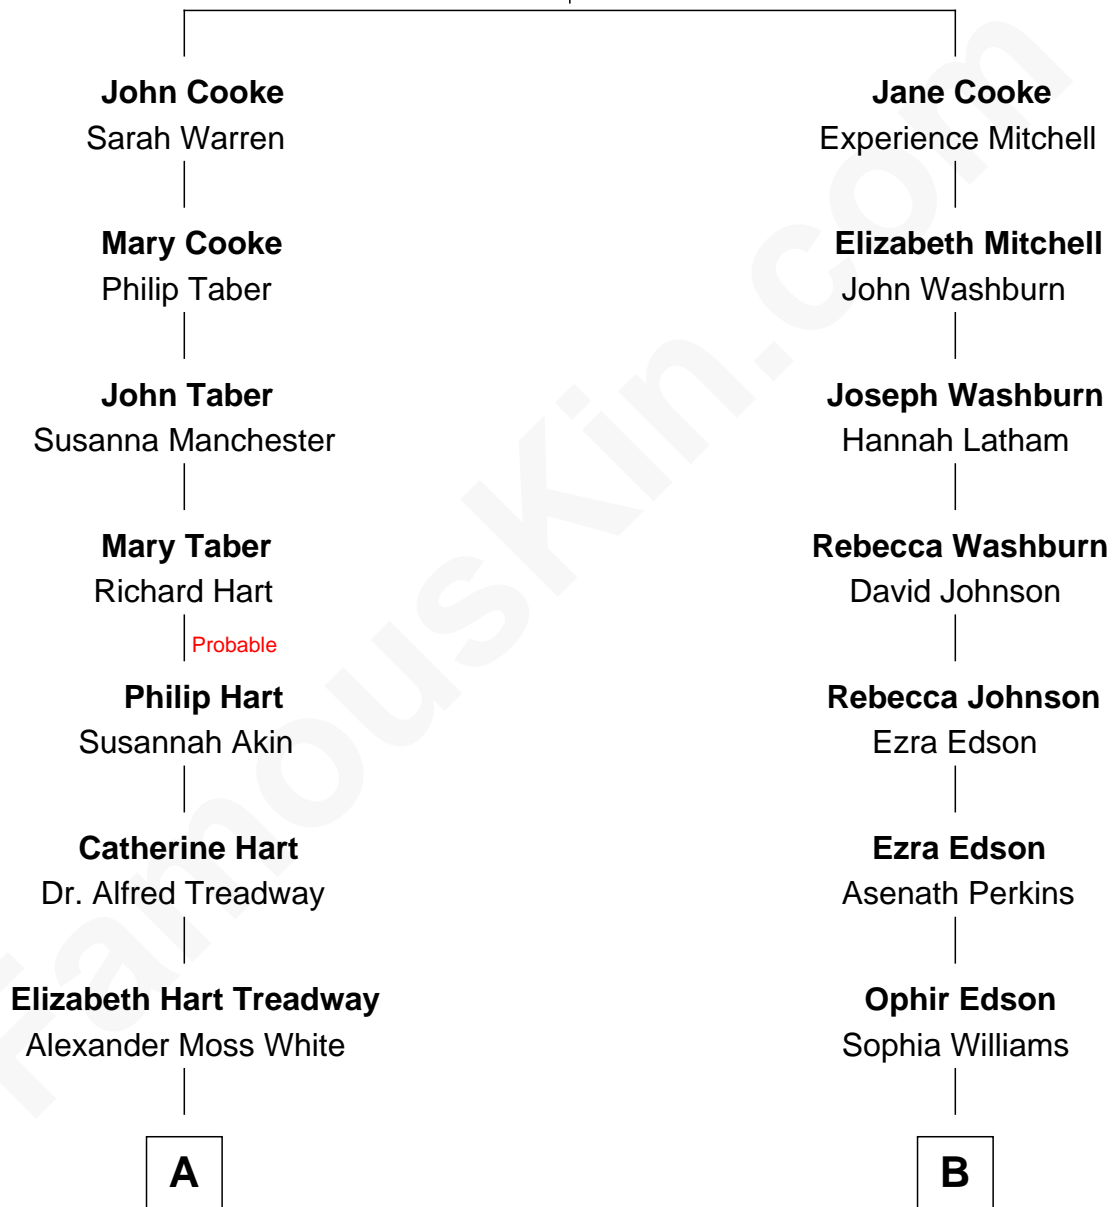

FamousKin.com Relationship Chart of

Bill Weld

68th Governor of Massachusetts

10th cousin of

Pete Seeger

American Folk Singer

Francis Cooke
Hester le Mahieu

A

William Augustus White

Harriet Hillard

Margaret Low White

Francis Minot Weld

David Weld

Mary Blake Nichols

Bill Weld

68th Governor of Massachusetts

American Folk Singer