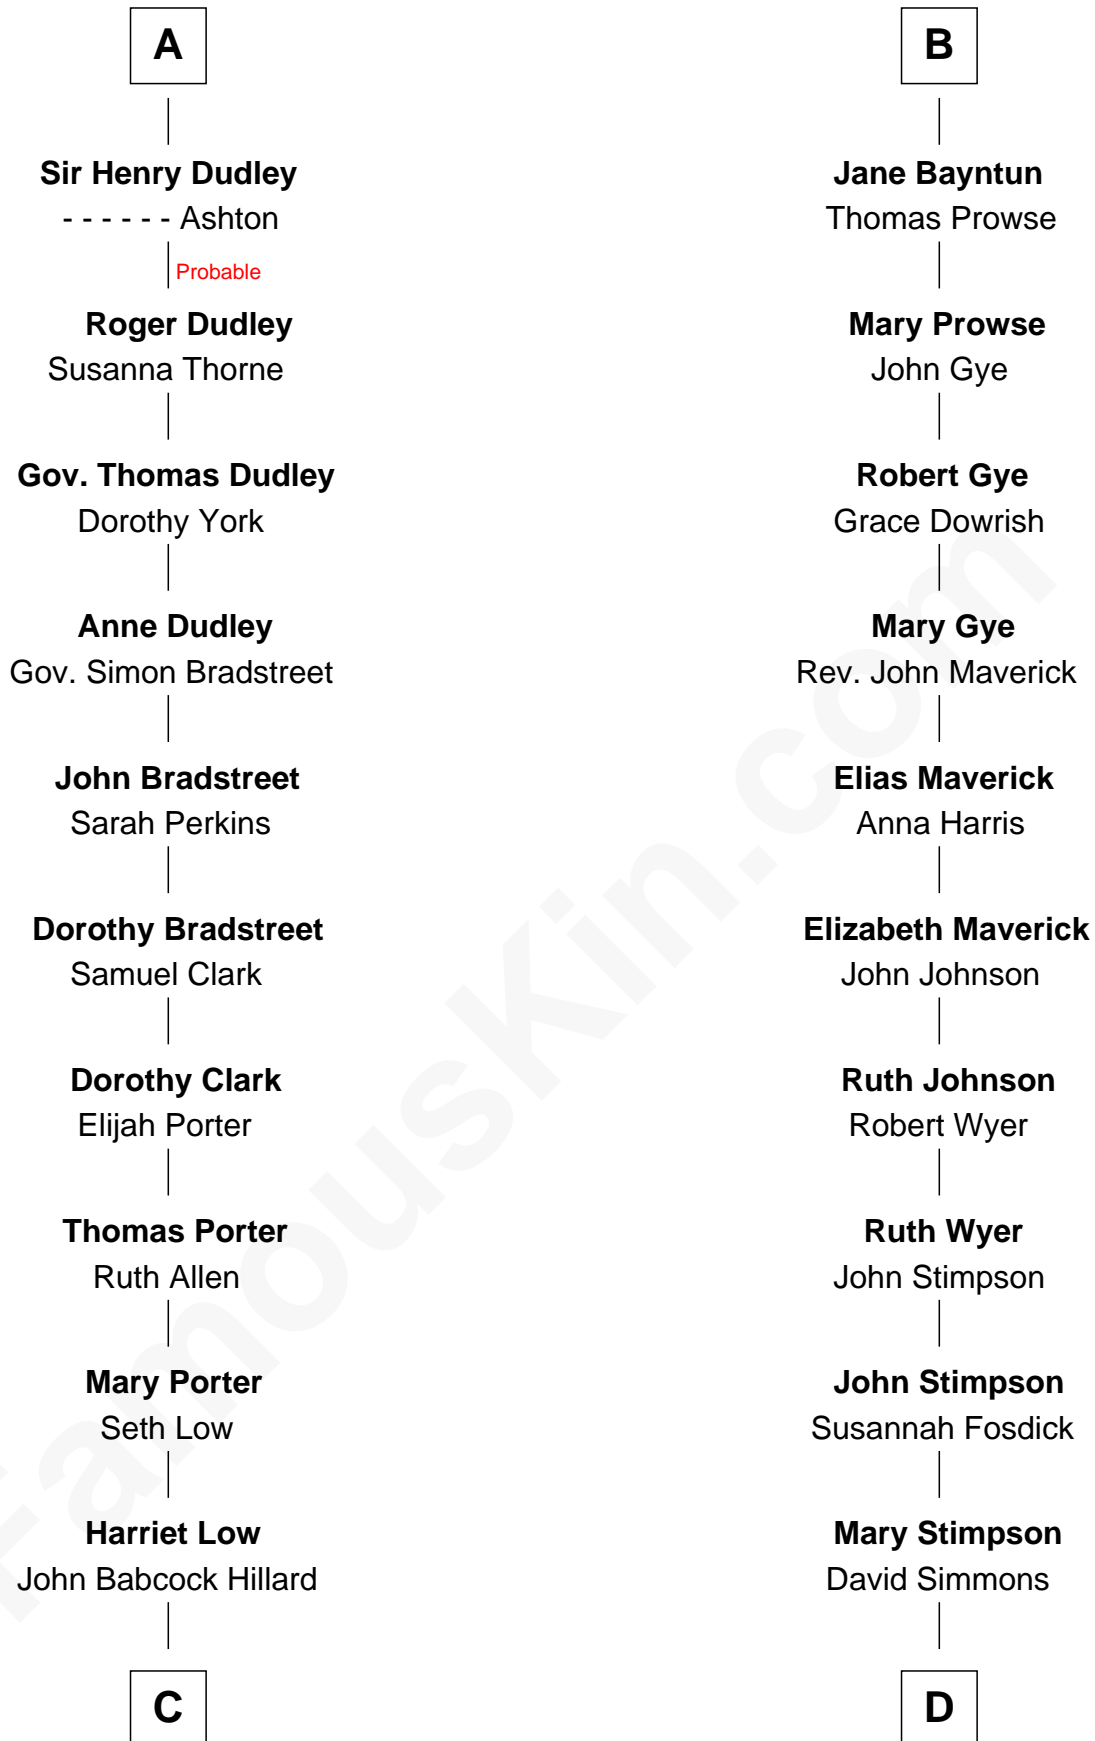

FamousKin.com Relationship Chart of

Bill Weld

68th Governor of Massachusetts

20th cousin 1 time removed of

Pete Seeger

American Folk Singer

Sir Thomas de Berkeley

Joan de Ferrers

Eve la Zouche

Milicent de Berkeley

John Maltravers

Sir John Maltravers

Gwenthin - - - - -

Eleanor Maltravers

John Fitzalan

Joan Fitzalan

Sir William Echyngham

Joan Echyngham

Sir John Bayntun

Henry Bayntun

- - - - -

B

C

Harriet Hillard
William Augustus White

Margaret Low White
Francis Minot Weld

David Weld
Mary Blake Nichols

Bill Weld
68th Governor of Massachusetts

D

Thomas Simmons
Sarah Homans Thwing

Elsie Thwing Simmons
Albert Adams

Elsie Simmons Adams
Charles Louis Seeger