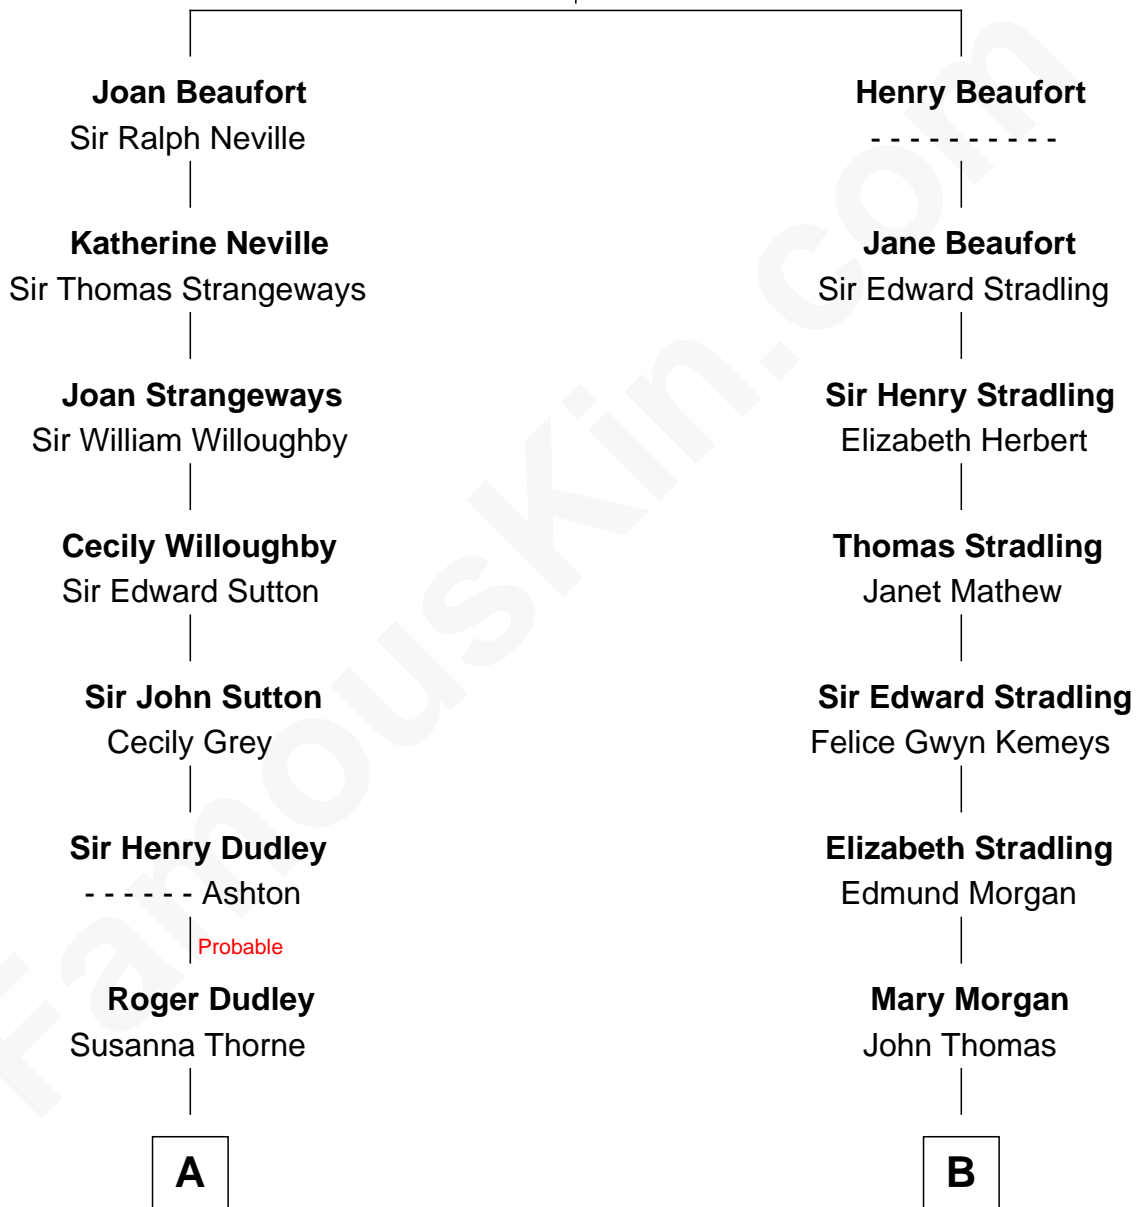

FamousKin.com Relationship Chart of

Bill Weld

68th Governor of Massachusetts

18th cousin 2 times removed of

Sally Ride

1st American Woman in Space

John of Gaunt
Katherine Roet

C

David Weld
Mary Blake Nichols

Bill Weld
68th Governor of Massachusetts

D

Charles Everroad Richardson
Blanche Gibson

Jennie Mae Richardson
Thomas Vernam Ride

Dale Burdell Ride
Carol Joyce Anderson

Sally Ride
1st American Woman in Space