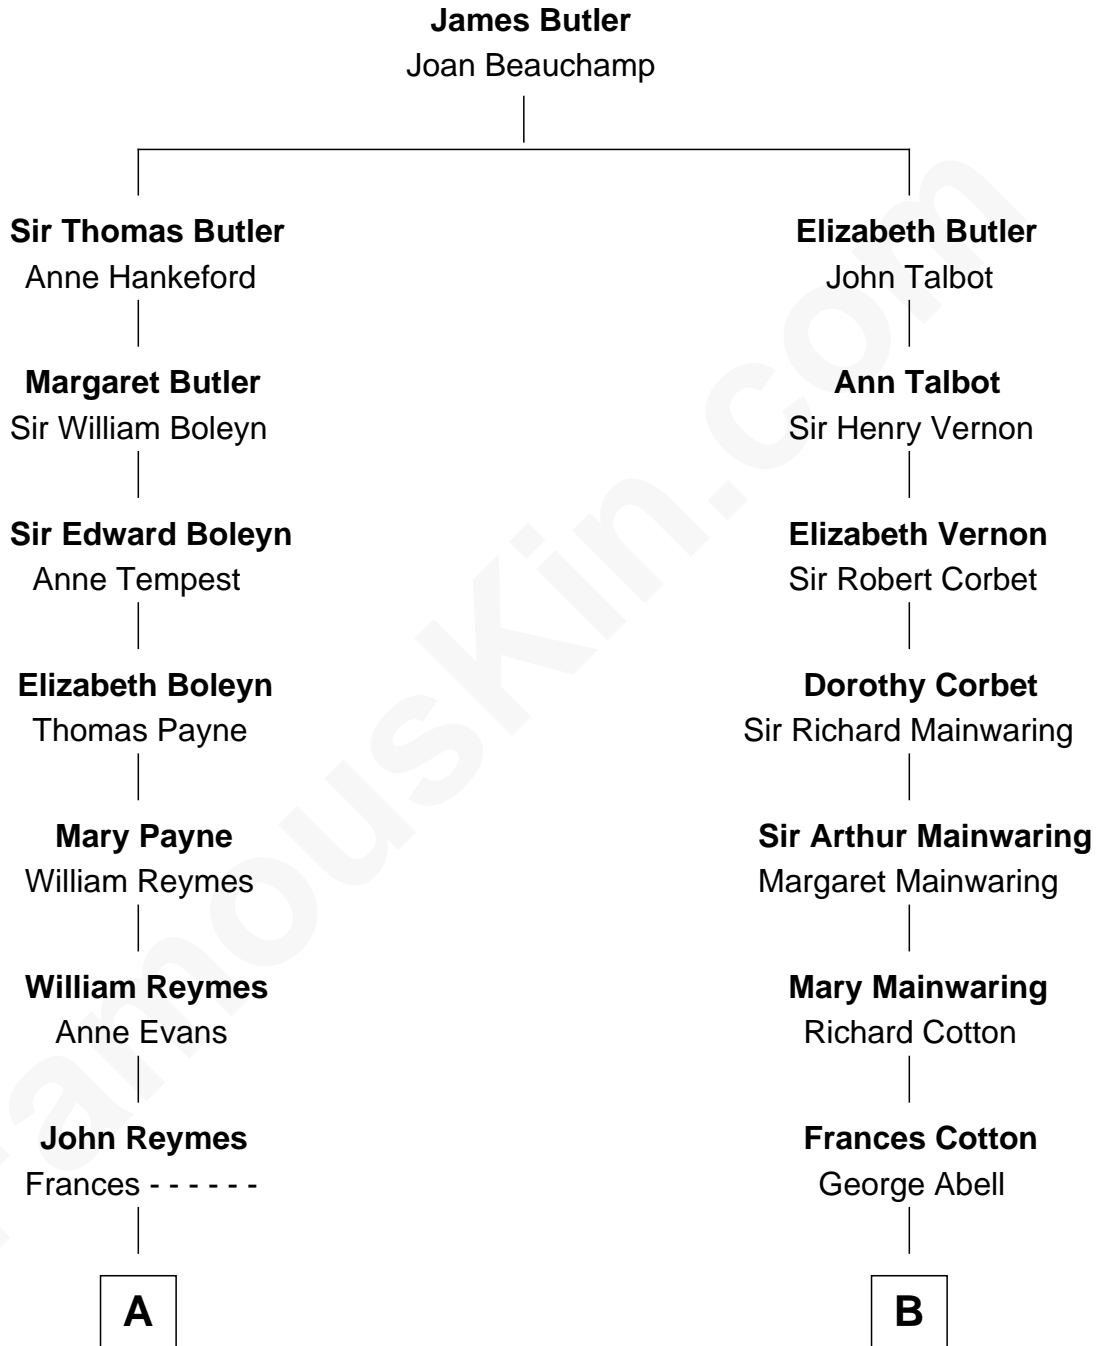

FamousKin.com

Relationship Chart of

Bill Weld

68th Governor of Massachusetts

17th cousin 1 time removed of

Adlai Stevenson III

U.S. Senator from Illinois

C

Ellen Borden

Adlai Ewing Stevenson

Adlai Stevenson III

U.S. Senator from Illinois

FamousKin.com