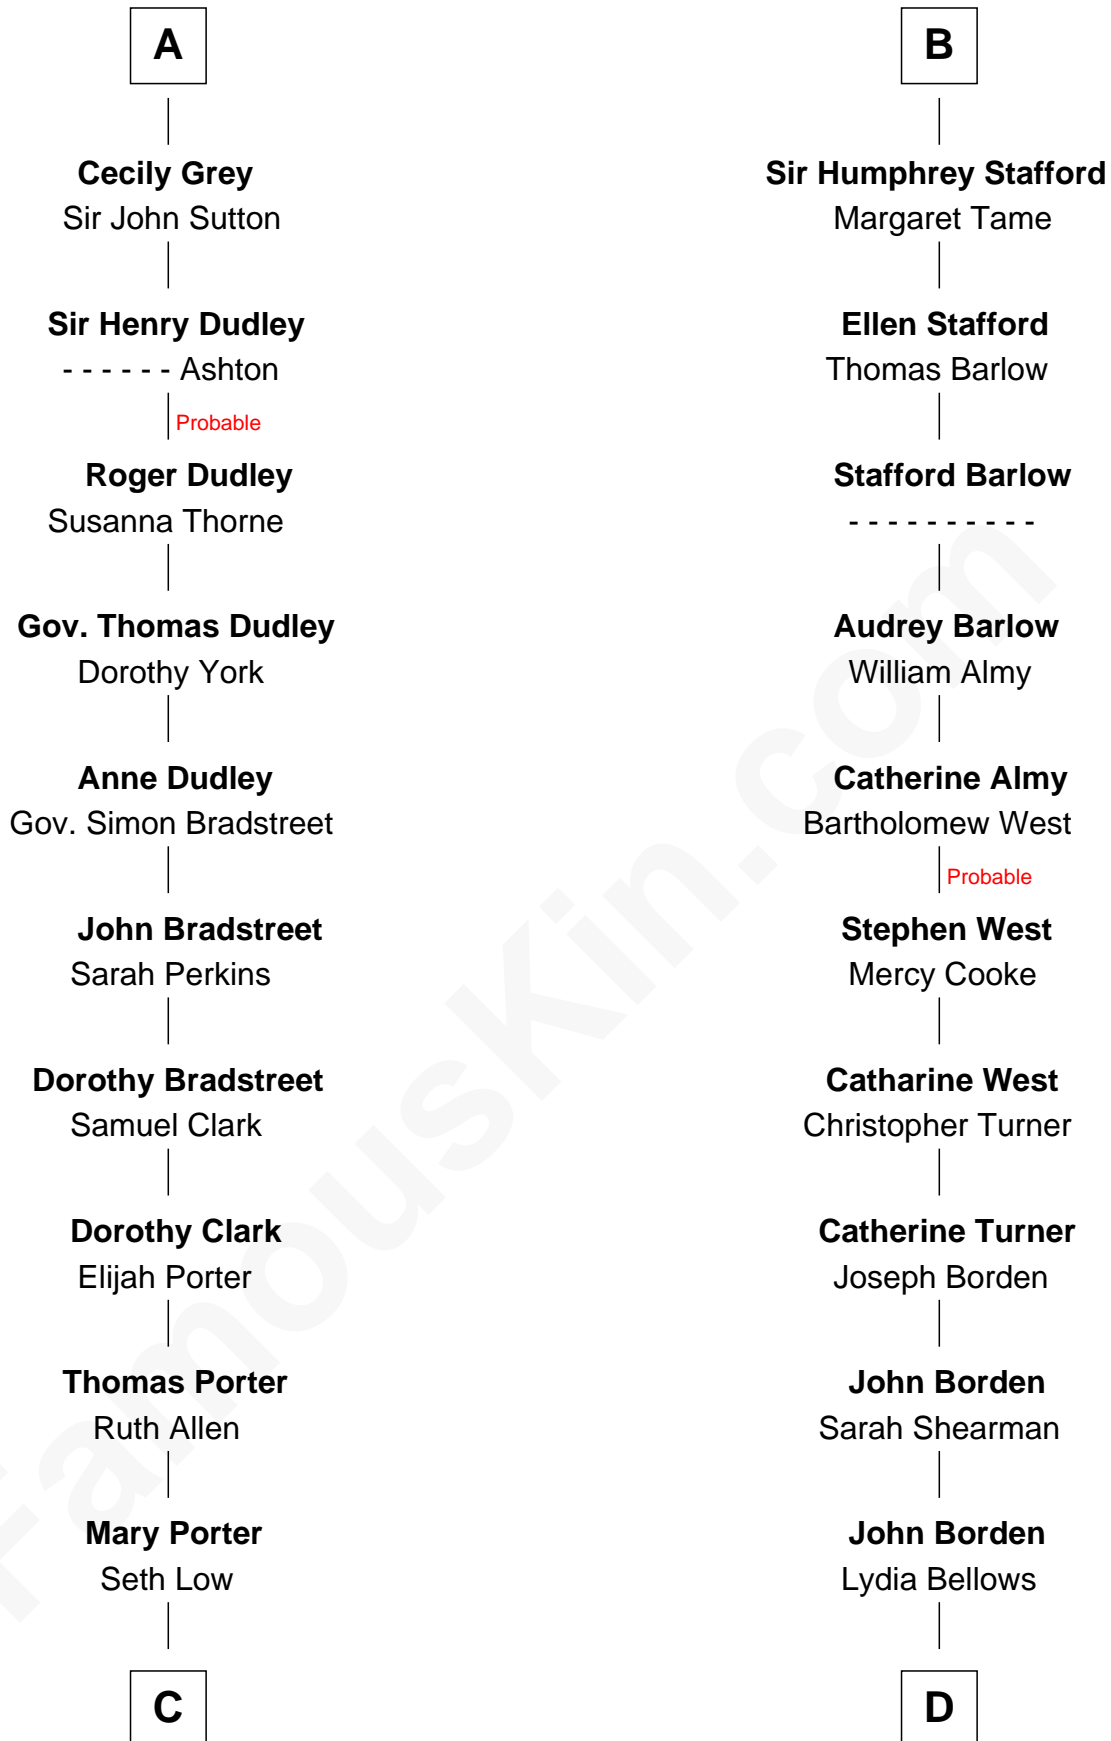

FamousKin.com Relationship Chart of

Bill Weld

68th Governor of Massachusetts

21st cousin of

Adlai Stevenson III

U.S. Senator from Illinois

C

Harriet Low
John Babcock Hillard

Harriet Hillard
William Augustus White

Margaret Low White
Francis Minot Weld

David Weld
Mary Blake Nichols

Bill Weld
68th Governor of Massachusetts

D

John Borden
Alice Jane Wood

William Borden
Mary DeGama Whiting