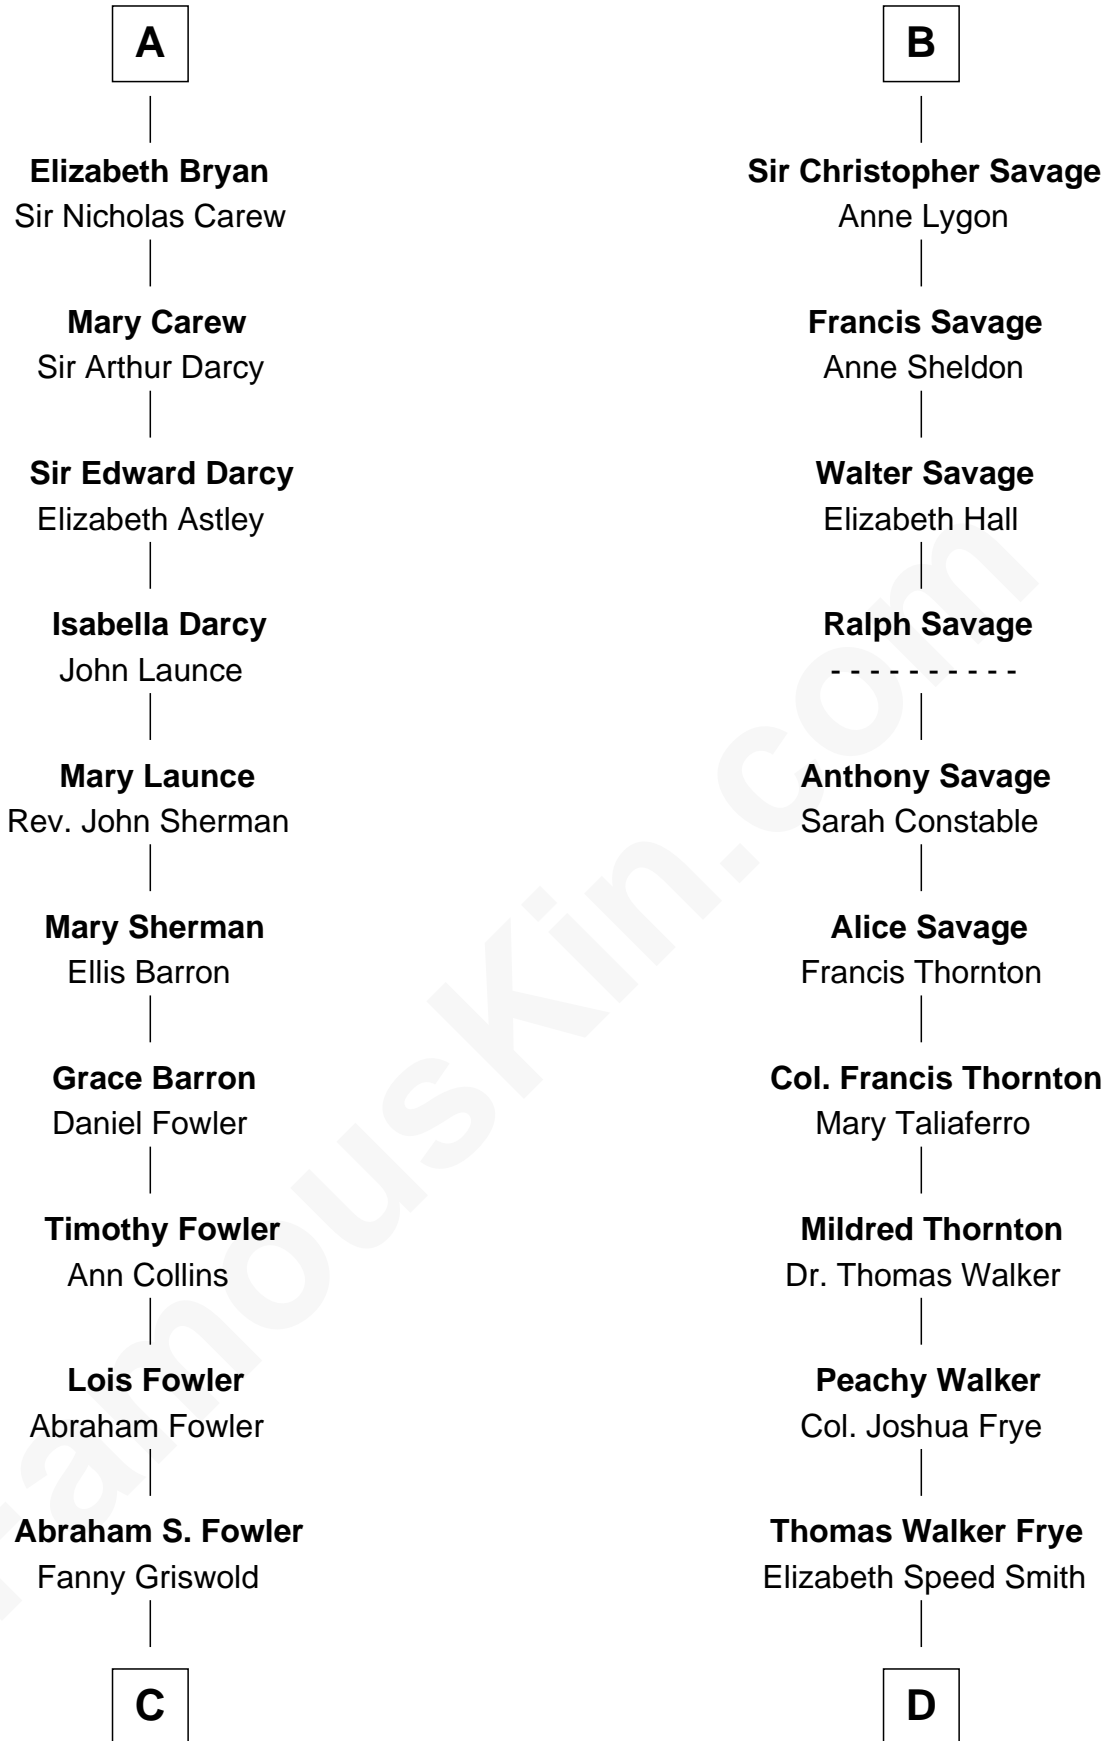

FamousKin.com Relationship Chart of

Bill Weld

68th Governor of Massachusetts

21st cousin of

Adlai Stevenson III

U.S. Senator from Illinois

C

Fanny Griswold Fowler
George Medad Bartholomew

Fanny Elizabeth Bartholomew
Dr. Francis Minot Weld

Francis Minot Weld
Margaret Low White

David Weld
Mary Blake Nichols

Bill Weld
68th Governor of Massachusetts

D

Mary Peachy Frye
Rev. Lewis Warner Green

Letitia Green
Adlai Ewing Stevenson