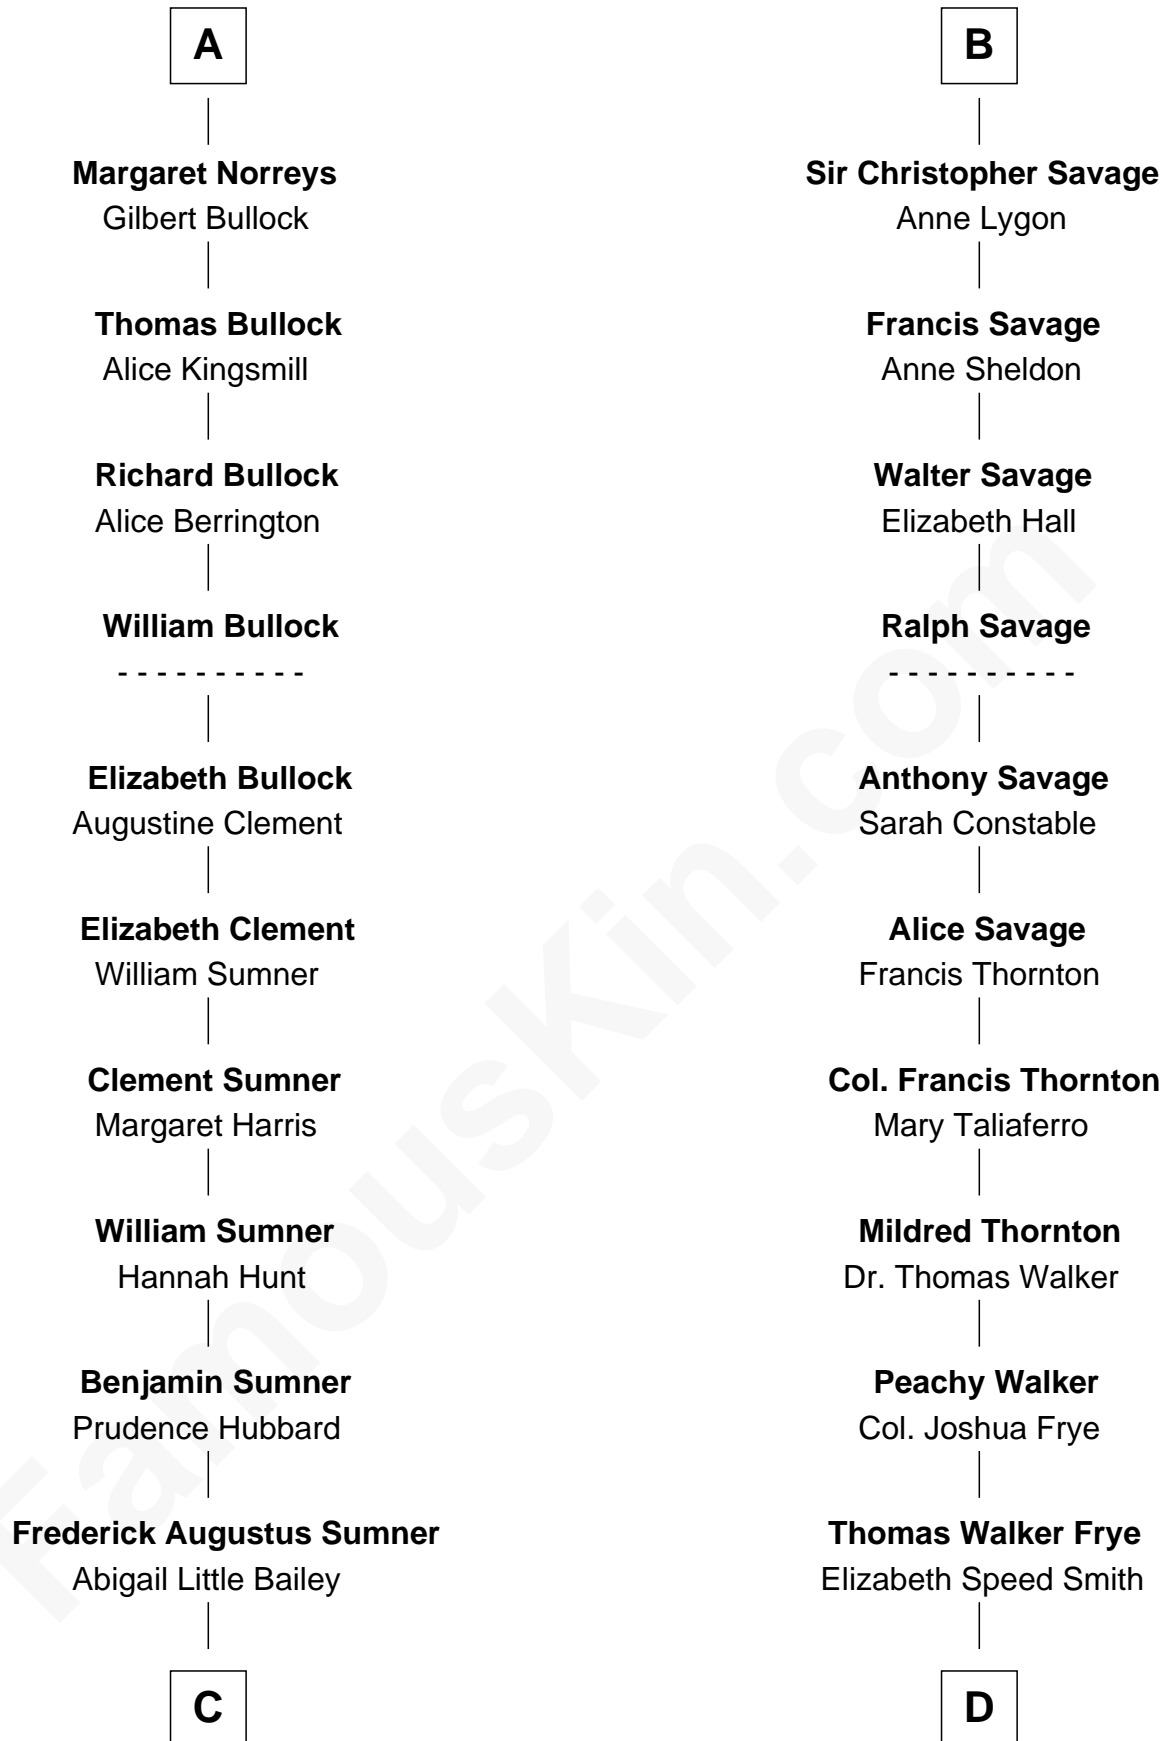

# FamousKin.com Relationship Chart of

**Bill Weld**

*68th Governor of Massachusetts*

**21st cousin of**

**Adlai Stevenson III**

*U.S. Senator from Illinois*

**Isabella de Beauchamp**

*with husband*  
*Sir Hugh le Despencer*

Sir Robert Goushill

**Alice Sergeaux**

Sir Richard de Vere

**Joan Goushill**

Sir Thomas Stanley

**Sir John de Vere**

Elizabeth Howard

**Katherine Stanley**

Sir John Savage

**Joan de Vere**

Sir William Norreys

**Sir Christopher Savage**

Anne Stanley

**A**

**B**

**C**

**Sarah Sumner**  
Thomas Swan Weld

**Dr. Francis Minot Weld**  
Fanny Elizabeth Bartholomew

**Francis Minot Weld**  
Margaret Low White

**David Weld**  
Mary Blake Nichols

**Bill Weld**  
*68th Governor of Massachusetts*