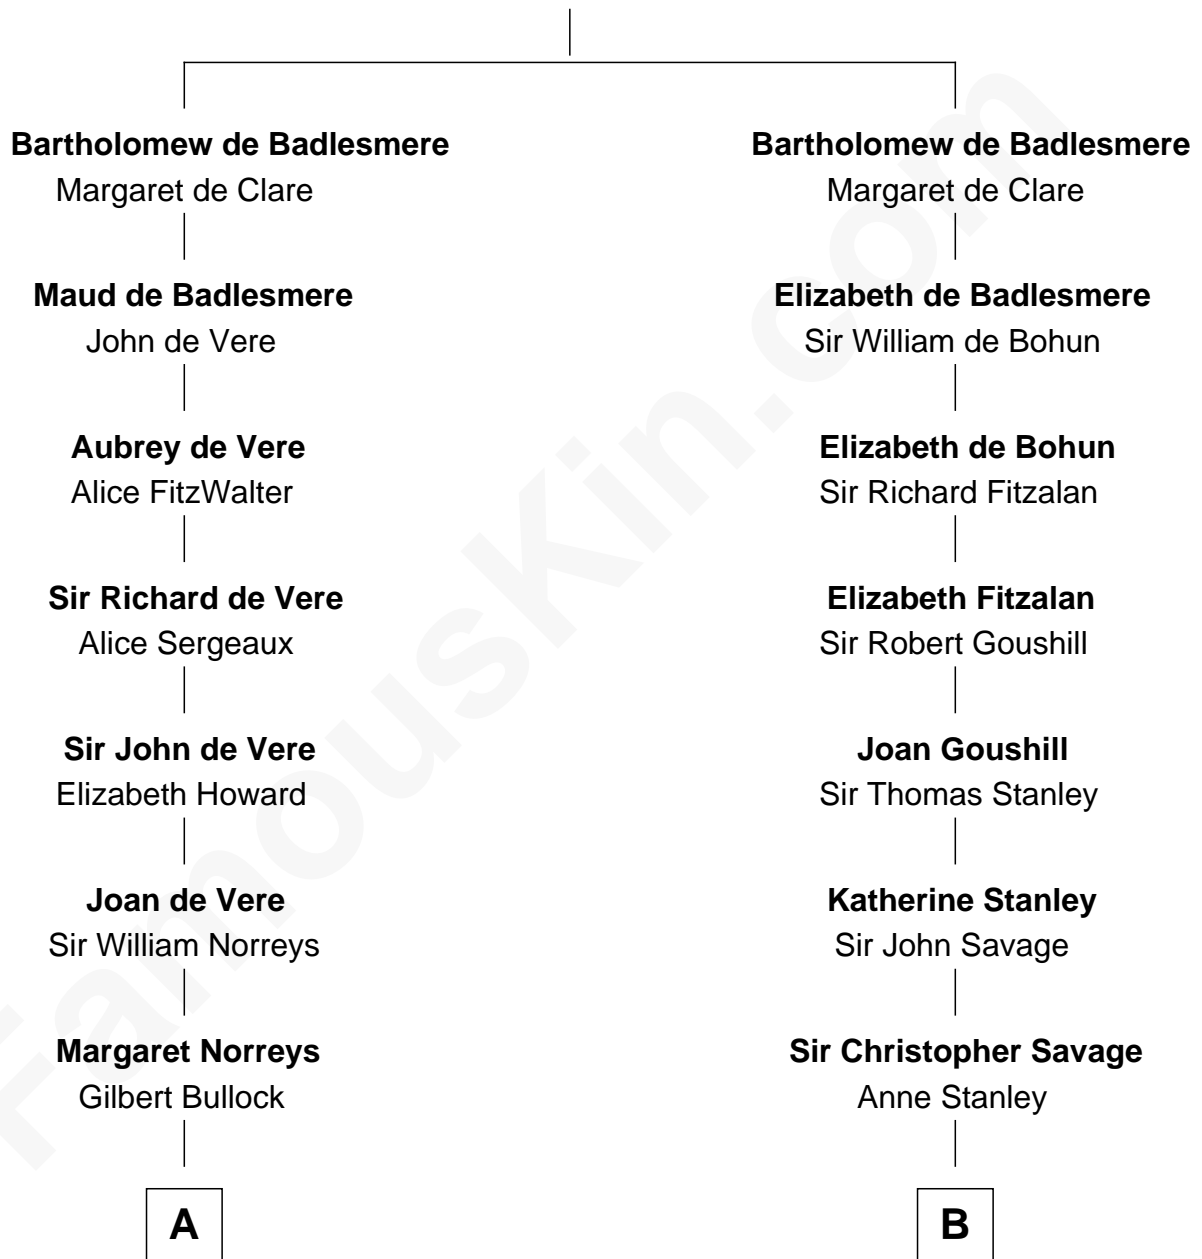

## Relationship Chart of

### Bill Weld

68th Governor of Massachusetts

20th cousin 1 time removed of

### Adlai Stevenson III

U.S. Senator from Illinois

**Gunselm de Badlesmere**

**C**

**Dr. Francis Minot Weld**  
Fanny Elizabeth Bartholomew

**Francis Minot Weld**  
Margaret Low White

**David Weld**  
Mary Blake Nichols

**Bill Weld**  
*68th Governor of Massachusetts*

**D**

**Mary Peachy Frye**  
Rev. Lewis Warner Green

**Letitia Green**  
Adlai Ewing Stevenson

**Lewis Green Stevenson**  
Helen Louise Davis

**Adlai Ewing Stevenson**  
Ellen Borden