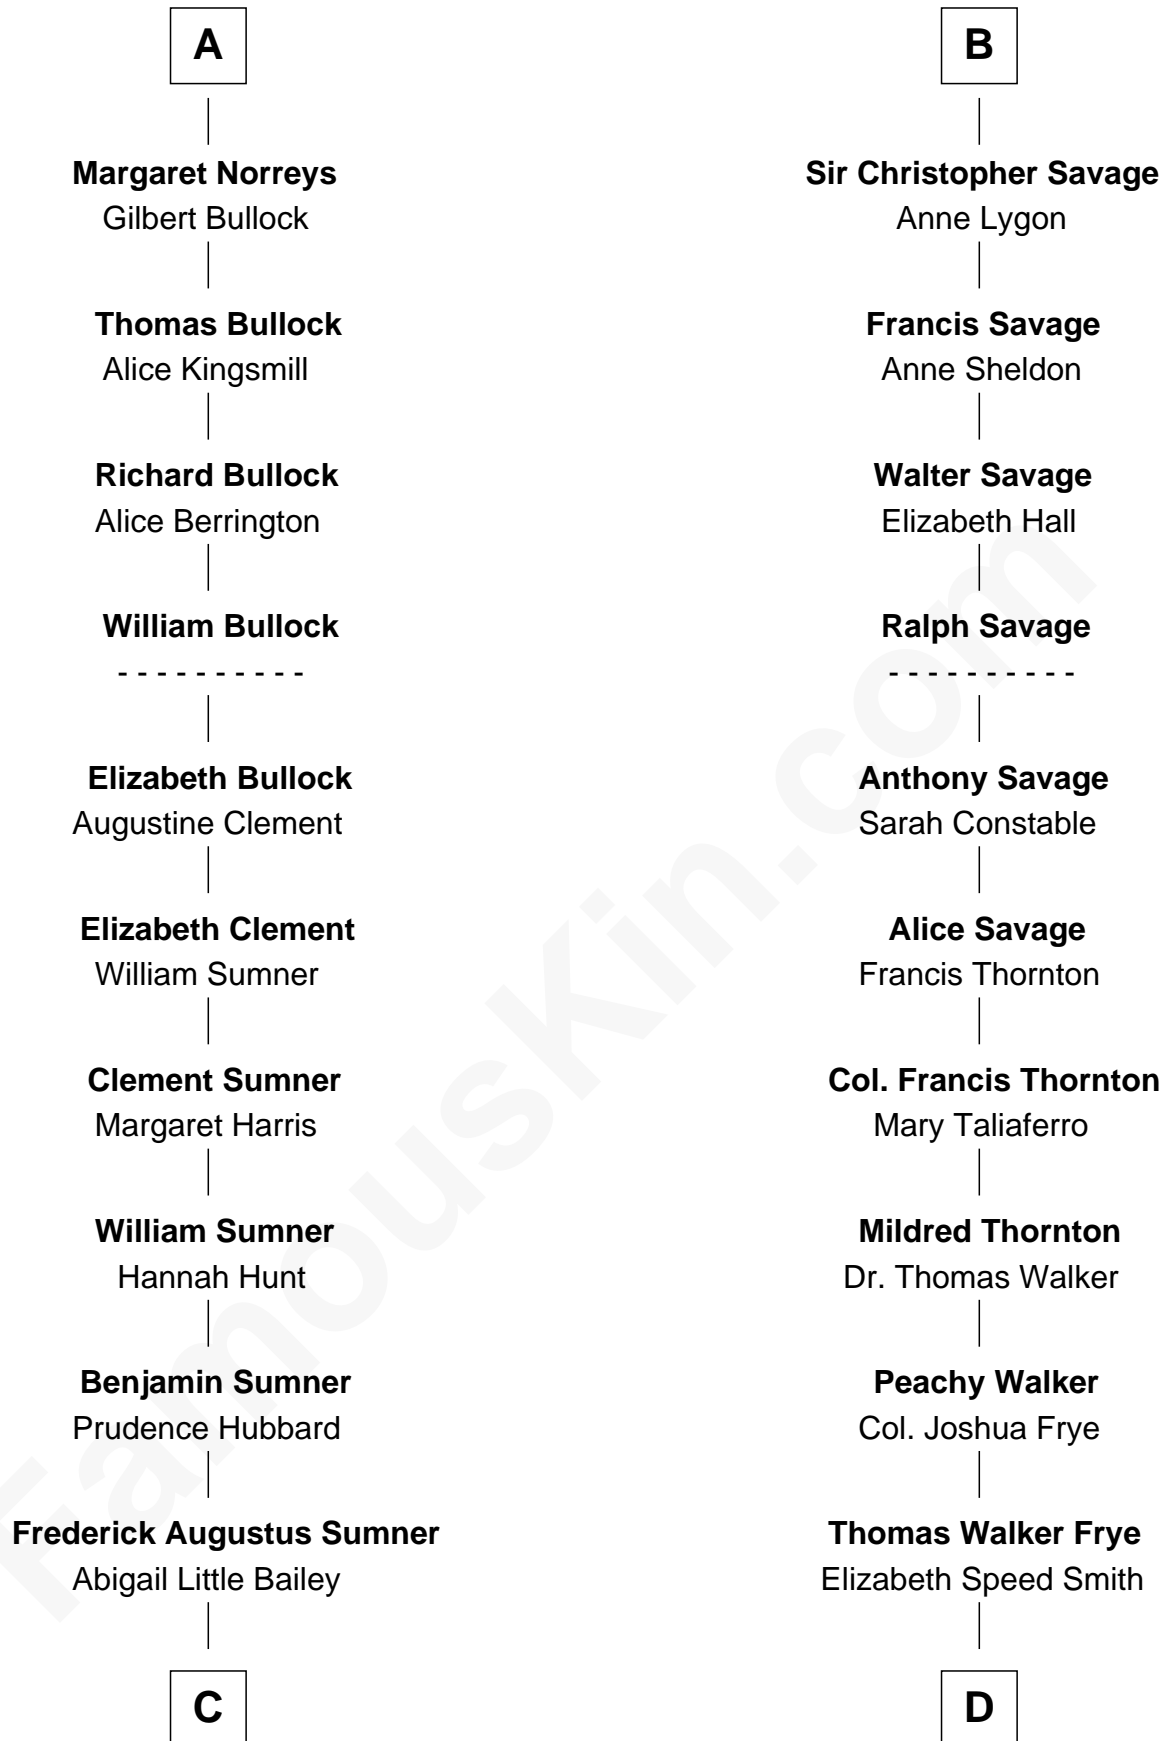

# FamousKin.com Relationship Chart of

**Bill Weld**

*68th Governor of Massachusetts*

**21st cousin of**

**Adlai Stevenson III**

*U.S. Senator from Illinois*

**Richard Fitzalan**

Alice de Saluzzo

**C**

**Sarah Sumner**  
Thomas Swan Weld

**Dr. Francis Minot Weld**  
Fanny Elizabeth Bartholomew

**Francis Minot Weld**  
Margaret Low White

**David Weld**  
Mary Blake Nichols

**Bill Weld**  
*68th Governor of Massachusetts*

**D**

**Mary Peachy Frye**  
Rev. Lewis Warner Green

**Letitia Green**  
Adlai Ewing Stevenson

**Lewis Green Stevenson**  
Helen Louise Davis

**Adlai Ewing Stevenson**  
Ellen Borden

**Adlai Stevenson III**  
*U.S. Senator from Illinois*