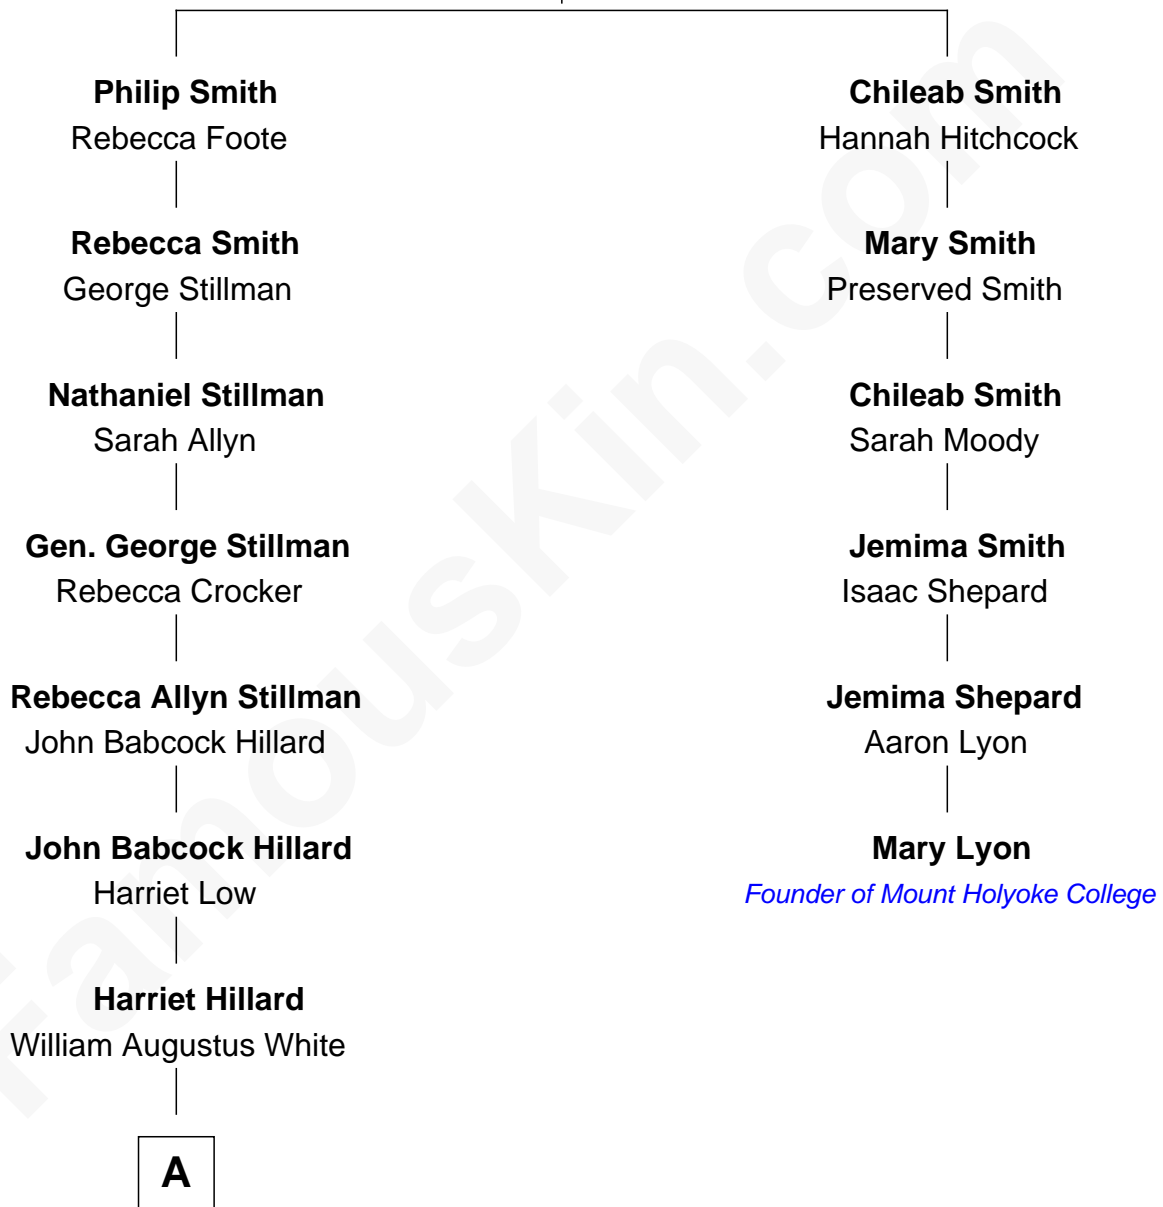

# FamousKin.com Relationship Chart of

**Bill Weld**

*68th Governor of Massachusetts*

**5th cousin 4 times removed of**

**Mary Lyon**

*Founder of Mount Holyoke College*

**Samuel Smith**  
Elizabeth Smith

**A**

—  
**Margaret Low White**

Francis Minot Weld

—  
**David Weld**

Mary Blake Nichols

—  
**Bill Weld**

*68th Governor of Massachusetts*

FamousKin.com