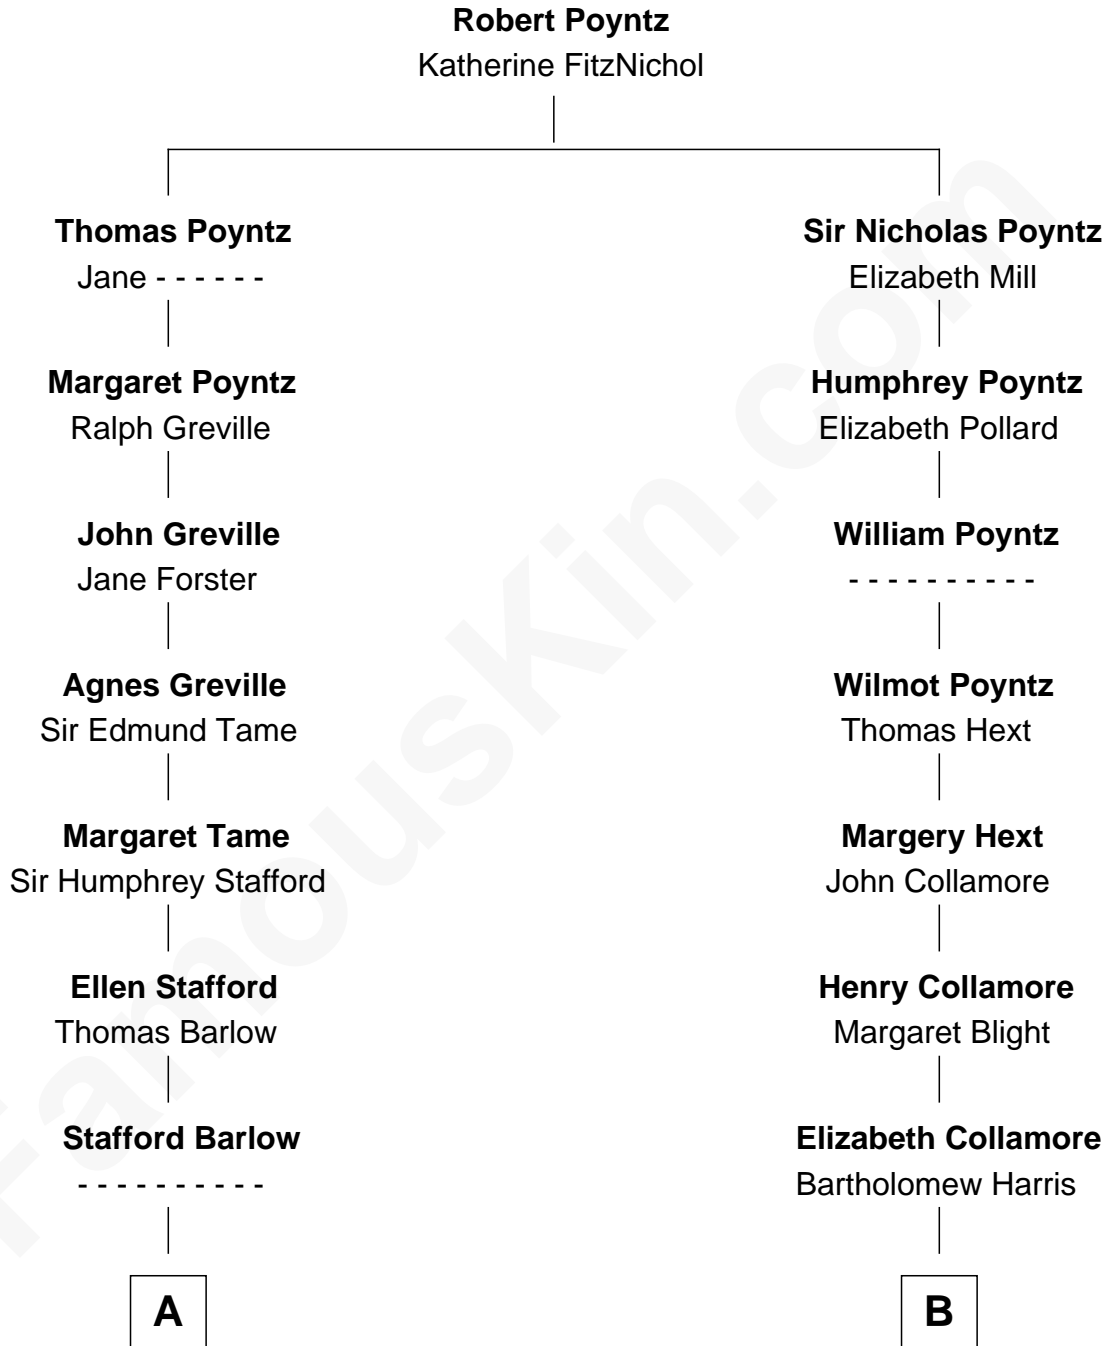

FamousKin.com Relationship Chart of

Bill Weld

68th Governor of Massachusetts

18th cousin 1 time removed of

Jodie Foster

Movie Actress

C

Margaret Low White

Francis Minot Weld

David Weld

Mary Blake Nichols

Bill Weld

68th Governor of Massachusetts

D

Lucius Fisher Foster

Evelyn Della Almond