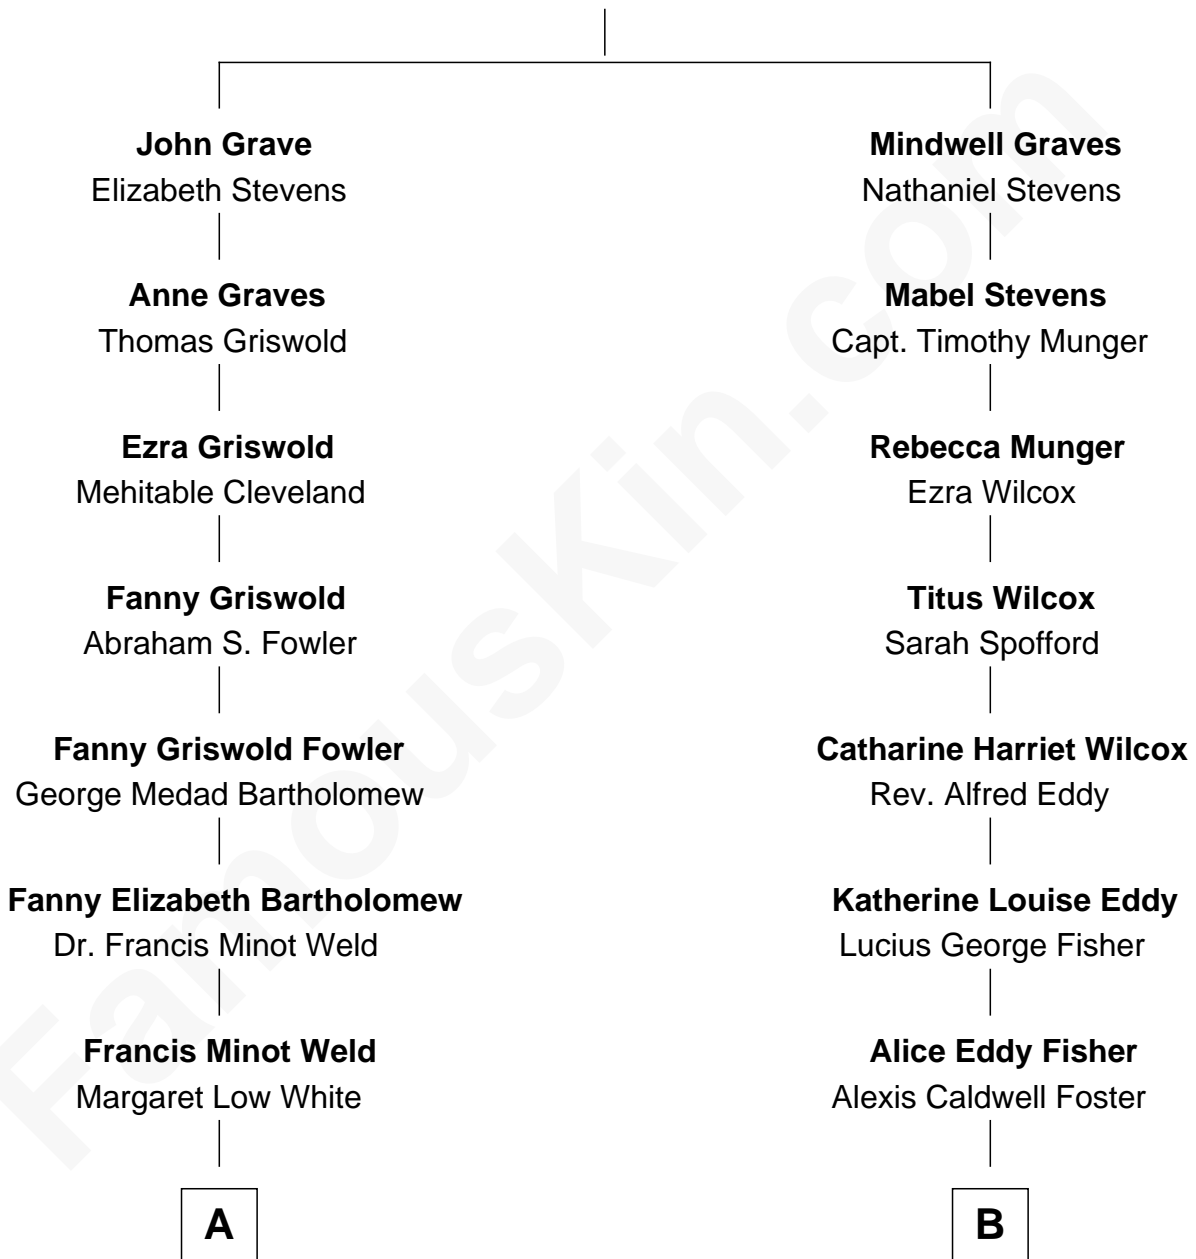

# FamousKin.com Relationship Chart of

**Bill Weld**

*68th Governor of Massachusetts*

8th cousin 1 time removed of

**Jodie Foster**

*Movie Actress*

**John Graves**  
Elizabeth Foote

**A**

**David Weld**  
Mary Blake Nichols

**Bill Weld**  
*68th Governor of Massachusetts*

**B**

**Lucius Fisher Foster**  
Constance Marie Robertson

**Lucius Fisher Foster**  
Evelyn Della Almond

**Jodie Foster**  
*Movie Actress*