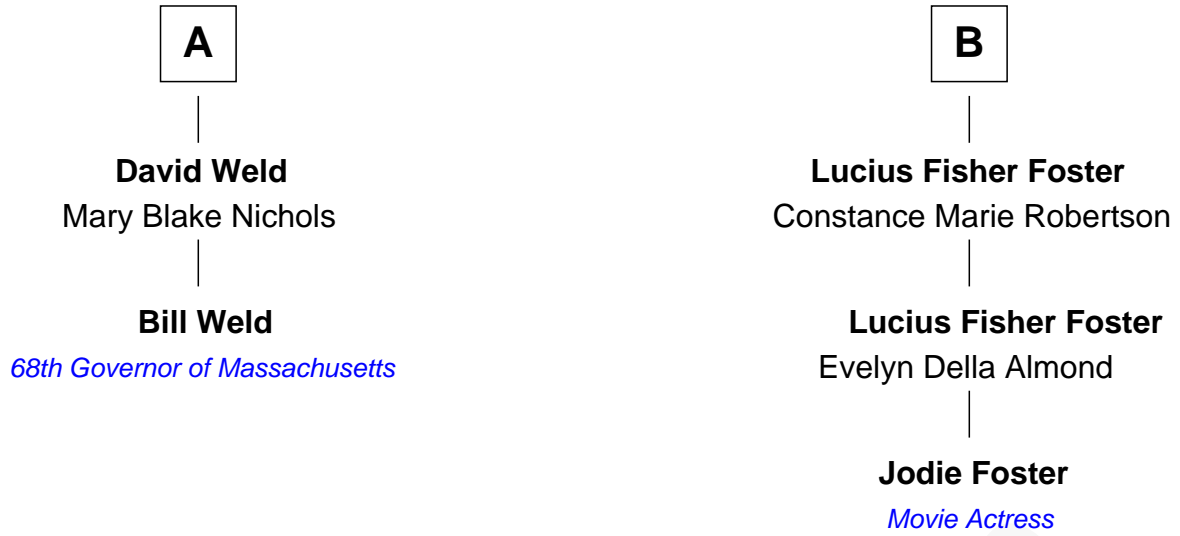

FamousKin.com Relationship Chart of

Bill Weld

68th Governor of Massachusetts

8th cousin 1 time removed of

Jodie Foster

Movie Actress

Nathaniel Stevens

Sarah - - - - -

Fanny Griswold Fowler

George Medad Bartholomew

Fanny Elizabeth Bartholomew

Dr. Francis Minot Weld

Francis Minot Weld

Margaret Low White

A

Nathaniel Stevens

Rev. Alfred Eddy

Katherine Louise Eddy

Lucius George Fisher

Alice Eddy Fisher

Alexis Caldwell Foster

B

FamousKin.com