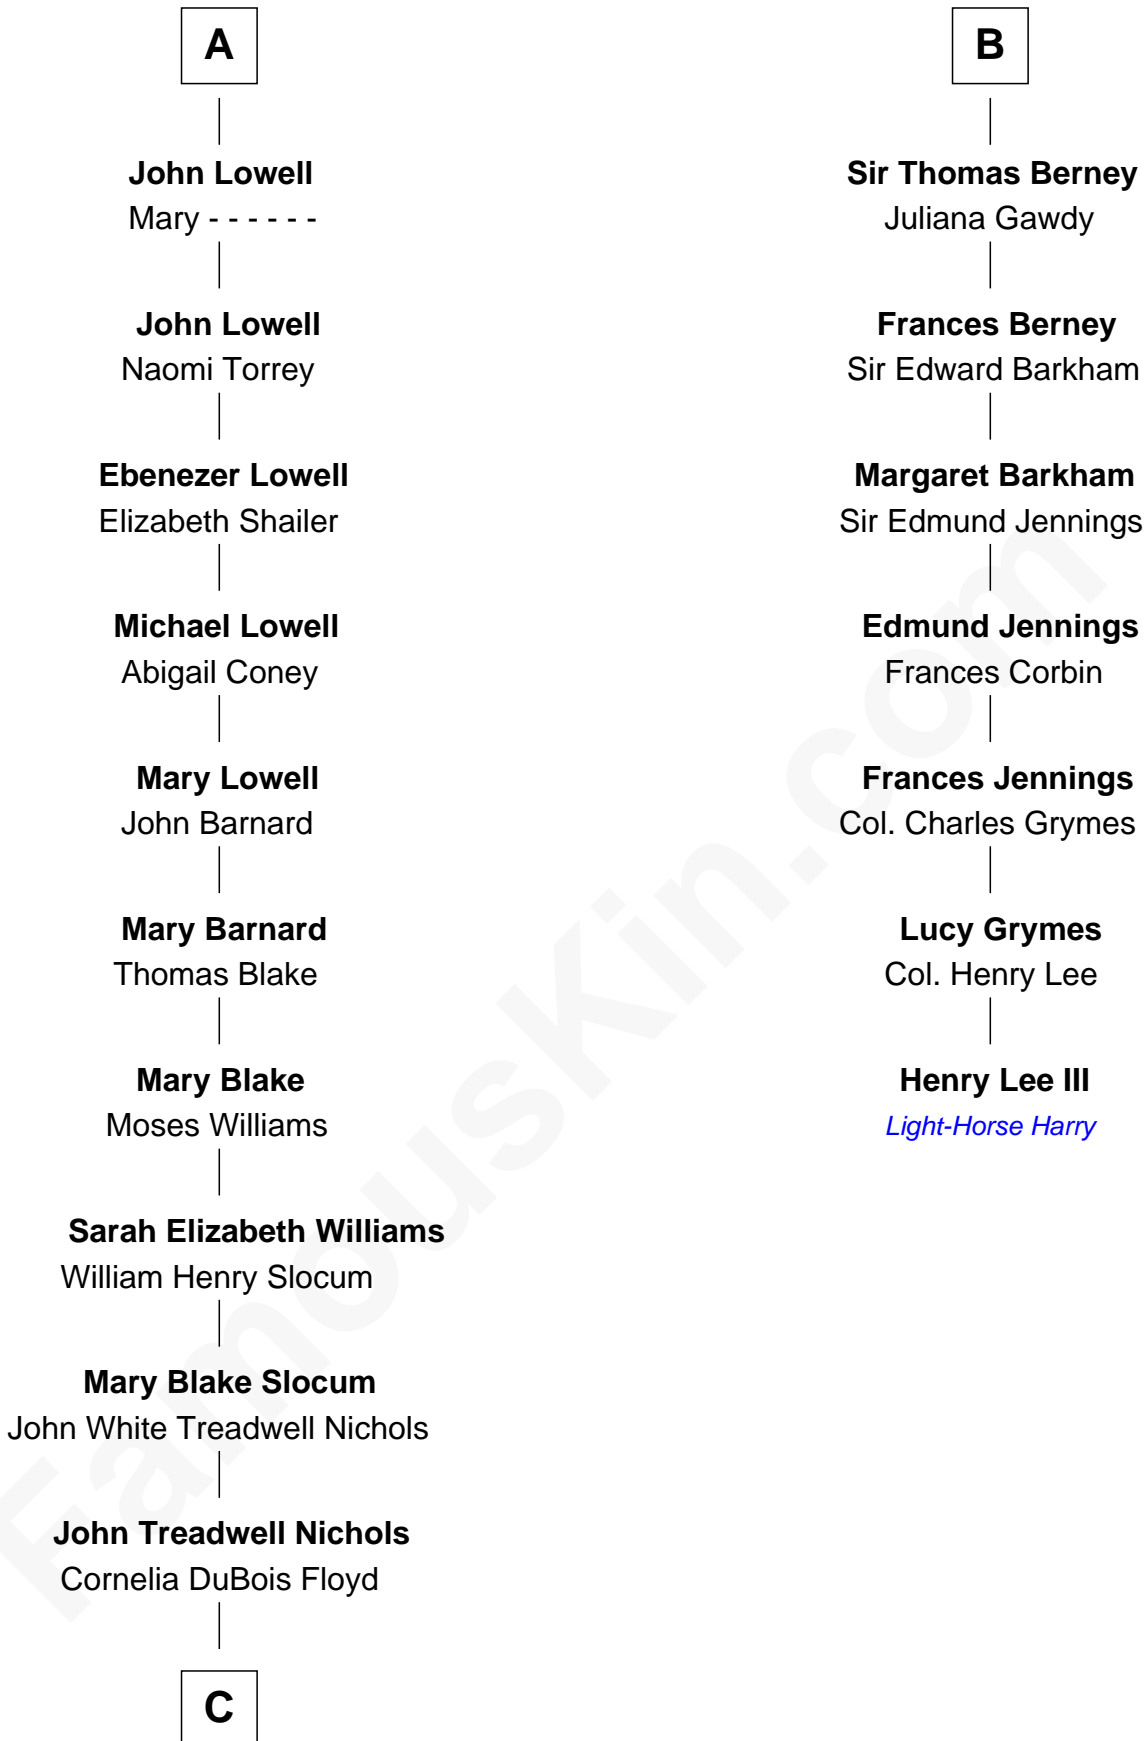

FamousKin.com

Relationship Chart of

Bill Weld

68th Governor of Massachusetts
13th cousin 5 times removed of

Henry Lee III
9th Governor of Virginia

C

—
Mary Blake Nichols

—
David Weld

—
Bill Weld

68th Governor of Massachusetts

FamousKin.com